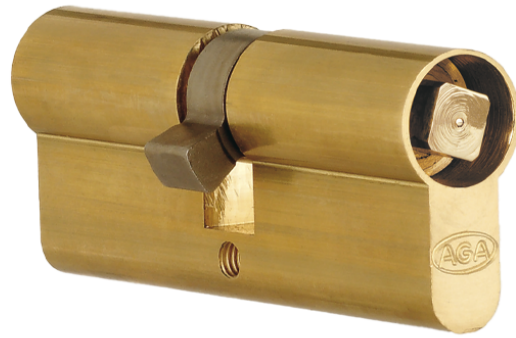

LA INDUSTRIA DE LA CERRAJERÍA

European profile cylinder 467

Descripción

CYLINDERS AND LOCKS _ Double brass Europrofile cylinder for different key shapes.

FIGURE	8mm square
MATERIAL	Brass
FINISHES	Nickel-plated
	Without finishes
FEATURES	Rotation: 360°
	Weight (grams): 219
KEY	3018C (optional)

*AGA supplies the cylinder as standard without finish and without keys.

Fotos

LA INDUSTRIA DE LA CERRAJERIA

Dimensiones del orificio

LA INDUSTRIA DE LA CERRAJERÍA