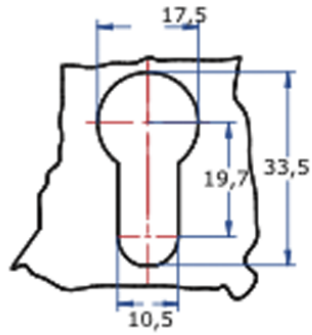

LA INDUSTRIA DE LA CERRAJERÍA

European profile cylinder 467

Descripción

CYLINDERS AND LOCKS _ Double brass Europrofile cylinder for different key shapes.

FIGURE	8mm square
MATERIAL	Brass
FINISHES	Nickel-plated
	Without finishes
FEATURES	Rotation: 360°
	Weight (grams): 219
KEY	3018C (optional)

*AGA supplies the cylinder as standard without finish and without keys.

Fotos

LA INDUSTRIA DE LA CERRAJERIA

Dimensiones del orificio

LA INDUSTRIA DE LA CERRAJERÍA