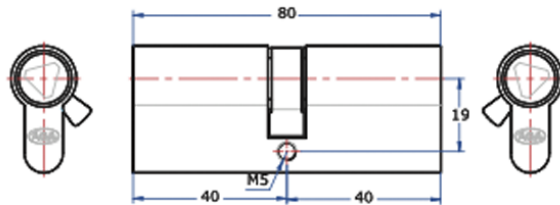

LA INDUSTRIA DE LA CERRAJERÍA

European profile cylinder 467

Descripción

CYLINDERS AND LOCKS _ Double brass Europrofile cylinder for different key shapes.

FIGURE	8mm square
MATERIAL	Brass
FINISHES	Nickel-plated
	Without finishes
FEATURES	Rotation: 360°
	Weight (grams): 219
KEY	3018C (optional)

*AGA supplies the cylinder as standard without finish and without keys.

Fotos

LA INDUSTRIA DE LA CERRAJERIA

Dimensiones del orificio

LA INDUSTRIA DE LA CERRAJERÍA