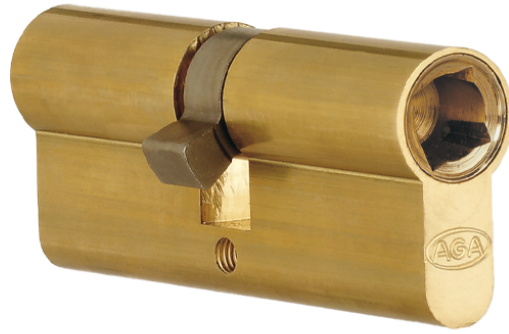

Fotos

LA INDUSTRIA DE LA CERRAJERIA