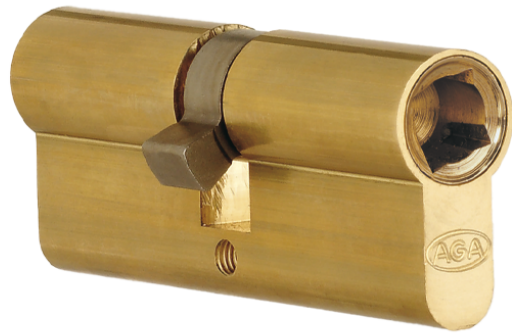

LA INDUSTRIA DE LA CERRAJERÍA

Euro profile cylinder 466

Descripción

CYLINDERS AND LOCKS _ Double brass Europrofile cylinder for different key shapes.

FIGURE	8 mm Square Socket
MATERIAL	Brass
FINISHES	Nickel-plated
	Without finishes
FEATURES	Rotation: 360°
	Weight (grs.): 223
KEY	3018CM (optional)

*AGA supplies the cylinder as standard without finish and without keys.

Fotos

LA INDUSTRIA DE LA CERRAJERÍA