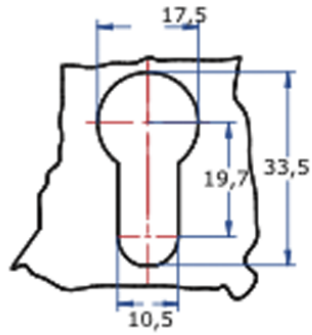

Dimensiones del orificio

LA INDUSTRIA DE LA CERRAJERIA