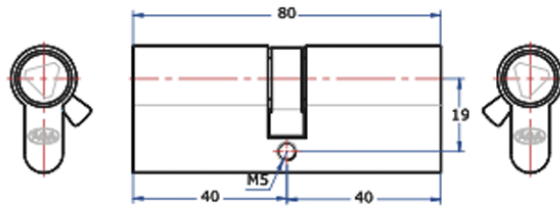

Fotos

LA INDUSTRIA DE LA CERRAJERIA