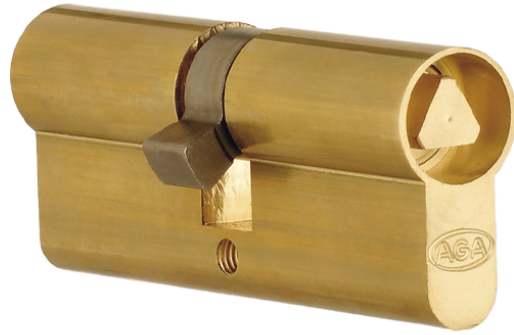

Fotos

LA INDUSTRIA DE LA CERRAJERIA