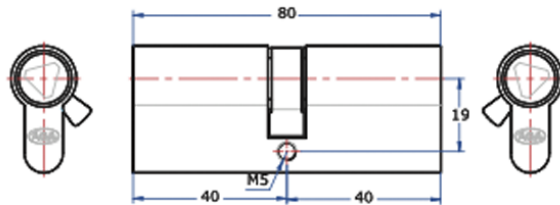

LA INDUSTRIA DE LA CERRAJERÍA

Euro profile cylinder 460

Descripción

CYLINDERS AND LOCKS _ Double brass Europrofile cylinder for different key shapes.

FIGURE	Double Blade
MATERIAL	Brass
FINISHES	Nickel-plated
	Without finishes
FEATURES	Rotation: 360°
	Weight (grs.): 199
KEY	301DP (optional)

*AGA supplies the cylinder as standard without finish and without keys.

Fotos

LA INDUSTRIA DE LA CERRAJERIA

Dimensiones del orificio

LA INDUSTRIA DE LA CERRAJERÍA