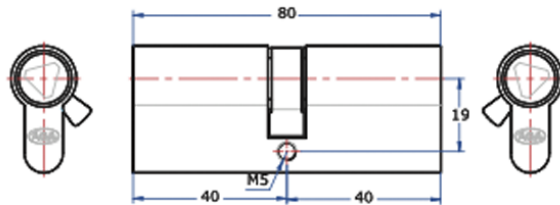

LA INDUSTRIA DE LA CERRAJERÍA

Euro profile cylinder 460

Descripción

CYLINDERS AND LOCKS _ Double brass Europrofile cylinder for different key shapes.

FIGURE	Double Blade
MATERIAL	Brass
FINISHES	Nickel-plated
	Without finishes
FEATURES	Rotation: 360°
	Weight (grs.): 199
KEY	301DP (optional)

*AGA supplies the cylinder as standard without finish and without keys.

Fotos

LA INDUSTRIA DE LA CERRAJERÍA

Dimensiones del orificio

LA INDUSTRIA DE LA CERRAJERIA