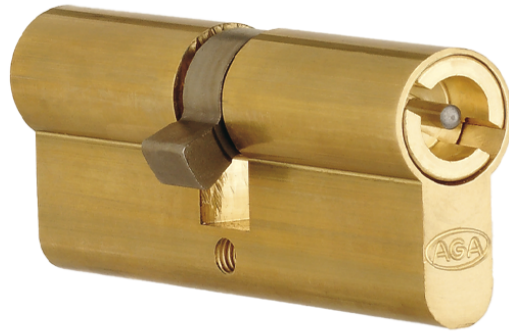

LA INDUSTRIA DE LA CERRAJERÍA

Euro profile cylinder 460

Descripción

CYLINDERS AND LOCKS _ Double brass Europrofile cylinder for different key shapes.

FIGURE	Double Blade
MATERIAL	Brass
FINISHES	Nickel-plated
	Without finishes
FEATURES	Rotation: 360°
	Weight (grs.): 199
KEY	301DP (optional)

*AGA supplies the cylinder as standard without finish and without keys.

Fotos

LA INDUSTRIA DE LA CERRAJERIA

Dimensiones del orificio

LA INDUSTRIA DE LA CERRAJERÍA