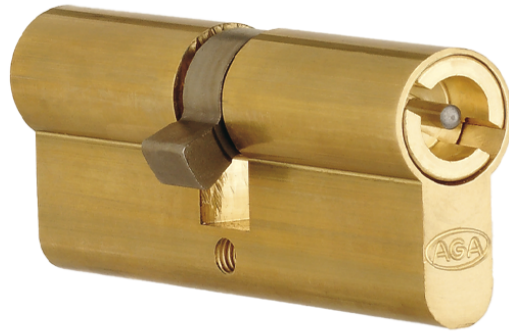

LA INDUSTRIA DE LA CERRAJERÍA

Euro profile cylinder 460

Descripción

CYLINDERS AND LOCKS _ Double brass Europrofile cylinder for different key shapes.

FIGURE	Double Blade
MATERIAL	Brass
FINISHES	Nickel-plated
	Without finishes
FEATURES	Rotation: 360°
	Weight (grs.): 199
KEY	301DP (optional)

*AGA supplies the cylinder as standard without finish and without keys.

Fotos

LA INDUSTRIA DE LA CERRAJERÍA

Dimensiones del orificio

LA INDUSTRIA DE LA CERRAJERIA