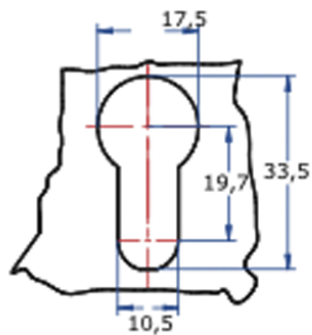

Dimensiones del orificio

LA INDUSTRIA DE LA CERRAJERÍA