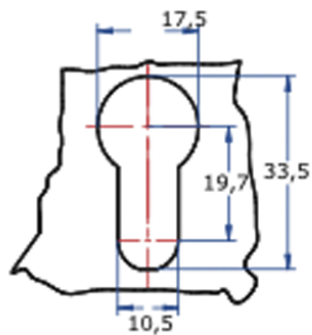

LA INDUSTRIA DE LA CERRAJERÍA

Euro Profile Cylinder 453

Descripción

CYLINDERS AND LOCKS _ Brass Euro profile cylinder for various geometrical key forms. Handle opening possibility from the inside.

| | |
|-----------------|-------------------------|
| FIGURE | 8 mm Triangle |
| MATERIAL | Brass |
| FINISHES | Nickel-plated |
| | Without finishes |
| FEATURE | L = 41 mm / M = 18,5 mm |
| | L = 41 mm / M = 32,5 mm |
| | L = 41 mm / M = 48,5 mm |
| | Turn: 360° |
| | Weight (grs.): 188 |
| KEY | 3018 (optional) |

*AGA supplies as standard polished cylinders and L = 41 mm and M = 18.5 mm measures.

Fotos

LA INDUSTRIA DE LA CERRAJERIA

Dimensiones del orificio

LA INDUSTRIA DE LA CERRAJERIA