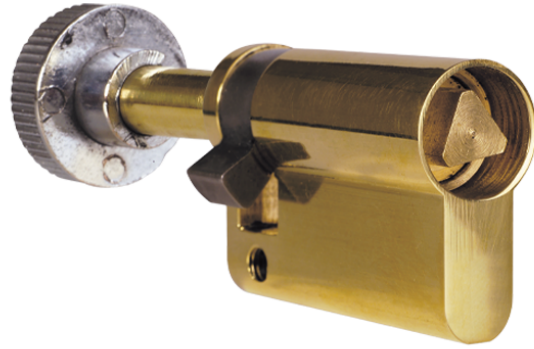

LA INDUSTRIA DE LA CERRAJERÍA

Euro Profile Cylinder 453

Descripción

CYLINDERS AND LOCKS _ Brass Euro profile cylinder for various geometrical key forms. Handle opening possibility from the inside.

FIGURE	8 mm Triangle
MATERIAL	Brass
FINISHES	Nickel-plated
	Without finishes
FEATURE	L = 41 mm / M = 18,5 mm
	L = 41 mm / M = 32,5 mm
	L = 41 mm / M = 48,5 mm
	Turn: 360°
	Weight (grs.): 188
KEY	3018 (optional)

*AGA supplies as standard polished cylinders and L = 41 mm and M = 18.5 mm measures.

Fotos

LA INDUSTRIA DE LA CERRAJERIA

Dimensiones del orificio

LA INDUSTRIA DE LA CERRAJERÍA