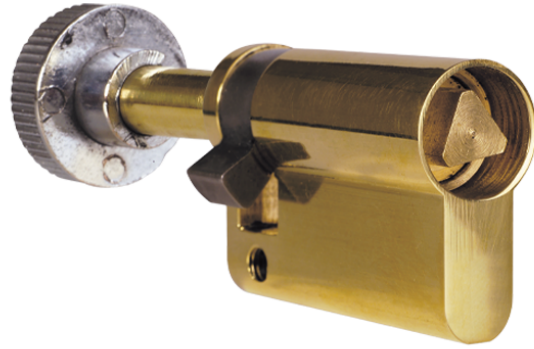

LA INDUSTRIA DE LA CERRAJERÍA

Euro Profile Cylinder 453

Descripción

CYLINDERS AND LOCKS _ Brass Euro profile cylinder for various geometrical key forms. Handle opening possibility from the inside.

| | |
|-----------------|-------------------------|
| FIGURE | 8 mm Triangle |
| MATERIAL | Brass |
| FINISHES | Nickel-plated |
| | Without finishes |
| FEATURE | L = 41 mm / M = 18,5 mm |
| | L = 41 mm / M = 32,5 mm |
| | L = 41 mm / M = 48,5 mm |
| | Turn: 360° |
| | Weight (grs.): 188 |
| KEY | 3018 (optional) |

*AGA supplies as standard polished cylinders and L = 41 mm and M = 18.5 mm measures.

Fotos

LA INDUSTRIA DE LA CERRAJERIA

Dimensiones del orificio

LA INDUSTRIA DE LA CERRAJERIA