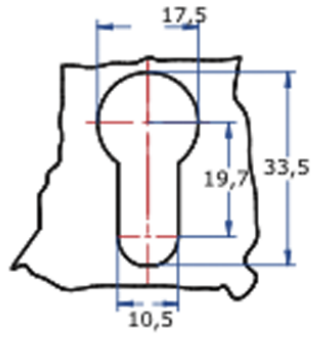

LA INDUSTRIA DE LA CERRAJERÍA

Euro Profile Cylinder 453

Descripción

CYLINDERS AND LOCKS _ Brass Euro profile cylinder for various geometrical key forms. Handle opening possibility from the inside.

FIGURE	8 mm Triangle
MATERIAL	Brass
FINISHES	Nickel-plated
	Without finishes
FEATURE	L = 41 mm / M = 18,5 mm
	L = 41 mm / M = 32,5 mm
	L = 41 mm / M = 48,5 mm
	Turn: 360°
	Weight (grs.): 188
KEY	3018 (optional)

*AGA supplies as standard polished cylinders and L = 41 mm and M = 18.5 mm measures.

Fotos

LA INDUSTRIA DE LA CERRAJERIA

Dimensiones del orificio

LA INDUSTRIA DE LA CERRAJERÍA