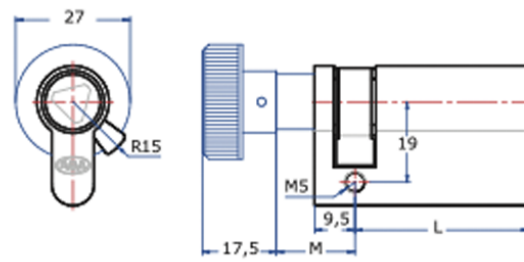

LA INDUSTRIA DE LA CERRAJERÍA

Euro Profile Cylinder 453

Descripción

CYLINDERS AND LOCKS _ Brass Euro profile cylinder for various geometrical key forms. Handle opening possibility from the inside.

FIGURE	8 mm Triangle
MATERIAL	Brass
FINISHES	Nickel-plated
	Without finishes
FEATURE	L = 41 mm / M = 18,5 mm
	L = 41 mm / M = 32,5 mm
	L = 41 mm / M = 48,5 mm
	Turn: 360°
	Weight (grs.): 188
KEY	3018 (optional)

*AGA supplies as standard polished cylinders and L = 41 mm and M = 18.5 mm measures.

Fotos

LA INDUSTRIA DE LA CERRAJERIA

Dimensiones del orificio

LA INDUSTRIA DE LA CERRAJERÍA