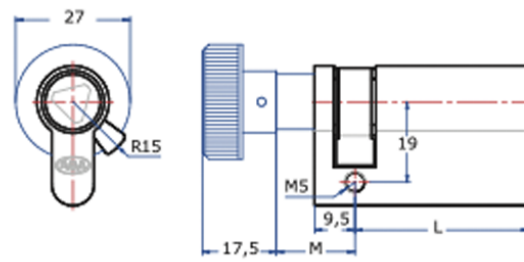

LA INDUSTRIA DE LA CERRAJERÍA

Euro Profile Cylinder 453

Descripción

CYLINDERS AND LOCKS _ Brass Euro profile cylinder for various geometrical key forms. Handle opening possibility from the inside.

| | |
|-----------------|-------------------------|
| FIGURE | 8 mm Triangle |
| MATERIAL | Brass |
| FINISHES | Nickel-plated |
| | Without finishes |
| FEATURE | L = 41 mm / M = 18,5 mm |
| | L = 41 mm / M = 32,5 mm |
| | L = 41 mm / M = 48,5 mm |
| | Turn: 360° |
| | Weight (grs.): 188 |
| KEY | 3018 (optional) |

*AGA supplies as standard polished cylinders and L = 41 mm and M = 18.5 mm measures.

Fotos

LA INDUSTRIA DE LA CERRAJERIA

Dimensiones del orificio

LA INDUSTRIA DE LA CERRAJERIA