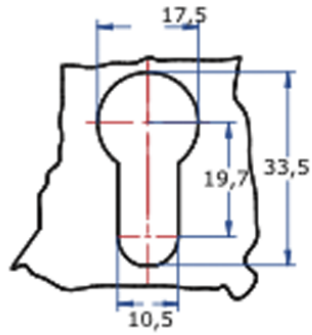

### Descripción

*CYLINDERS AND LOCKS* \_ Brass Euro profile cylinder for various geometrical key forms. Handle opening possibility from the inside.

<b>FIGURE</b>	8 mm Triangle
<b>MATERIAL</b>	Brass
<b>FINISHES</b>	Nickel-plated
	Without finishes
<b>FEATURE</b>	L = 30 mm
	L = 41 mm
	L = 62 mm
	Turn: 360°
	Weight (grs.): 136
<b>KEY</b>	3018 (optional)

\*AGA supplies as standard polished cylinders and L = 41 mm and M = 18.5 mm measures.

## Fotos

LA INDUSTRIA DE LA CERRAJERIA

Dimensiones del orificio

LA INDUSTRIA DE LA CERRAJERÍA