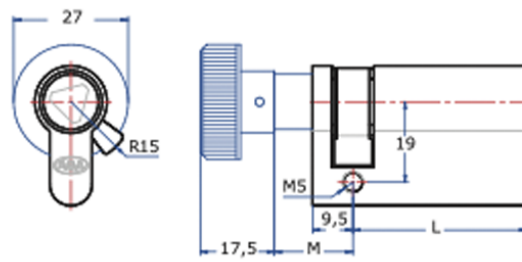

Fotos

LA INDUSTRIA DE LA CERRAJERIA