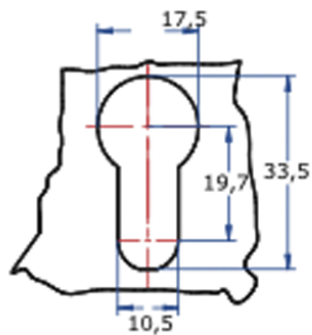

### Descripción

*CYLINDERS AND LOCKS* \_ Brass Euro profile cylinder for various geometrical key forms. Handle opening possibility from the inside.

<b>FIGURE</b>	8 mm Triangle
<b>MATERIAL</b>	Brass
<b>FINISHES</b>	Nickel-plated
	Without finishes
<b>FEATURE</b>	L = 30 mm
	L = 41 mm
	L = 62 mm
	Turn: 360°
	Weight (grs.): 136
<b>KEY</b>	3018 (optional)

\*AGA supplies as standard polished cylinders and L = 41 mm and M = 18.5 mm measures.

## Fotos

LA INDUSTRIA DE LA CERRAJERIA

Dimensiones del orificio

LA INDUSTRIA DE LA CERRAJERÍA