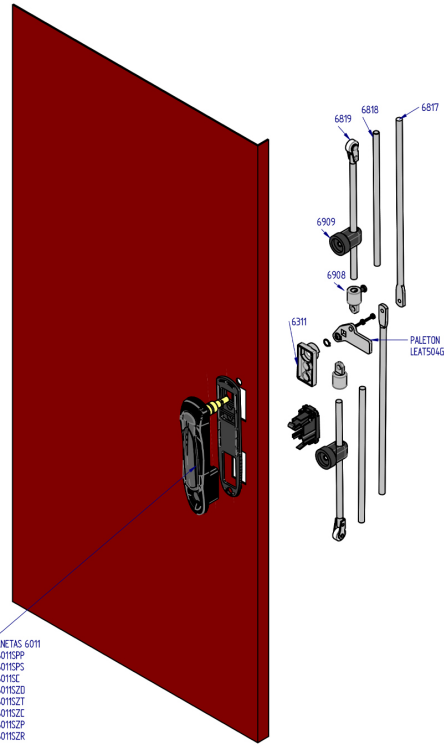

Fotos

LA INDUSTRIA DE LA CERRAJERÍA