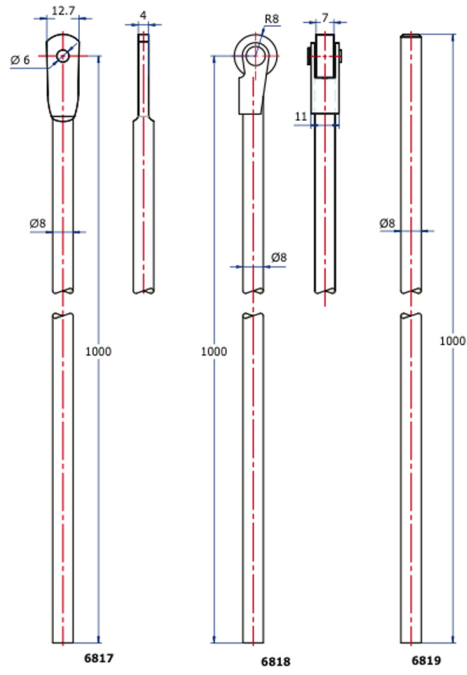

## 6010 Rods

### Descripción

*SERIE 6010* \_ Our 3D rod diagram provides a detailed visualisation of all the components required for installing door locking systems, facilitating assembly and ensuring universal compatibility.