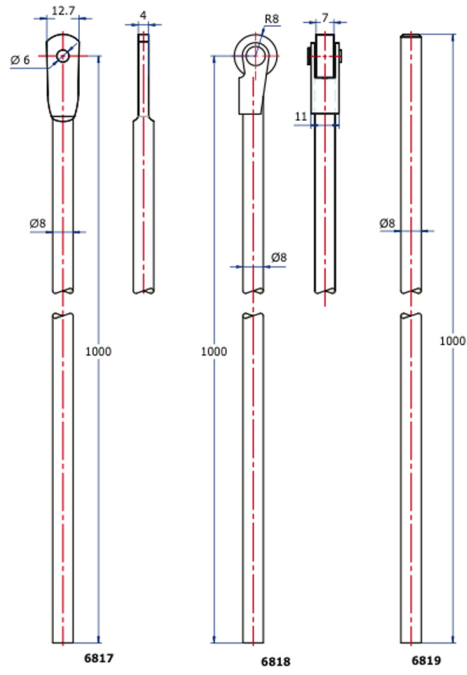

LA INDUSTRIA DE LA CERRAJERIA