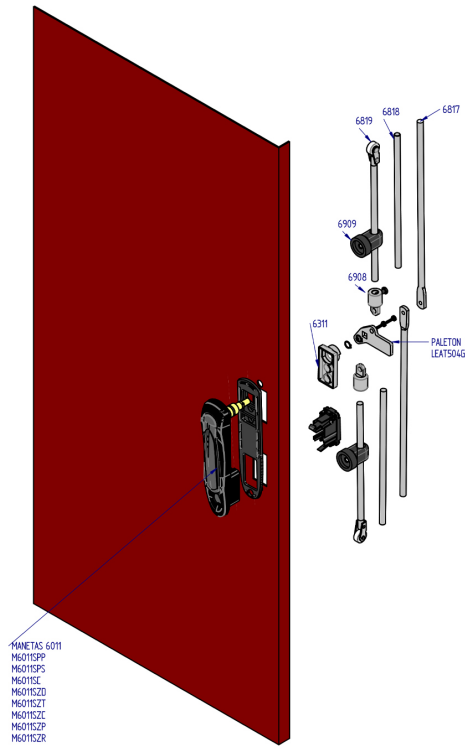

Fotos

LA INDUSTRIA DE LA CERRAJERÍA