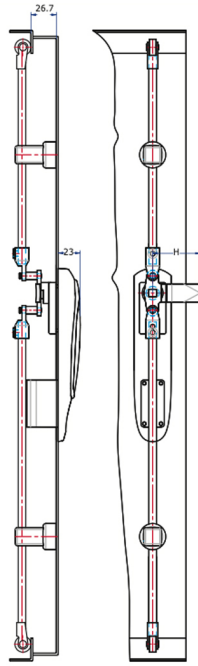

## 6010 Rods

### Descripción

*SERIE 6010* \_ Our 3D rod diagram provides a detailed visualisation of all the components required for installing door locking systems, facilitating assembly and ensuring universal compatibility.