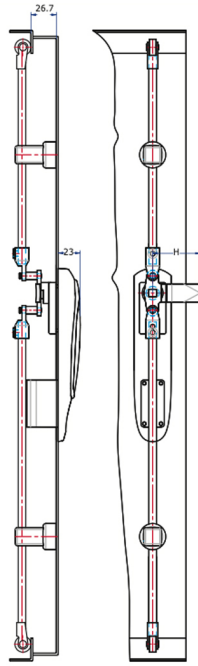

LA INDUSTRIA DE LA CERRAJERIA