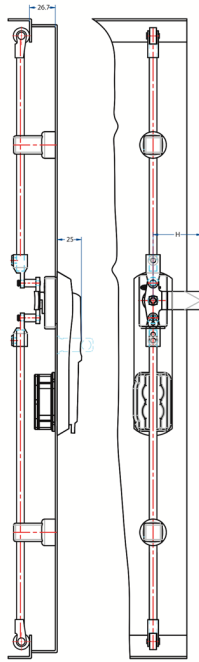

LA INDUSTRIA DE LA CERRAJERIA