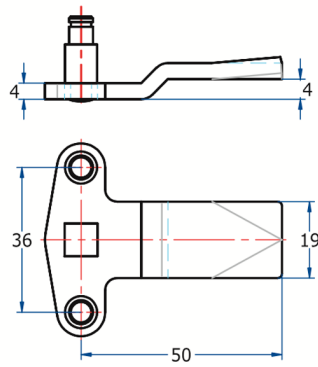

LA INDUSTRIA DE LA CERRAJERIA