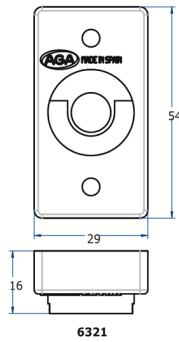

Fotos

LA INDUSTRIA DE LA CERRAJERÍA