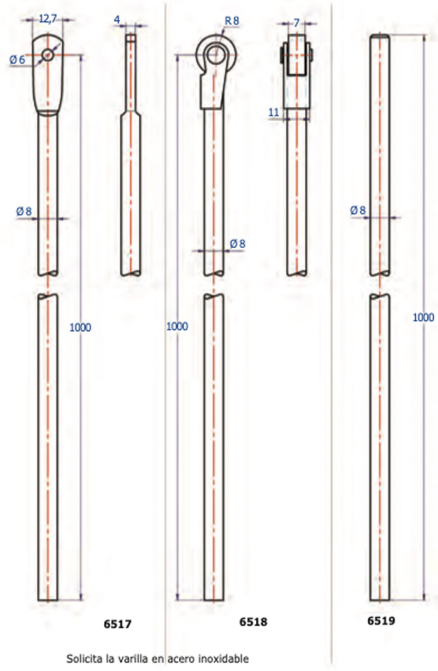

LA INDUSTRIA DE LA CERRAJERIA