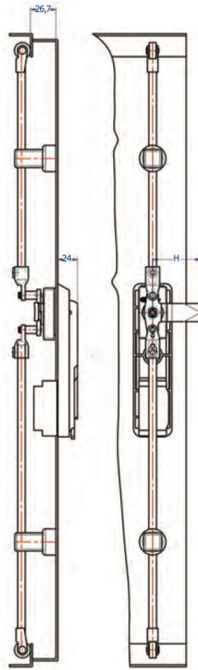

LA INDUSTRIA DE LA CERRAJERIA