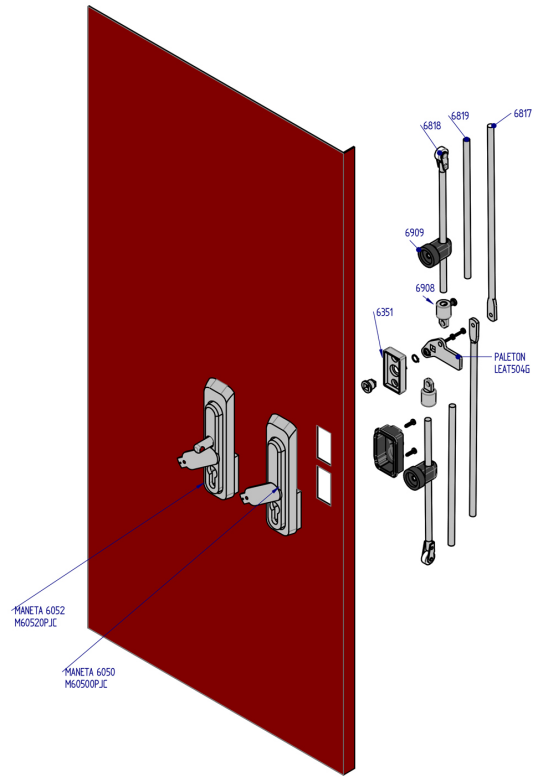

Fotos

LA INDUSTRIA DE LA CERRAJERIA