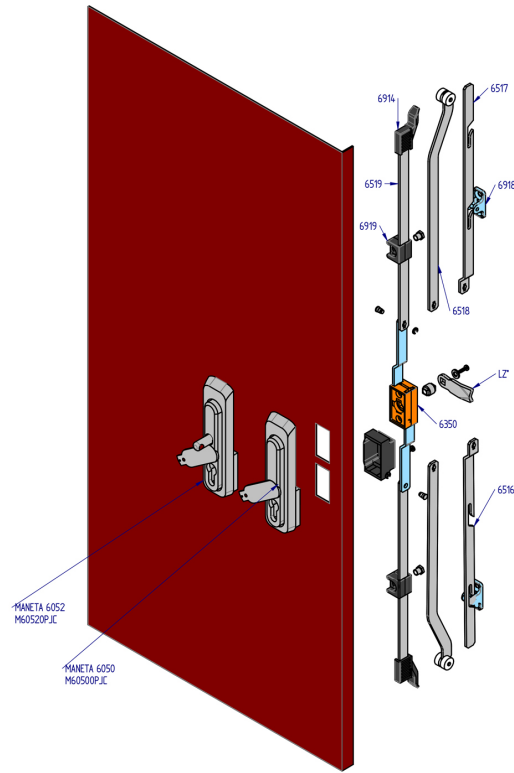

Fotos

LA INDUSTRIA DE LA CERRAJERÍA