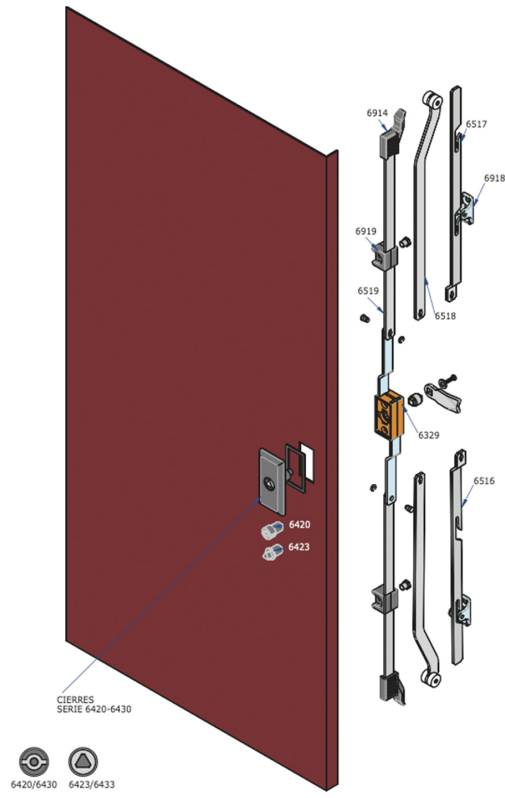

Fotos

LA INDUSTRIA DE LA CERRAJERÍA