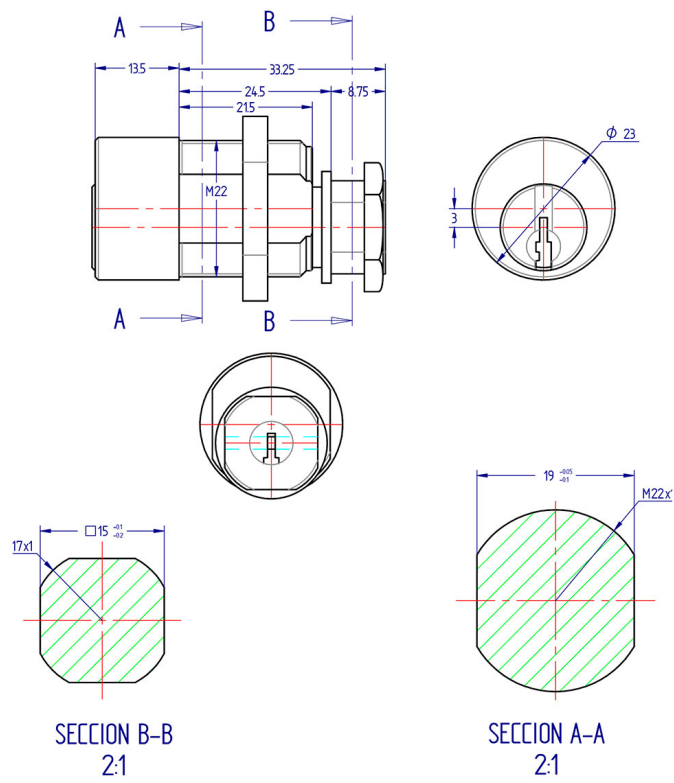

Fotos

LA INDUSTRIA DE LA CERRAJERÍA