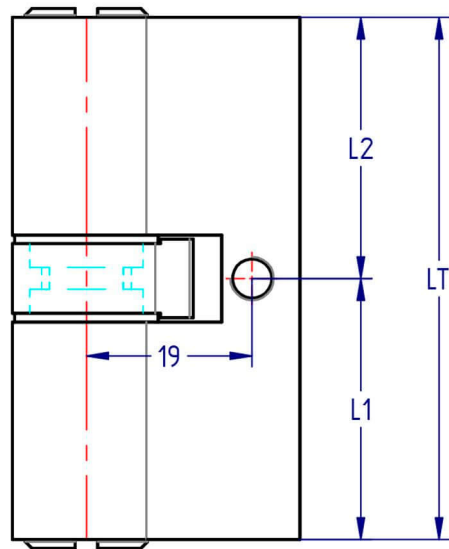

LA INDUSTRIA DE LA CERRAJERÍA

5316 Cylinder European Profile

Descripción

CYLINDERS AND LOCKS European profile security cylinder with anti bump ping system and anti pick system. Key on both sides.

FINISH	LT (mm)	L1 (mm)	L2 (mm)	CODE
CHROME PLATED	60	30	30	S5316C155300300
POLISHED	60	30	30	S5316P155300300
CHROME PLATED	70	30	40	S5316C155300400
POLISHED	70	30	40	S5316P155300400
CHROME PLATED	80	30	50	S5316C155300500
POLISHED	80	30	50	S5316P155300500
CHROME PLATED	80	40	40	S5316C155400400
POLISHED	80	40	40	S5316P155400400
CHROME PLATED	90	40	50	S5316C155400500
POLISHED	90	40	50	S5316P155400500
CHROME PLATED	100	40	60	S5316C155400600
POLISHED	100	40	60	S5316P155400600
CHROME PLATED	100	45	55	S5316C155450550
POLISHED	100	45	55	S5316P155450550
CHROME PLATED	105	45	65	S5316C155450600

POLISHED	105	45	65	S5316P155450600
----------	-----	----	----	-----------------

LA INDUSTRIA DE LA CERRAJERÍA

Fotos

LA INDUSTRIA DE LA CERRAJERIA

5316

LA INDUSTRIA DE LA CERRAJERIA