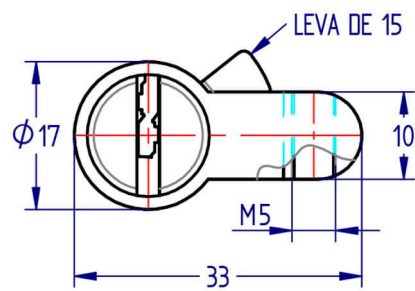

LA INDUSTRIA DE LA CERRAJERÍA

5316 Cylinder European Profile

Descripción

CYLINDERS AND LOCKS European profile security cylinder with anti bump ping system and anti pick system. Key on both sides.

FINISH	LT (mm)	L1 (mm)	L2 (mm)	CODE
CHROME PLATED	60	30	30	S5316C155300300
POLISHED	60	30	30	S5316P155300300
CHROME PLATED	70	30	40	S5316C155300400
POLISHED	70	30	40	S5316P155300400
CHROME PLATED	80	30	50	S5316C155300500
POLISHED	80	30	50	S5316P155300500
CHROME PLATED	80	40	40	S5316C155400400
POLISHED	80	40	40	S5316P155400400
CHROME PLATED	90	40	50	S5316C155400500
POLISHED	90	40	50	S5316P155400500
CHROME PLATED	100	40	60	S5316C155400600
POLISHED	100	40	60	S5316P155400600
CHROME PLATED	100	45	55	S5316C155450550
POLISHED	100	45	55	S5316P155450550
CHROME PLATED	105	45	65	S5316C155450600

POLISHED	105	45	65	S5316P155450600
----------	-----	----	----	-----------------

LA INDUSTRIA DE LA CERRAJERÍA

Fotos

LA INDUSTRIA DE LA CERRAJERIA

5316

LA INDUSTRIA DE LA CERRAJERIA