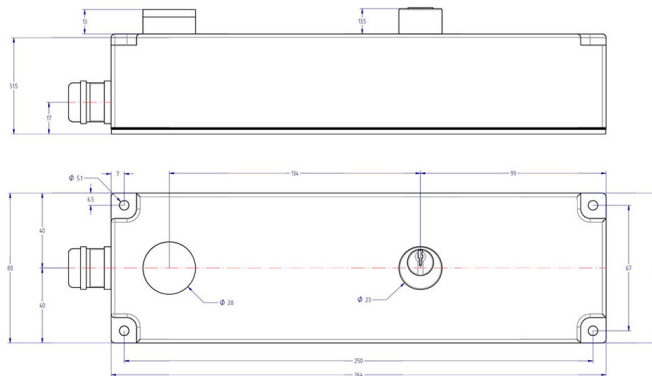

LA INDUSTRIA DE LA CERRAJERÍA

1500 Solenoid controled lock, Laua Series

Descripción

Electro mechanical lock controled by a solenoid wich allow the standard manouvre (solenoid energised = key free).

MANOUEVRE	VOLTAGE	CODE
STANDARD	110 v.	UP1500I011
STANDARD	220 v.	UP1500I021

Fotos

LA INDUSTRIA DE LA CERRAJERÍA