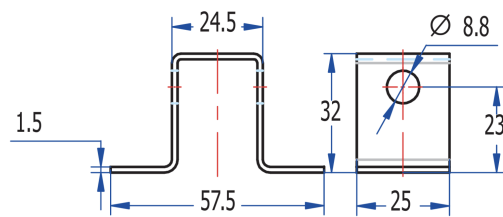

Fotos

LA INDUSTRIA DE LA CERRAJERÍA