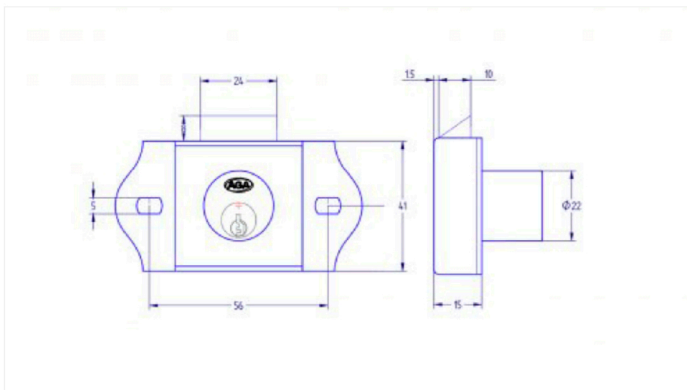

LA INDUSTRIA DE LA CERRAJERÍA

BUSINESS

QUALITY

SYSTEMS AND SOLUTIONS

NEWS

CONTACT

Home > General Industry > Cylinders and locks > Locks > Metal furniture lock > **101-R Metallic Furniture Lock**

101-R Metallic Furniture Lock

CYLINDERS AND LOCKS

Suppressor impact lock for cupboard or drawer.

Possibility of trainings, equalizations and groupings.

KEY MODEL	AGA-111 AGA-121
MATERIAL	Brass cylinder
FINISH	Chrome plated Brassy
N° OF COMBINATIONS	620/3120
N° OF TRAINED COMBINATIONS	Check availability
ACCESORIES	Decorative shield
WEIGHT (grs.)	172

Categories: [Cylinders and locks](#), [General Industry](#), [Locks](#), [Metal furniture lock](#)