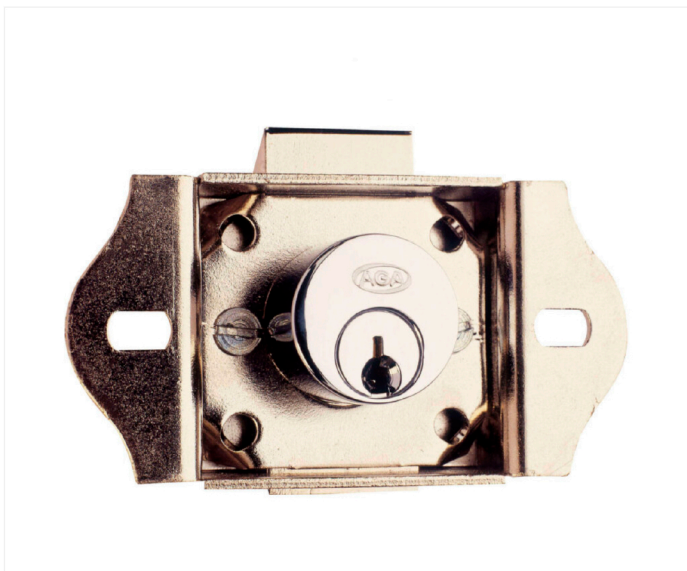

LA INDUSTRIA DE LA CERRAJERÍA

BUSINESS

QUALITY

SYSTEMS AND SOLUTIONS

NEWS

CONTACT

Home > General Industry > Cylinders and locks > Locks > Metal furniture lock > **101-R Metallic Furniture Lock**

101-R Metallic Furniture Lock

CYLINDERS AND LOCKS

Suppressor impact lock for cupboard or drawer.

Possibility of trainings, equalizations and groupings.

KEY MODEL	AGA-111 AGA-121
MATERIAL	Brass cylinder
FINISH	Chrome plated Brassy
N° OF COMBINATIONS	620/3120
N° OF TRAINED COMBINATIONS	Check availability
ACCESORIES	Decorative shield
WEIGHT (grs.)	172