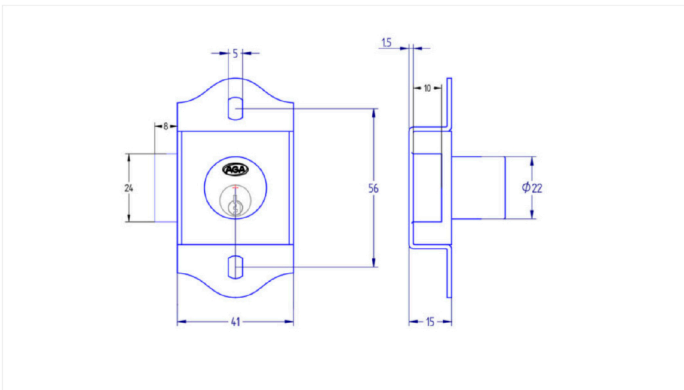

## 102-R Metallic Furniture Lock

CYLINDERS AND LOCKS

Suppressor impact lock for cupboard or drawer.

Possibility of trainings, equalizations and groupings

KEY MODEL	AGA-111 AGA-121
MATERIAL	Brass cylinder
FINISH	Chrome plated Brassy
Nº OF COMBINATIONS	620/3120
Nº OF TRAINED COMBINATIONS	Check availability
ACCESORIES	Decorative shield
WEIGHT (grs.)	172