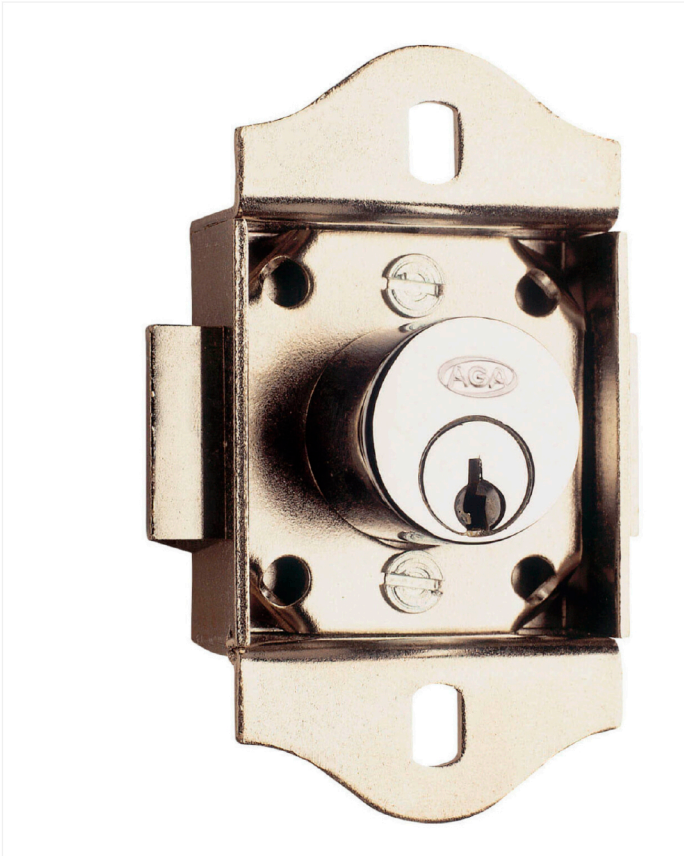

Home > General Industry > Cylinders and locks > Locks > Metal furniture lock > [102-R Metallic Furniture Lock](#)

## 102-R Metallic Furniture Lock

CYLINDERS AND LOCKS

Suppressor impact lock for cupboard or drawer.

Possibility of trainings, equalizations and groupings

KEY MODEL	AGA-111 AGA-121
MATERIAL	Brass cylinder
FINISH	Chrome plated Brassy
Nº OF COMBINATIONS	620/3120
Nº OF TRAINED COMBINATIONS	Check availability
ACCESORIES	Decorative shield
WEIGHT (grs.)	172