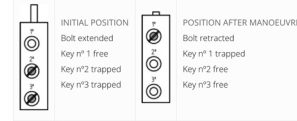

STANDARD MANOEUVRE