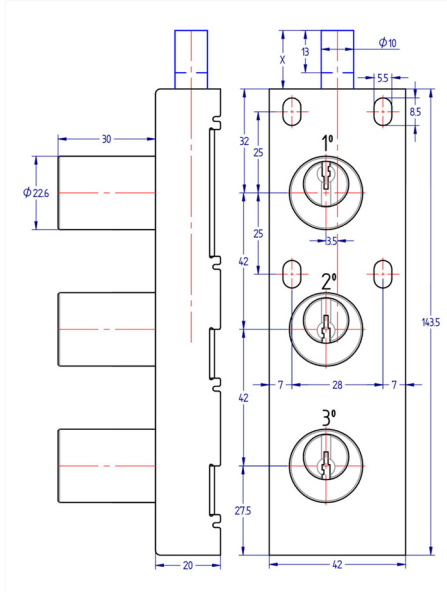

1208 Bolt Lock, Laua Series

MANOEUVRE	BOLT			CODE
	LENGHT	THROW	THREAD	
STANDARD	18	13	NO	UP1208IOF1
SPECIAL TYPE "A"	35	13	NO	UP1208IOF10A

STANDARD MANOEUVRE

SPECIAL MANOEUVRE TYPE "A"