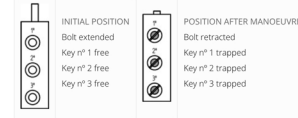

SPECIAL MANOEUVRE TYPE "A"