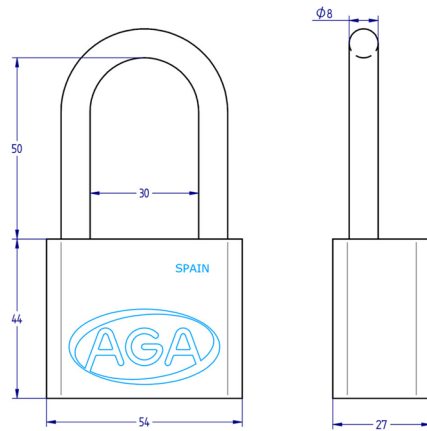

1601 Padlock

MANOEUVRE	CODE
STANDARD	UP1601C000