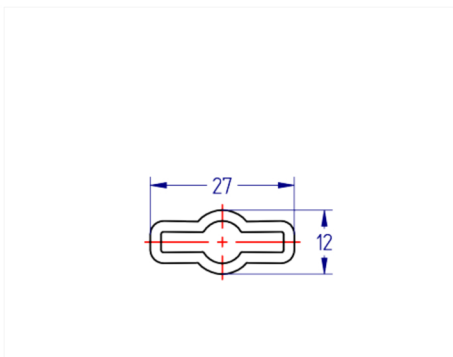

2901 Aluminium Key Guide

It is served with a meter in length.