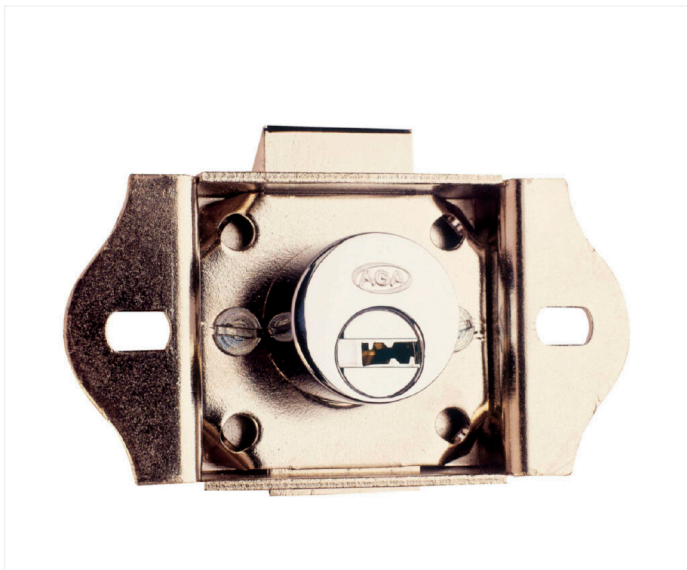

LA INDUSTRIA DE LA CERRAJERÍA

BUSINESS

QUALITY

SYSTEMS AND SOLUTIONS

NEWS

CONTACT

Home > General Industry > Cylinders and locks > Locks > Metal furniture lock > [501-R Metallic Furniture Lock](#)

501-R Metallic Furniture Lock

CYLINDERS AND LOCKS

Suppressor impact lock for cupboard or drawer.

Possibility of trainings, equalizations and groupings.

KEY MODEL	AGA-48 AGA-49
MATERIAL	Brass cylinder
FINISH	Chrome plated Brassy
Nº OF COMBINATIONS	3120/13040
Nº OF TRAINED COMBINATIONS	Check availability
ACCESORIES	Decorative shield
WEIGHT (grs.)	172