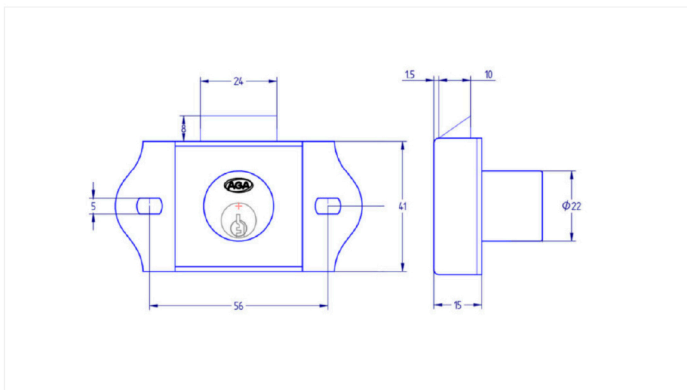

LA INDUSTRIA DE LA CERRAJERÍA

BUSINESS

QUALITY

SYSTEMS AND SOLUTIONS

NEWS

CONTACT

Home > General Industry > Cylinders and locks > Locks > Metal furniture lock > [501-R Metallic Furniture Lock](#)

501-R Metallic Furniture Lock

CYLINDERS AND LOCKS

Suppressor impact lock for cupboard or drawer.

Possibility of trainings, equalizations and groupings.

KEY MODEL	AGA-48 AGA-49
MATERIAL	Brass cylinder
FINISH	Chrome plated Brassy
Nº OF COMBINATIONS	3120/13040
Nº OF TRAINED COMBINATIONS	Check availability
ACCESORIES	Decorative shield
WEIGHT (grs.)	172

Categories: [Cylinders and locks](#), [General Industry](#), [Locks](#), [Metal furniture lock](#)