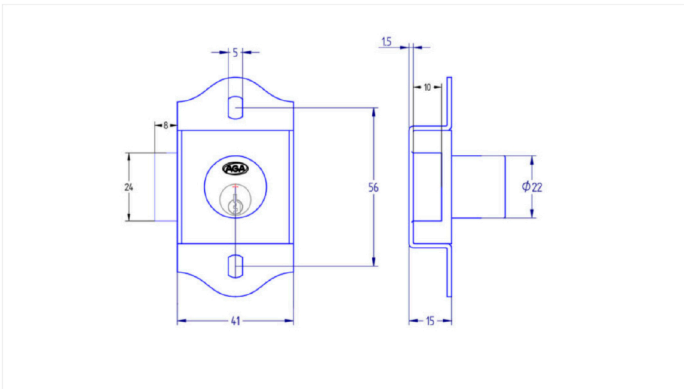

Home > General Industry > Cylinders and locks > Locks > Metal furniture lock > [502-R Metallic Furniture Lock](#)

502-R Metallic Furniture Lock

CYLINDERS AND LOCKS

Suppressor impact lock for cupboard or drawer.

Possibility of trainings, equalizations and groupings

KEY MODEL	AGA-48 AGA-49
MATERIAL	Brass cylinder
FINISH	Chrome plated Brassy
Nº OF COMBINATIONS	3120/13040
Nº OF TRAINED OF COMBINATIONS	Check availability
ACCESORIES	Decorative shield
WEIGHT (grs.)	172

Categories: [Cylinders and locks](#), [General Industry](#), [Locks](#), [Metal furniture lock](#)