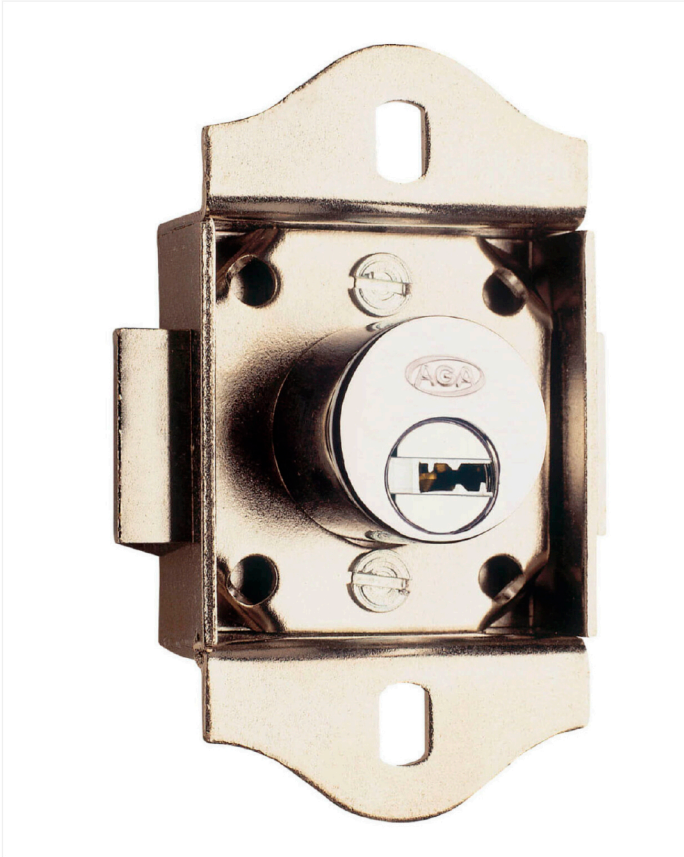

Home > General Industry > Cylinders and locks > Locks > Metal furniture lock > [502-R Metallic Furniture Lock](#)

502-R Metallic Furniture Lock

CYLINDERS AND LOCKS

Suppressor impact lock for cupboard or drawer.

Possibility of trainings, equalizations and groupings

KEY MODEL	AGA-48 AGA-49
MATERIAL	Brass cylinder
FINISH	Chrome plated Brassy
Nº OF COMBINATIONS	3120/13040
Nº OF TRAINED OF COMBINATIONS	Check availability
ACCESORIES	Decorative shield
WEIGHT (grs.)	172