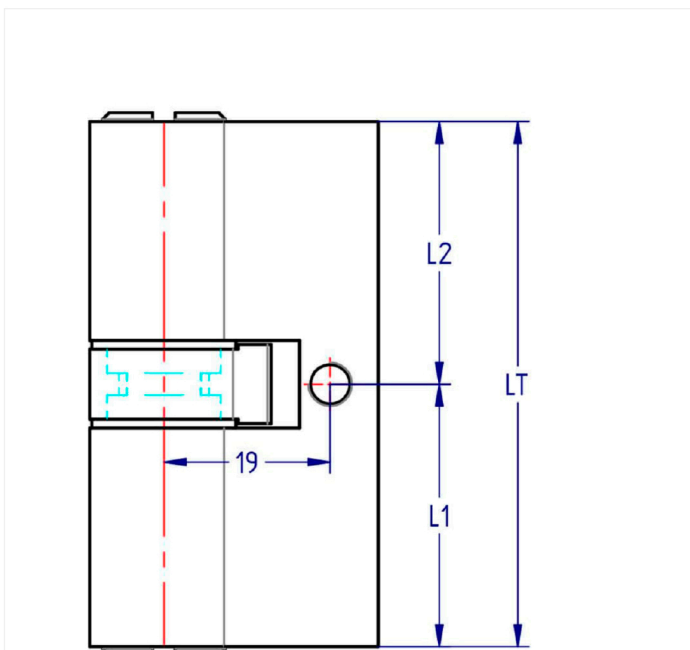

5316 Cylinder European Profile

CYLINDERS AND LOCKS

European profile security cylinder with anti bump ping system and anti pick system. Key on both sides.

FINISH	LT (mm)	L1 (mm)	L2 (mm)	CODE
CHROME PLATED	60	30	30	S5316C155300300
POLISHED	60	30	30	S5316P155300300
CHROME PLATED	70	30	40	S5316C155300400
POLISHED	70	30	40	S5316P155300400
CHROME PLATED	80	30	50	S5316C155300500
POLISHED	80	30	50	S5316P155300500
CHROME PLATED	80	40	40	S5316C155400400
POLISHED	80	40	40	S5316P155400400
CHROME PLATED	90	40	50	S5316C155400500
POLISHED	90	40	50	S5316P155400500
CHROME PLATED	100	40	60	S5316C155400600
POLISHED	100	40	60	S5316P155400600
CHROME PLATED	100	45	55	S5316C155450550
POLISHED	100	45	55	S5316P155450550
CHROME PLATED	105	45	65	S5316C155450600
POLISHED	105	45	65	S5316P155450600

Categories: [Cylinders](#), [Cylinders and locks](#), [Europrofile Cylinders](#), [General Industry](#)