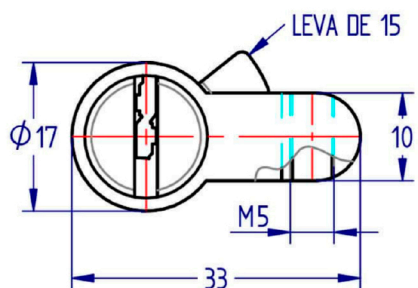

5316 Cylinder European Profile

CYLINDERS AND LOCKS

European profile security cylinder with anti bump ping system and anti pick system. Key on both sides.

FINISH	LT (mm)	L1 (mm)	L2 (mm)	CODE
CHROME PLATED	60	30	30	S5316C155300300
POLISHED	60	30	30	S5316P155300300
CHROME PLATED	70	30	40	S5316C155300400
POLISHED	70	30	40	S5316P155300400
CHROME PLATED	80	30	50	S5316C155300500
POLISHED	80	30	50	S5316P155300500
CHROME PLATED	80	40	40	S5316C155400400
POLISHED	80	40	40	S5316P155400400
CHROME PLATED	90	40	50	S5316C155400500
POLISHED	90	40	50	S5316P155400500
CHROME PLATED	100	40	60	S5316C155400600
POLISHED	100	40	60	S5316P155400600
CHROME PLATED	100	45	55	S5316C155450550
POLISHED	100	45	55	S5316P155450550
CHROME PLATED	105	45	65	S5316C155450600
POLISHED	105	45	65	S5316P155450600

Categories: [Cylinders](#), [Cylinders and locks](#), [Europrofile Cylinders](#), [General Industry](#)