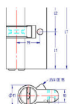

LA INDUSTRIA DE LA CERRAJERÍA

Home > General Industry > Cylinders and locks > Cylinders > Europrofile Cylinders > [5316 Cylinder European Profile](#)