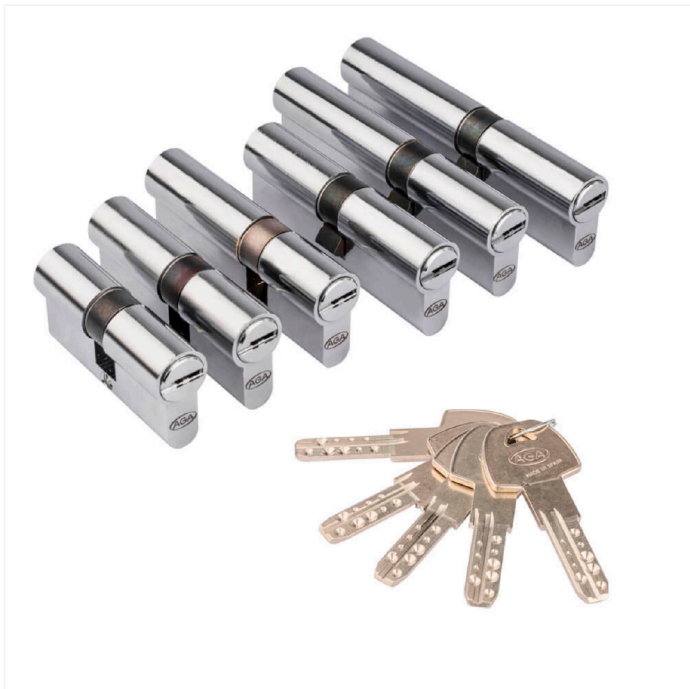

LA INDUSTRIA DE LA CERRAJERÍA

Home > General Industry > Cylinders and locks > Cylinders > Europrofile Cylinders > [5316 Cylinder European Profile](#)

5316 Cylinder European Profile

CYLINDERS AND LOCKS

European profile security cylinder with anti bump ping system and anti pick system. Key on both sides.

FINISH	LT (mm)	L1 (mm)	L2 (mm)	CODE
CHROME PLATED	60	30	30	S5316C155300300
POLISHED	60	30	30	S5316P155300300
CHROME PLATED	70	30	40	S5316C155300400
POLISHED	70	30	40	S5316P155300400
CHROME PLATED	80	30	50	S5316C155300500
POLISHED	80	30	50	S5316P155300500
CHROME PLATED	80	40	40	S5316C155400400
POLISHED	80	40	40	S5316P155400400
CHROME PLATED	90	40	50	S5316C155400500
POLISHED	90	40	50	S5316P155400500
CHROME PLATED	100	40	60	S5316C155400600
POLISHED	100	40	60	S5316P155400600
CHROME PLATED	100	45	55	S5316C155450550
POLISHED	100	45	55	S5316P155450550
CHROME PLATED	105	45	65	S5316C155450600
POLISHED	105	45	65	S5316P155450600