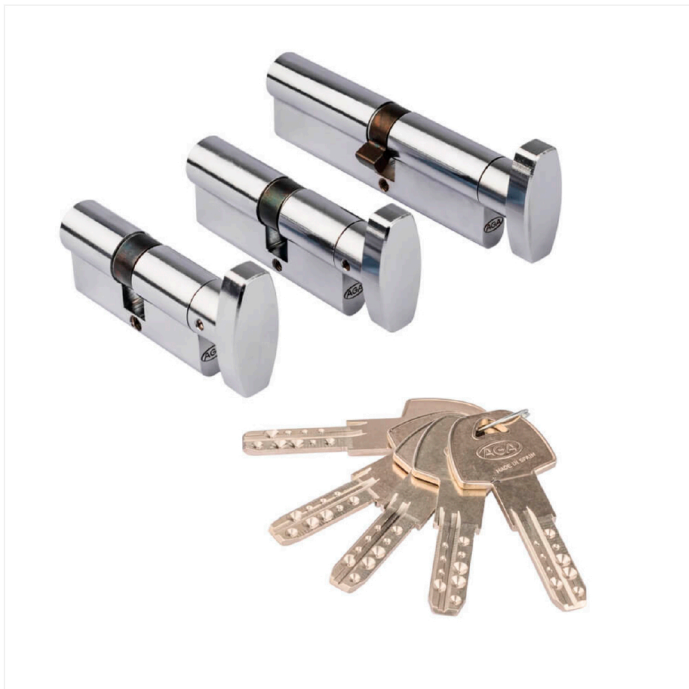

LA INDUSTRIA DE LA CERRAJERÍA

Home > General Industry > Cylinders and locks > Cylinders > Europrofile Cylinders > 5317 Cylinder European Profile

5317 Cylinder European Profile

CYLINDERS AND LOCKS

European profile security cylinder with anti bump ping system and anti pick system. With knob.

ACABADO	LT (mm)	L1 (mm)	L2 (mm)	CODE
CHROME PLATED	60	30	30	S5316C155300300
POLISHED	60	30	30	S5316P155300300
CHROME PLATED	70	30	40	S5316C155300400
POLISHED	70	30	40	S5316P155300400
CHROME PLATED	80	30	50	S5316C155300500
POLISHED	80	30	50	S5316P155300500
CHROME PLATED	80	40	40	S5316C155400400
POLISHED	80	40	40	S5316P155400400
CHROME PLATED	90	40	50	S5316C155400500
POLISHED	90	40	50	S5316P155400500
CHROME PLATED	100	40	60	S5316C155400600
POLISHED	100	40	60	S5316P155400600
CHROME PLATED	100	45	55	S5316C155450550
POLISHED	100	45	55	S5316P155450550
CHROME PLATED	105	45	65	S5316C155450600
POLISHED	105	45	65	S5316P155450600