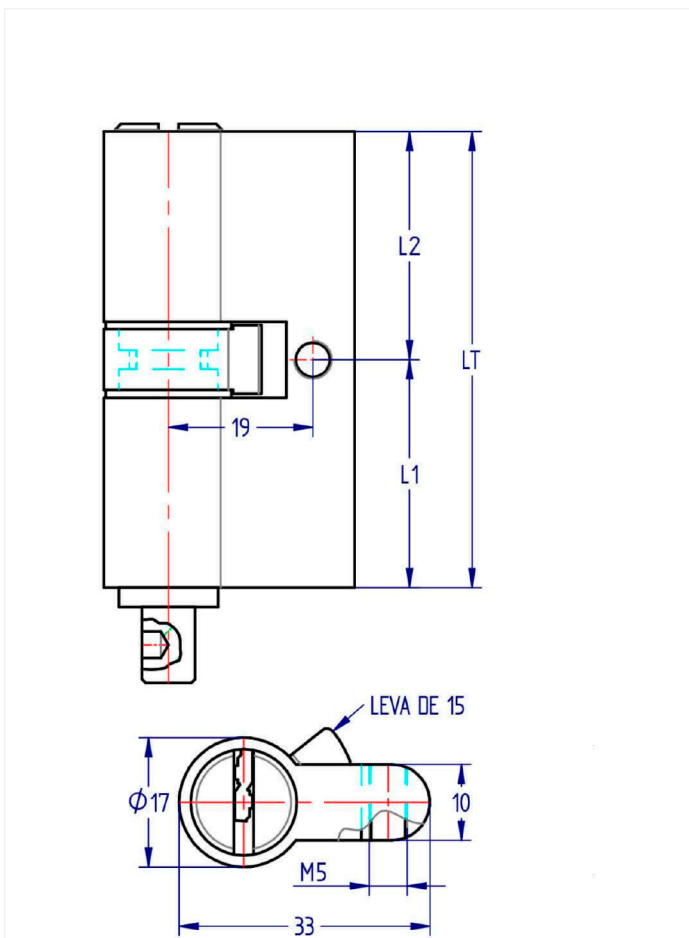

5317 Cylinder European Profile

CYLINDERS AND LOCKS

European profile security cylinder with anti bump ping system and anti pick system. With knob.

ACABADO	LT (mm)	L1 (mm)	L2 (mm)	CODE
CHROME PLATED	60	30	30	S5316C155300300
POLISHED	60	30	30	S5316P155300300
CHROME PLATED	70	30	40	S5316C155300400
POLISHED	70	30	40	S5316P155300400
CHROME PLATED	80	30	50	S5316C155300500
POLISHED	80	30	50	S5316P155300500
CHROME PLATED	80	40	40	S5316C155400400
POLISHED	80	40	40	S5316P155400400
CHROME PLATED	90	40	50	S5316C155400500
POLISHED	90	40	50	S5316P155400500
CHROME PLATED	100	40	60	S5316C155400600
POLISHED	100	40	60	S5316P155400600
CHROME PLATED	100	45	55	S5316C155450550
POLISHED	100	45	55	S5316P155450550
CHROME PLATED	105	45	65	S5316C155450600
POLISHED	105	45	65	S5316P155450600

Categories: [Cylinders](#), [Cylinders and locks](#), [Europrofile Cylinders](#), [General Industry](#)