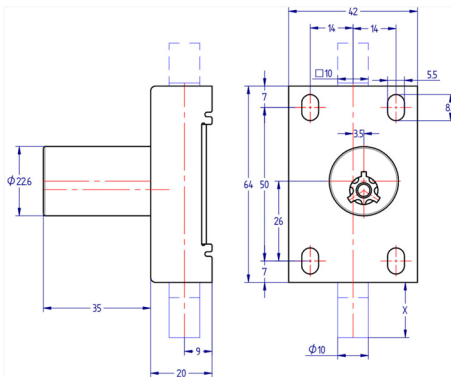

7223 Bolt Lock, Borobil Series

MANOEUVRE	BOLT		CODE	
	LENGHT	THROW		THREAD
STANDARD	18	13	NO	UT7223I0F0
STANDARD	35	13	NO	UT7223I0F01

STANDARD MANOEUVRE