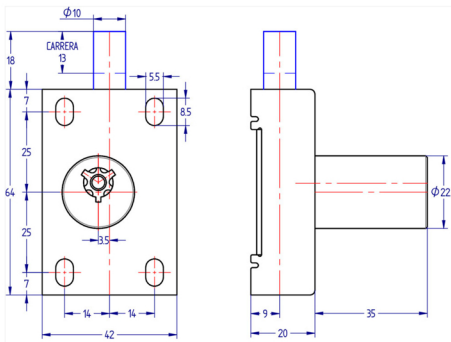

7295 Access Locking, Borobil Series

MANOEUVRE	BOLT			CODE
	LENGHT	THROW	THREAD	
STANDARD	18	13	NO	UT7295IOF0
STANDARD	35	13	NO	UT7295IOF01

STANDARD MANOEUVRE