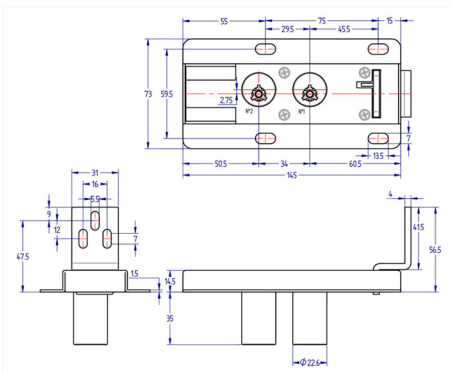

7395 Access Locking, Borobil Series

MANOEUVRE	CYLINDER DIMENSION	CODE
STANDARD	Ø23-35	UT7395I006

STANDARD MANOEUVRE

LOCKED POSITION	UNLOCKED POSITION
Striker plate trapped Key n° 1 free Key n° 2 free	Striker plate free Key n° 1 trapped Key n° 2 trapped