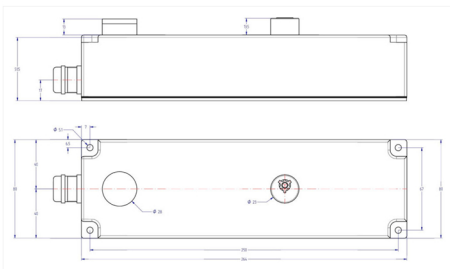

7500 Solenoid controlled Lock, Borobil Series

MANOEUVRE	VOLTAGE	CODE
STANDARD	110 v.	UT7500i011
STANDARD	220 v.	UT7500i021