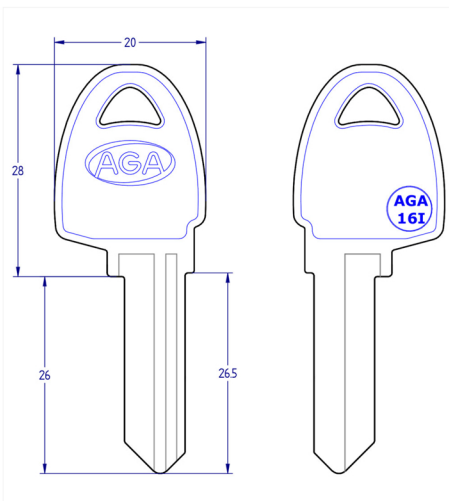

AGA 16 Key, Laua Series

Standard flat brass key.

CODE	YPAG16Y2A100
MATERIAL	BRASS
Nº OF COMBINATIONS	93.600
WEIGHT	10 grs.