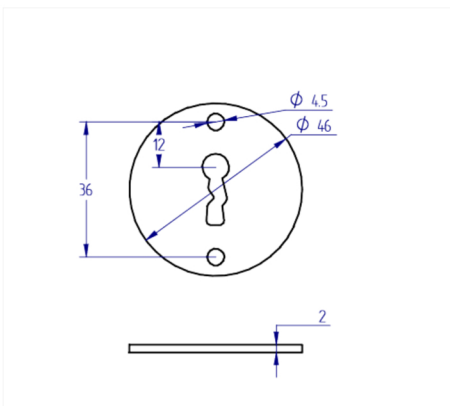

Accessories - Escutcheon 2941

Chromed steel keyhole escutcheon.

For 1-bit key.

WEIGHT (grs.)