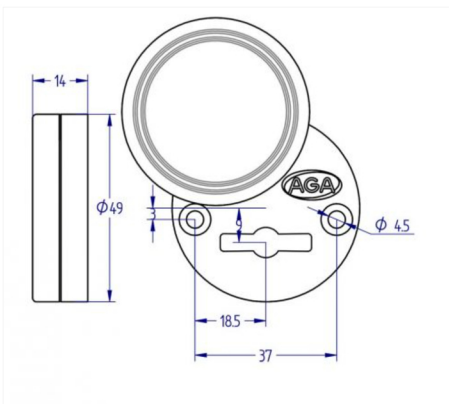

Accessories – Escutcheon 2946 H

OPTIONAL:

- For asymmetric key profile.

WEIGHT (grs.)	52