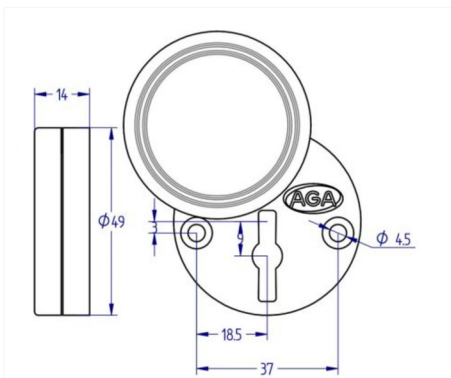

Accesorios – Escutcheon 2946 V

OPTIONAL:

- For asymmetric key profile.

WEIGHT (grs.)

52