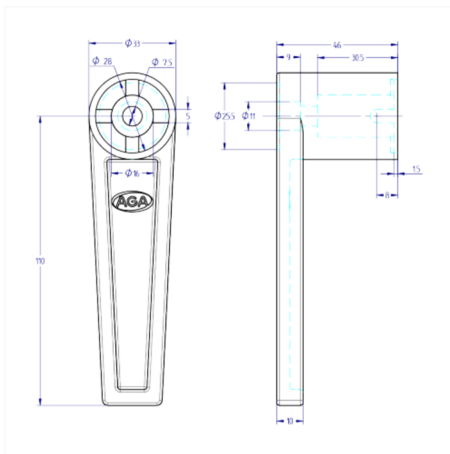

Accessories – Handle 2602

WEIGHT (grs.)	280