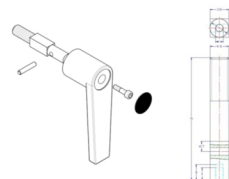

Accessories – Handle 2602

WEIGHT (grs.)	280