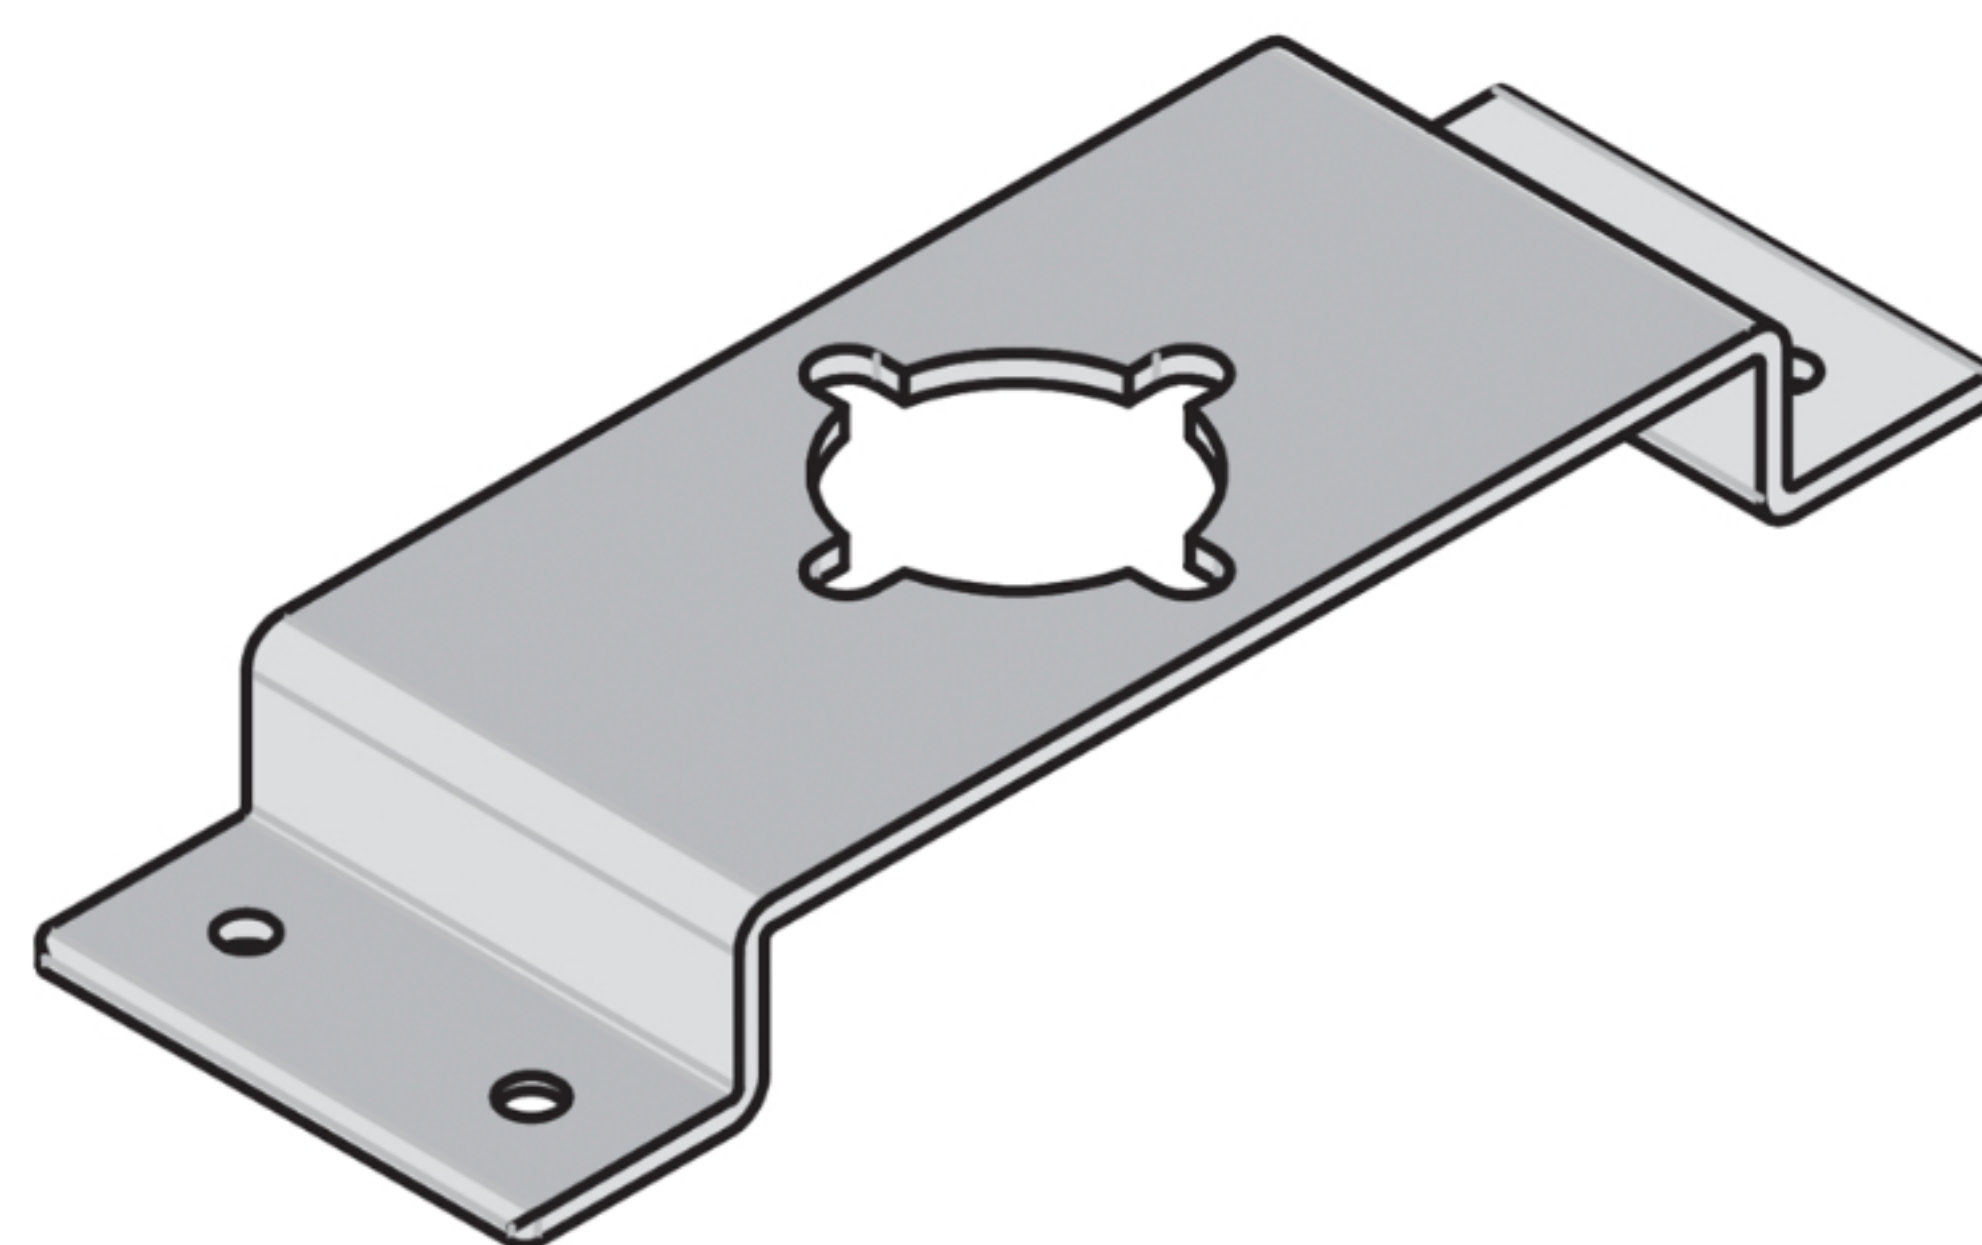

Home > General Industry > Locking systems > Accessories > [Accesorios 6900](#)

Accesorios 6900

Metallic support to screw on 6630 round rod control model.
Locking system series 6600. Weld on application.