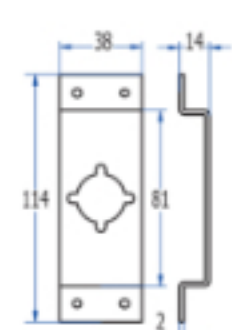

Home > General Industry > Locking systems > Accessories > [Accesorios 6900](#)

Accesorios 6900

Metallic support to screw on 6630 round rod control model.
Locking system series 6600. Weld on application.