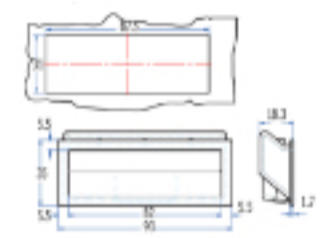

## Accesorios 6901

Clipping cover pull for cabinets panel thickness up to 2mm.

Categories: [Accessories](#), [General Industry](#), [Locking systems](#)