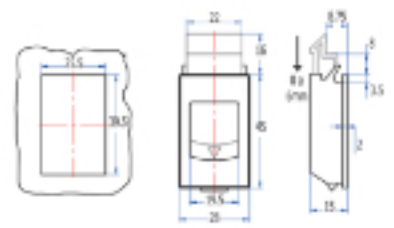

## Accesorios 6950

Sliding latch for cabinets with panel thickness between 0,8 and 2mm. Easy assembly without screws.

Categories: [Accesorios](#), [General Industry](#), [Locking systems](#)