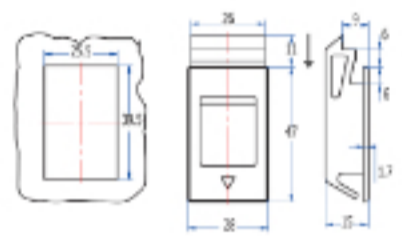

Home > General Industry > Locking systems > Accessories > [Accessories 6951](#)

Accessories 6951

Sliding simple latch for cabinets with panel thickness up to 2mm.
Easy assembly without screws.

Categories: [Accessories](#), [General Industry](#), [Locking systems](#)