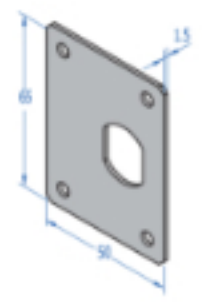

Home > General Industry > Locking systems > Accessories > [Anti turn plate](#)

## Anti turn plate

For M20 latches and locks.

Categories: [Accessories](#), [General Industry](#), [Locking systems](#)