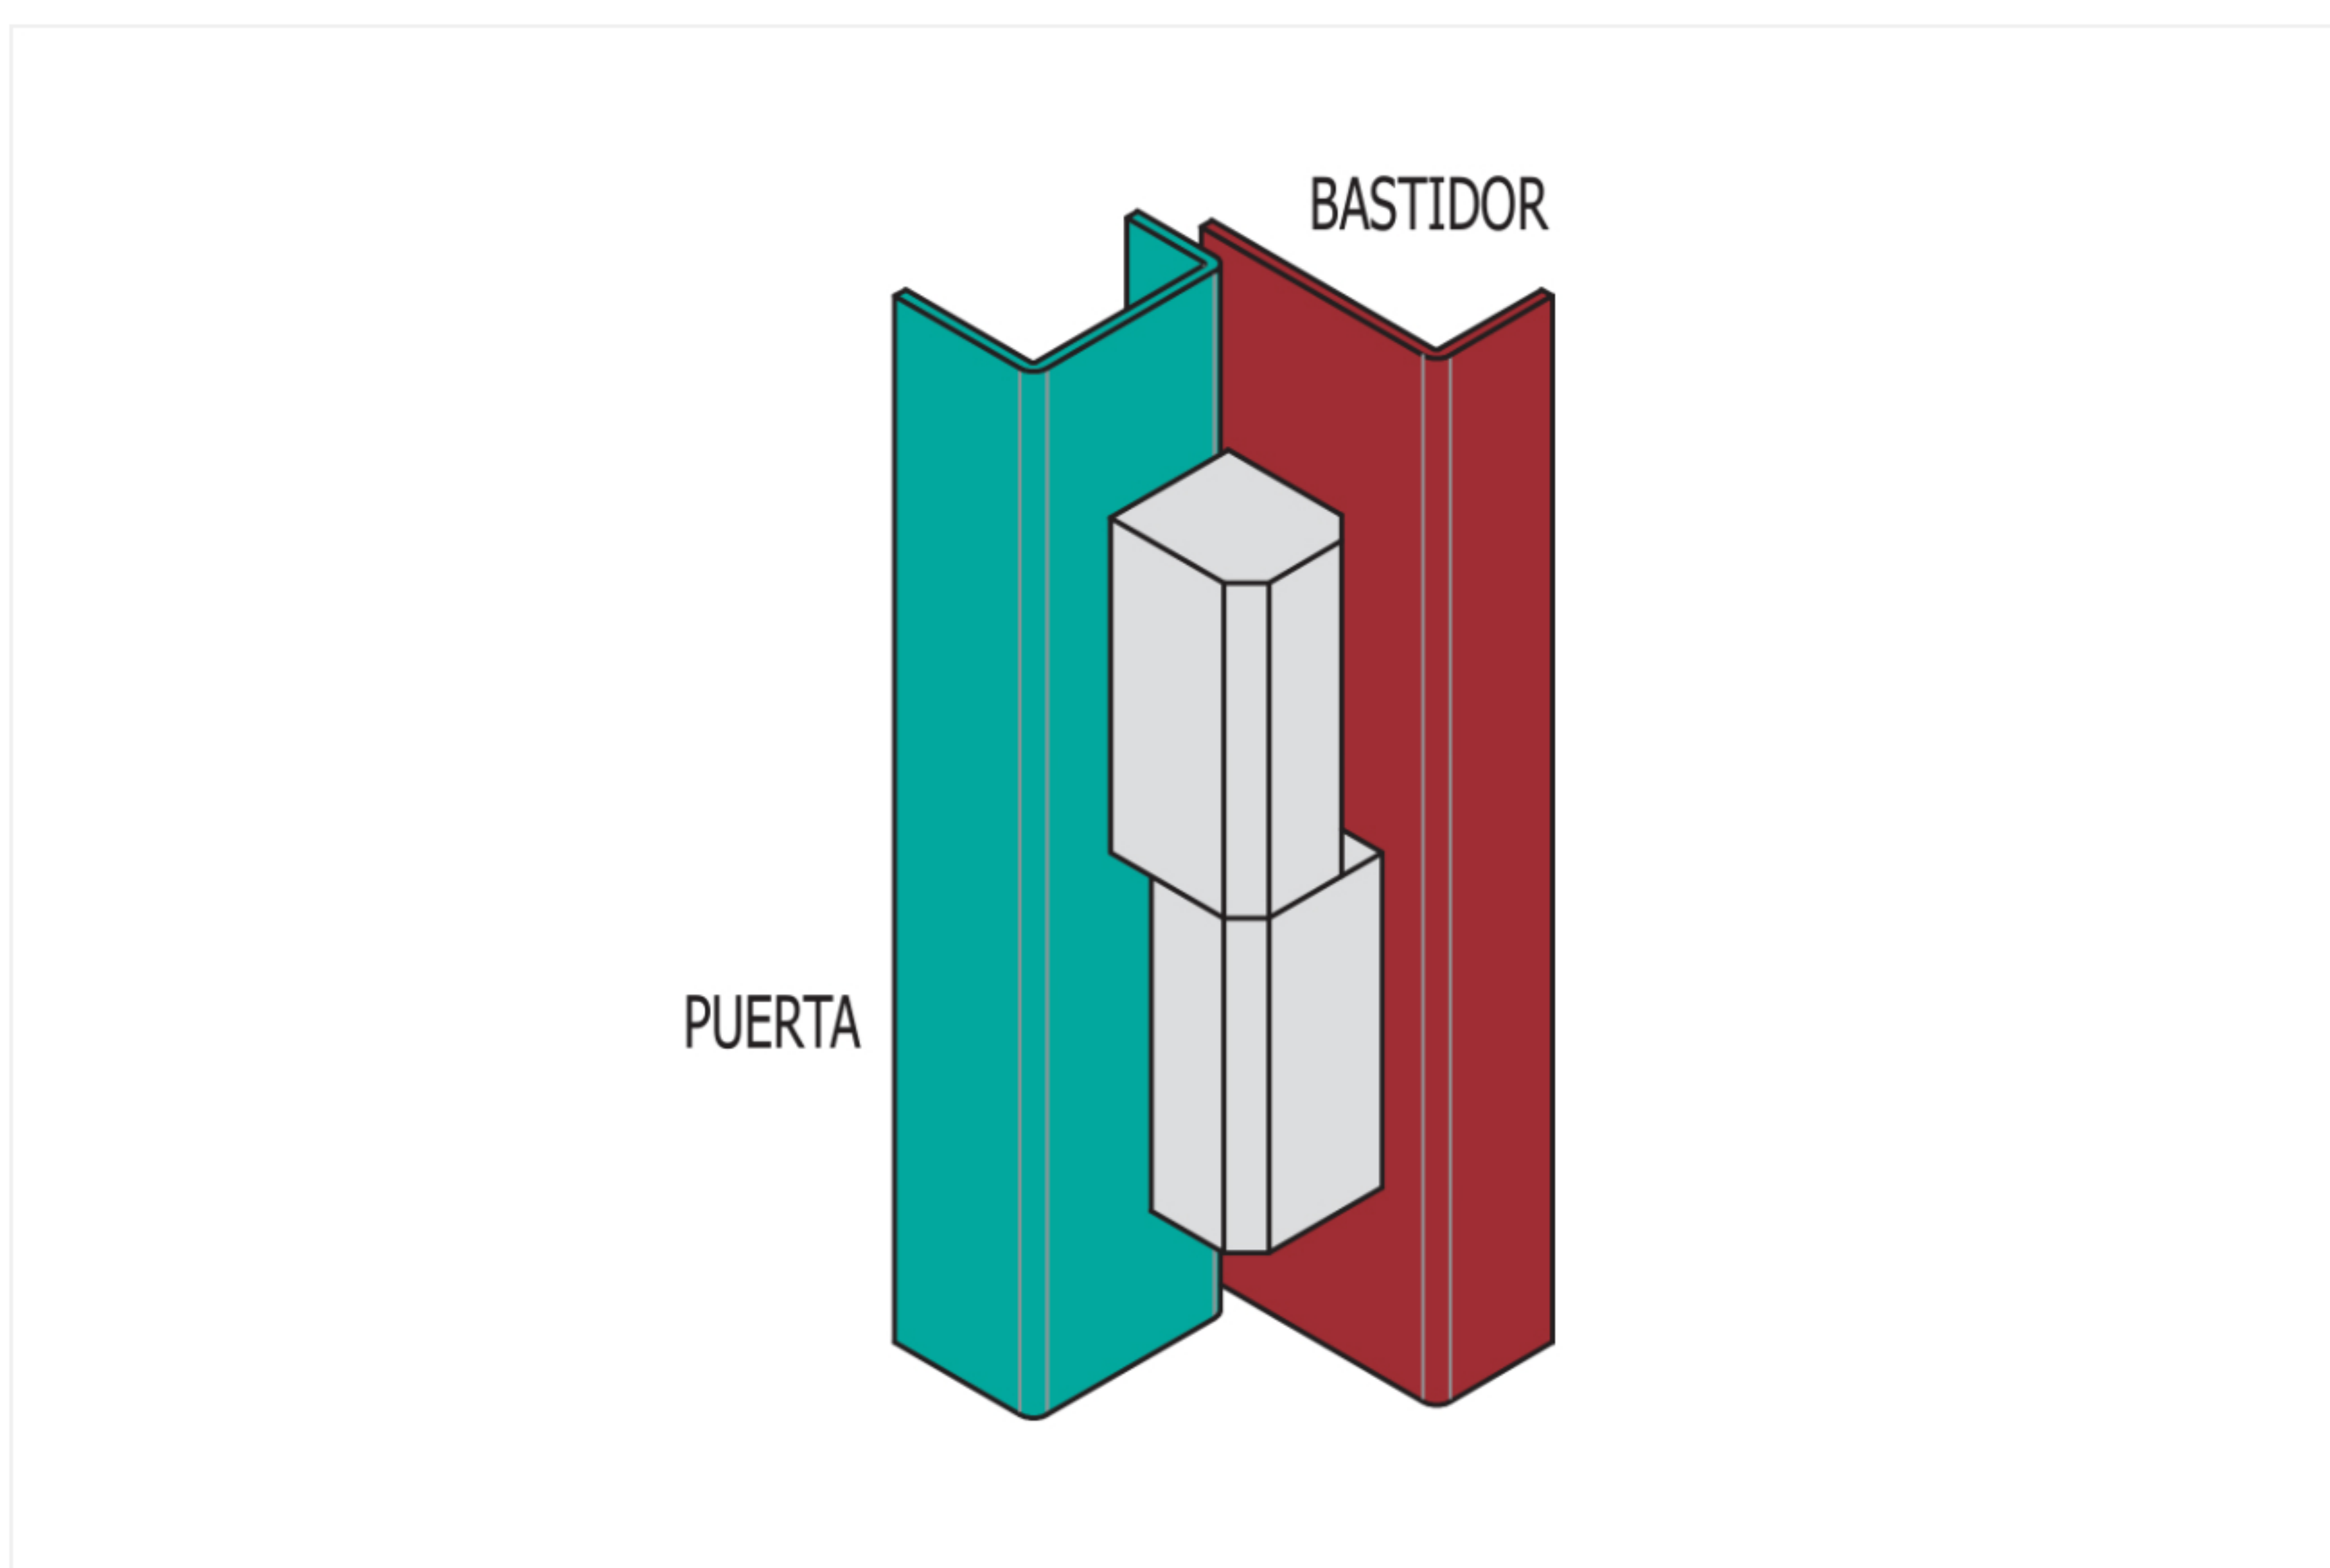

Home > General Industry > Locking systems > Hinges > Hinges for prominent door > [Hinges 970](#)

## Hinges 970

Screw on hinge for metal cabinet doors.

MATERIAL	Zamak
FINISH	Black
FEATURES	A: 15mm B: 17mm C: 13mm D: 19mm E: 10mm L: 64mm M: M-5
WEIGHT(grams)	74
MAXIMUM OPENING	180°
ACCESORIES	Stainless steel AISI 304 screw