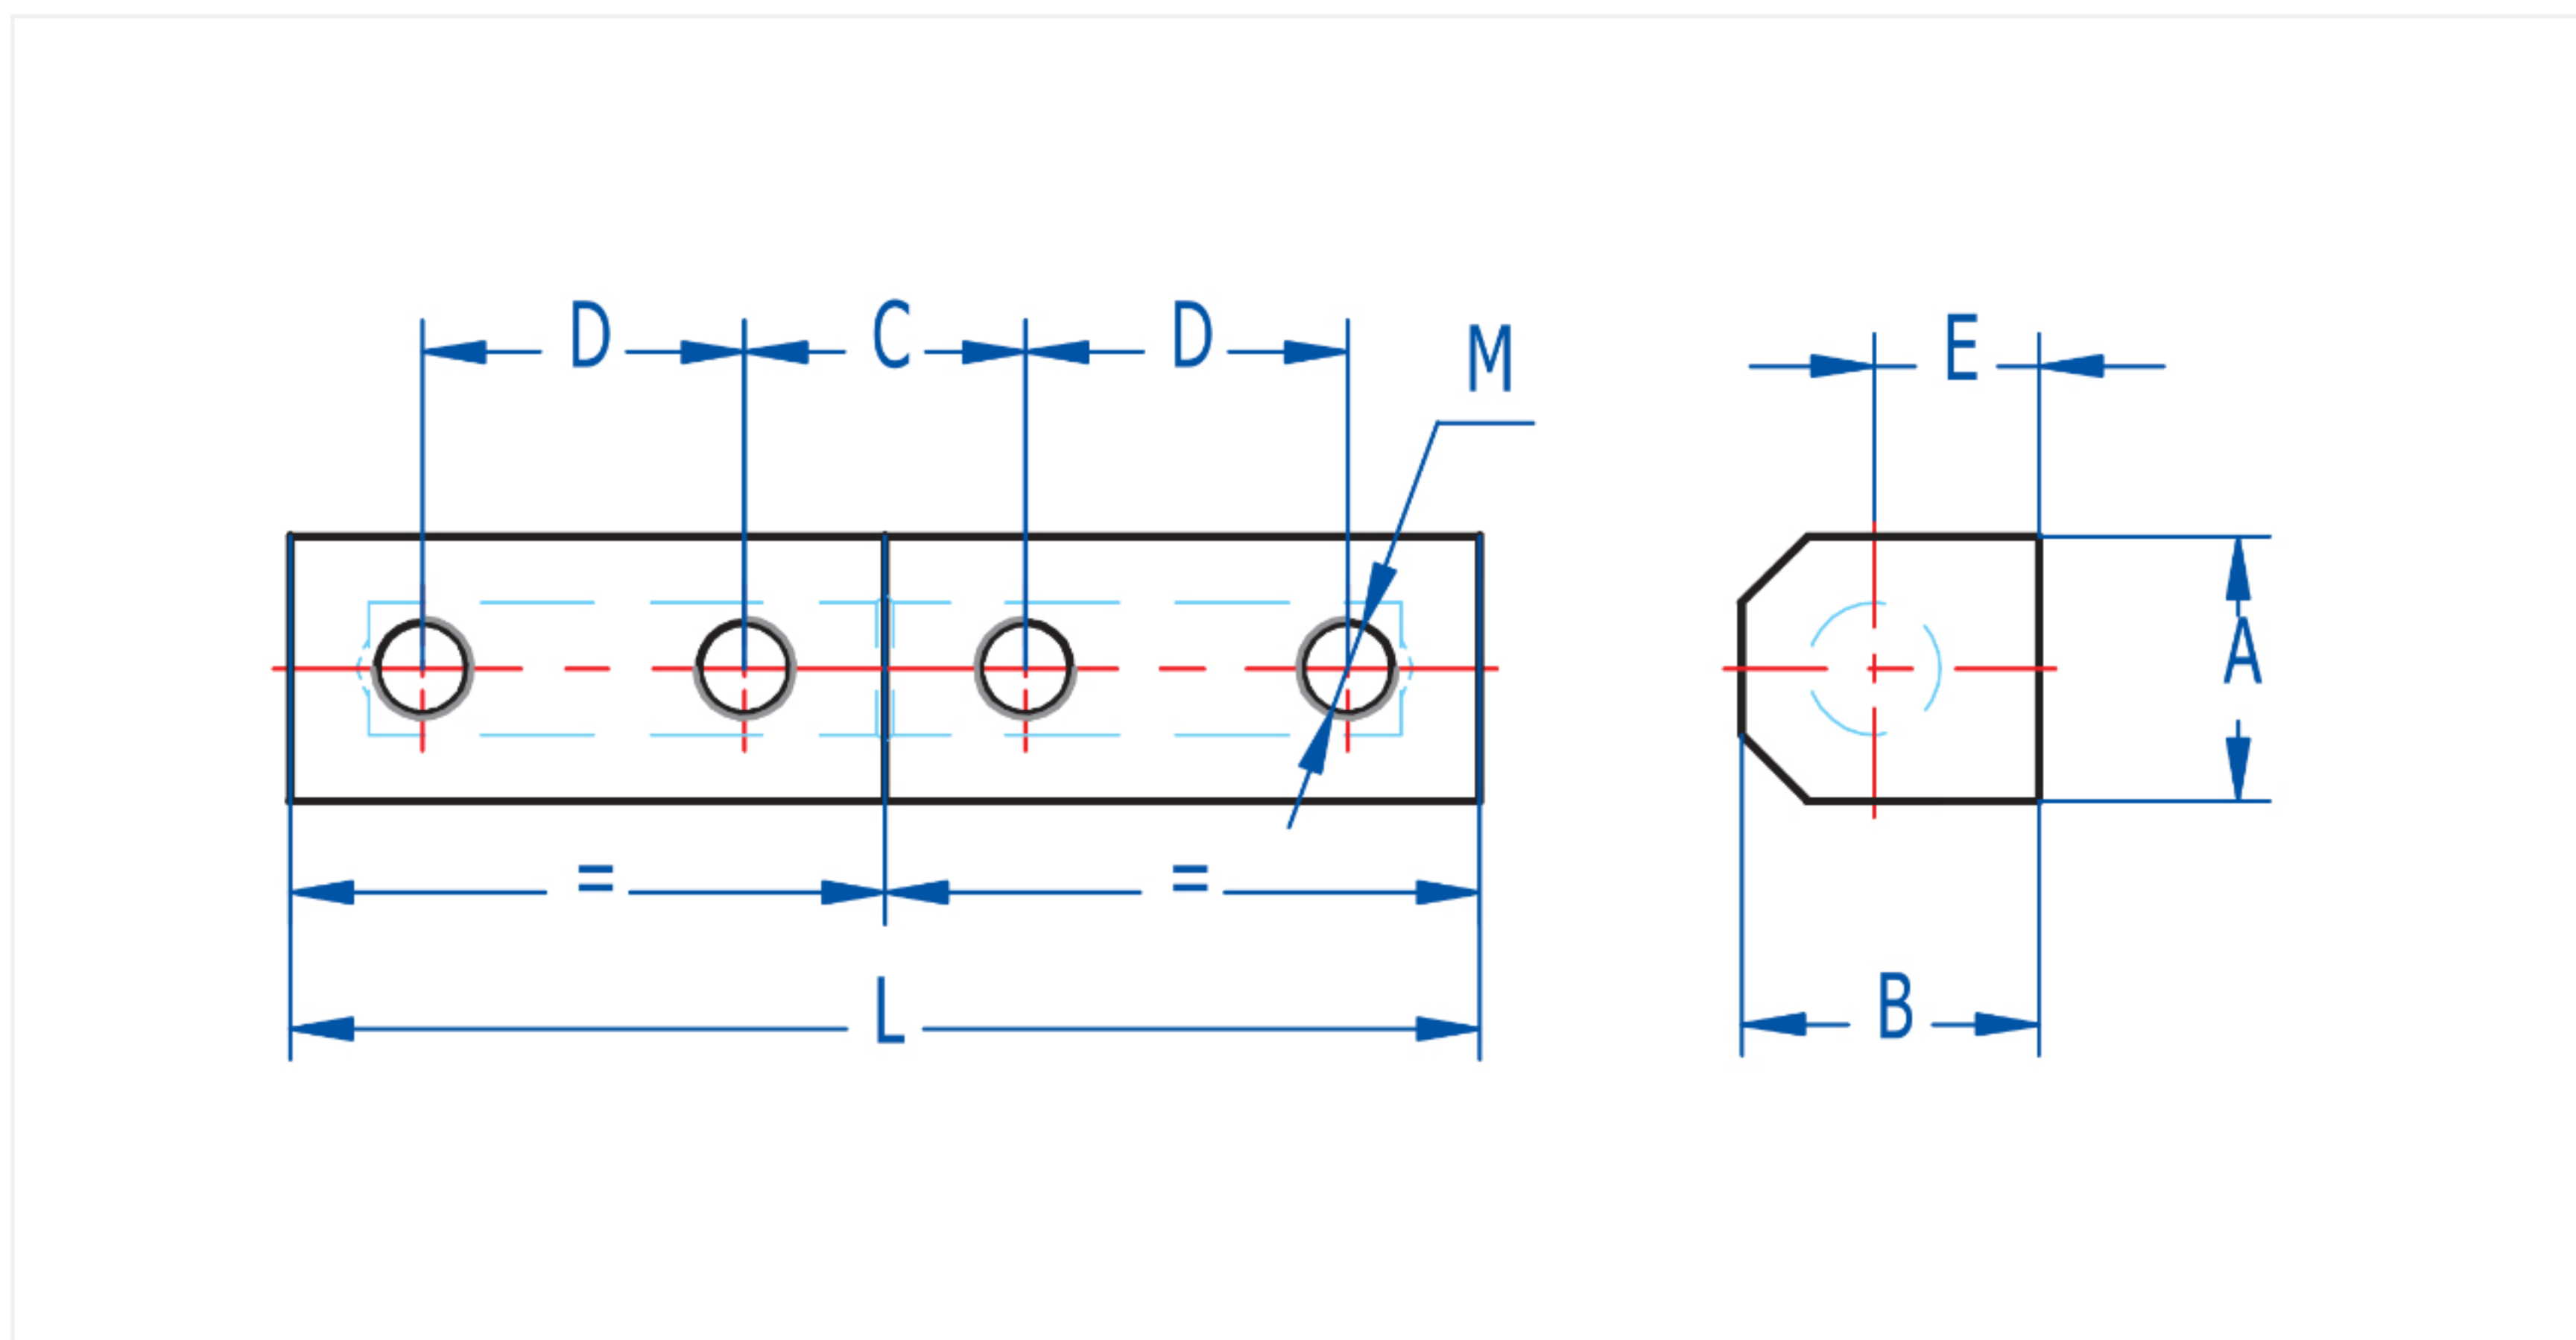

Home > General Industry > Locking systems > Hinges > Hinges for prominent door > [Hinges 970](#)

## Hinges 970

Screw on hinge for metal cabinet doors.

MATERIAL	Zamak
FINISH	Black
FEATURES	A: 15mm B: 17mm C: 13mm D: 19mm E: 10mm L: 64mm M: M-5
WEIGHT(grams)	74
MAXIMUM OPENING	180°
ACCESORIES	Stainless steel AISI 304 screw