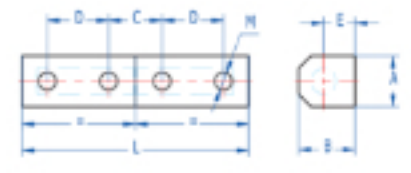

## Hinges 970

Screw on hinge for metal cabinet doors.

MATERIAL	Zamak
FINISH	Black
FEATURES	A: 15mm B: 17mm C: 13mm D: 19mm E: 10mm L: 64mm M: M-5
WEIGHT(grams)	74
MAXIMUM OPENING	180°
ACCESORIES	Stainless steel AISI 304 screw