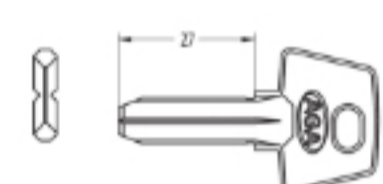

Home > General Industry > Locking systems > Keys > Standard and safety keys > [Standard Key AGA 12](#)

Standard Key AGA 12

Intended key. Nickel-plated brass.

Categories: [General Industry](#), [Keys](#), [Locking systems](#), [Standard and safety keys](#)