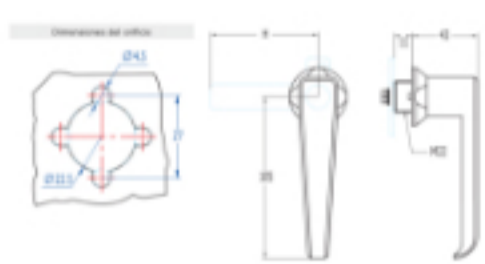

Home > General Industry > Locking systems > Handles > L Handles > [L Handles 678](#)

L Handles 678

L handle with cam for metal cabinets.

TYPE	Without key / with turn
KEY	-
MATERIAL	Zamak
FINISH	Black, Chromium plated
Nº COMBINATIONS	-
WEIGHT(grs)	296
LOCKING DIRECTION	90° Right/Left
ACCESORIES	M22 nut, M22 metallic washer, M22 anti turn washer