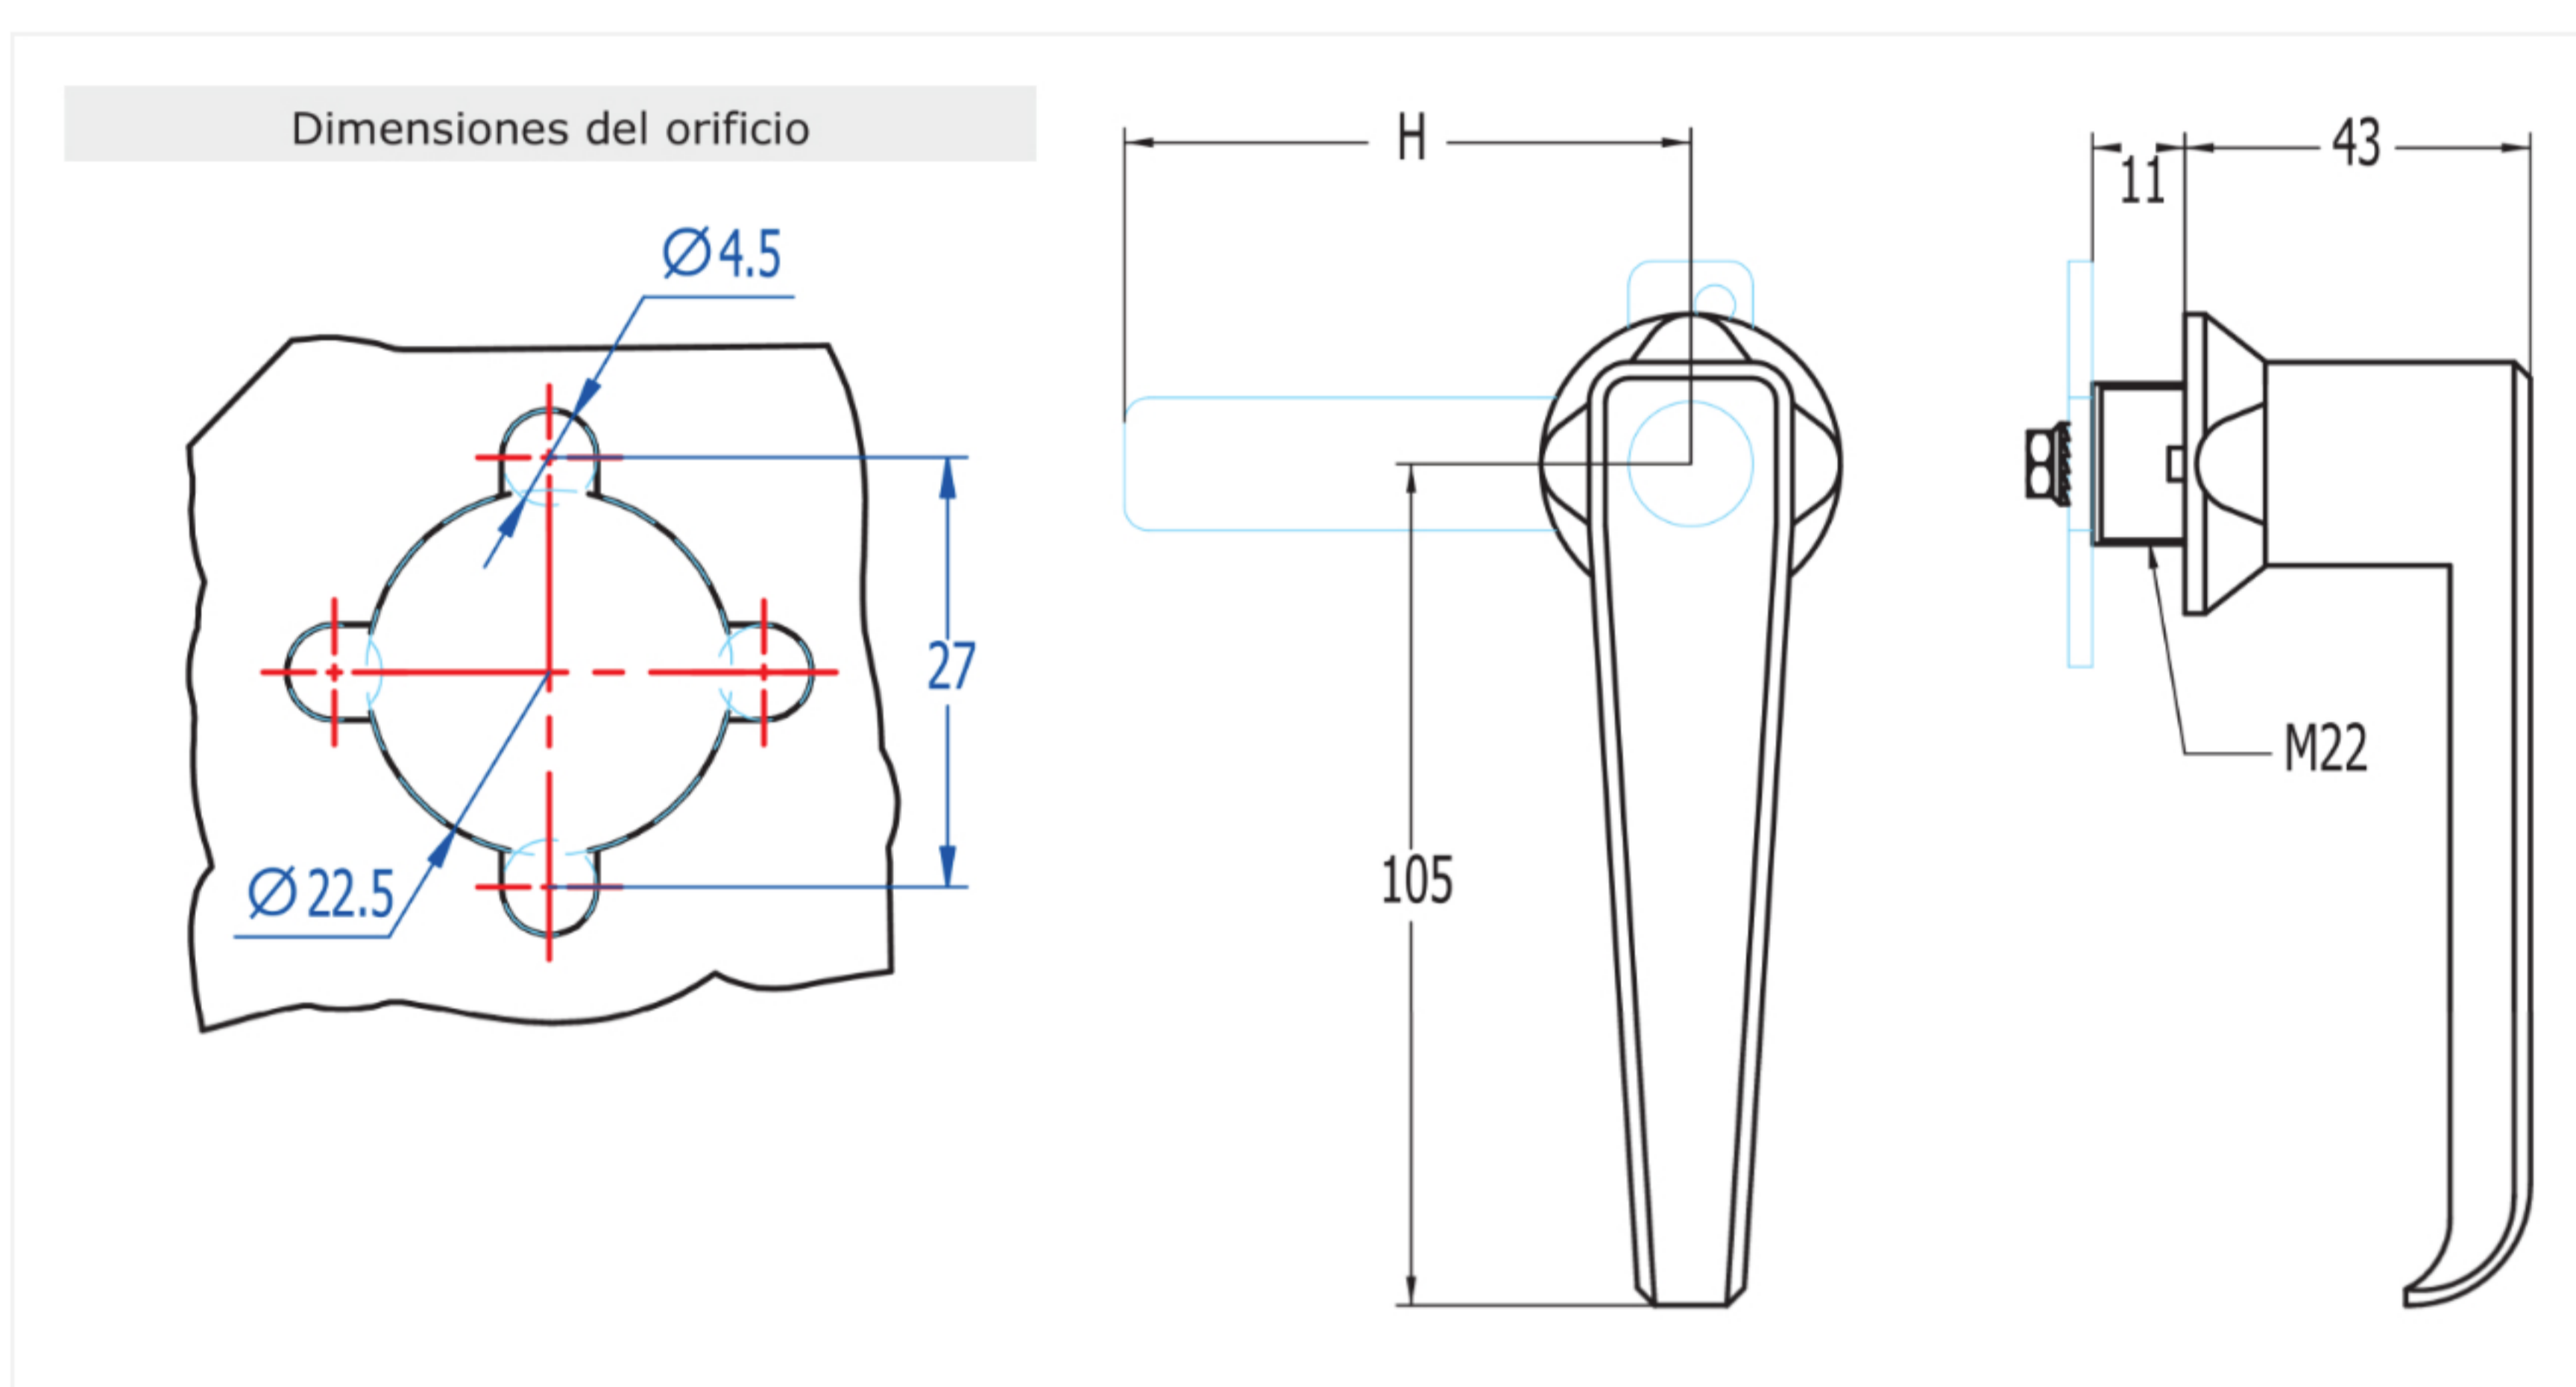

Otros Accesorios:

Funda plegable
Accesorios: página 63.

Funda llave
Accesorios: página 63.

LENGÜETAS								
M	M30	M41	M42	M43	M50	M60	M68	M31
H	70	68	64	43	50	60	68	31
G	-	8	14	-	-	-	-	-