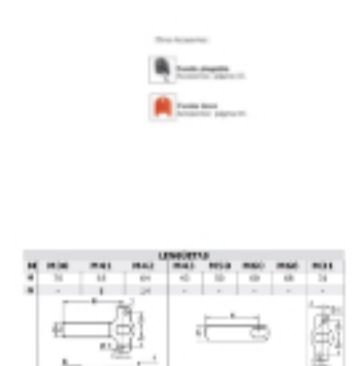

Home > General Industry > Locking systems > Handles > L Handles > [L Handles 678](#)

L Handles 678

L handle with cam for metal cabinets.

TYPE	Without key / with turn
KEY	-
MATERIAL	Zamak
FINISH	Black, Chromium plated
Nº COMBINATIONS	-
WEIGHT(grs)	296
LOCKING DIRECTION	90° Right/Left
ACCESORIES	M22 nut, M22 metallic washer, M22 anti turn washer