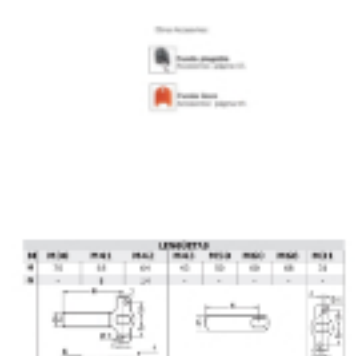

Home > General Industry > Locking systems > Handles > L Simple Handles > **L Simple Handles 681**

L Simple Handles 681

L handle with cam for metal cabinets.

TYPE	Standard key
MATERIAL	Zamak
FINISH	Black, Chromium plated
N° COMBINATIONS	208
WEIGHT(grs)	240
LOCKING DIRECTION	90° Right/Left
ACCESORIES	M22 nut, M22 metallic washer, M22 anti turn washer
KEY	-