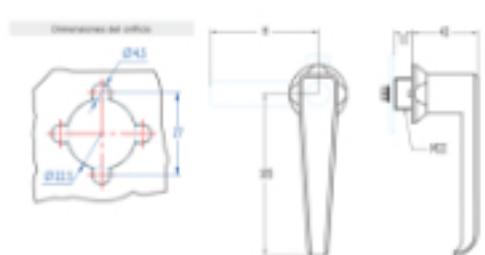

Home > General Industry > Locking systems > Handles > L Simple Handles > **L Simple Handles 681**

L Simple Handles 681

L handle with cam for metal cabinets.

TYPE	Standard key
MATERIAL	Zamak
FINISH	Black, Chromium plated
N° COMBINATIONS	208
WEIGHT(grs)	240
LOCKING DIRECTION	90° Right/Left
ACCESORIES	M22 nut, M22 metallic washer, M22 anti turn washer
KEY	-