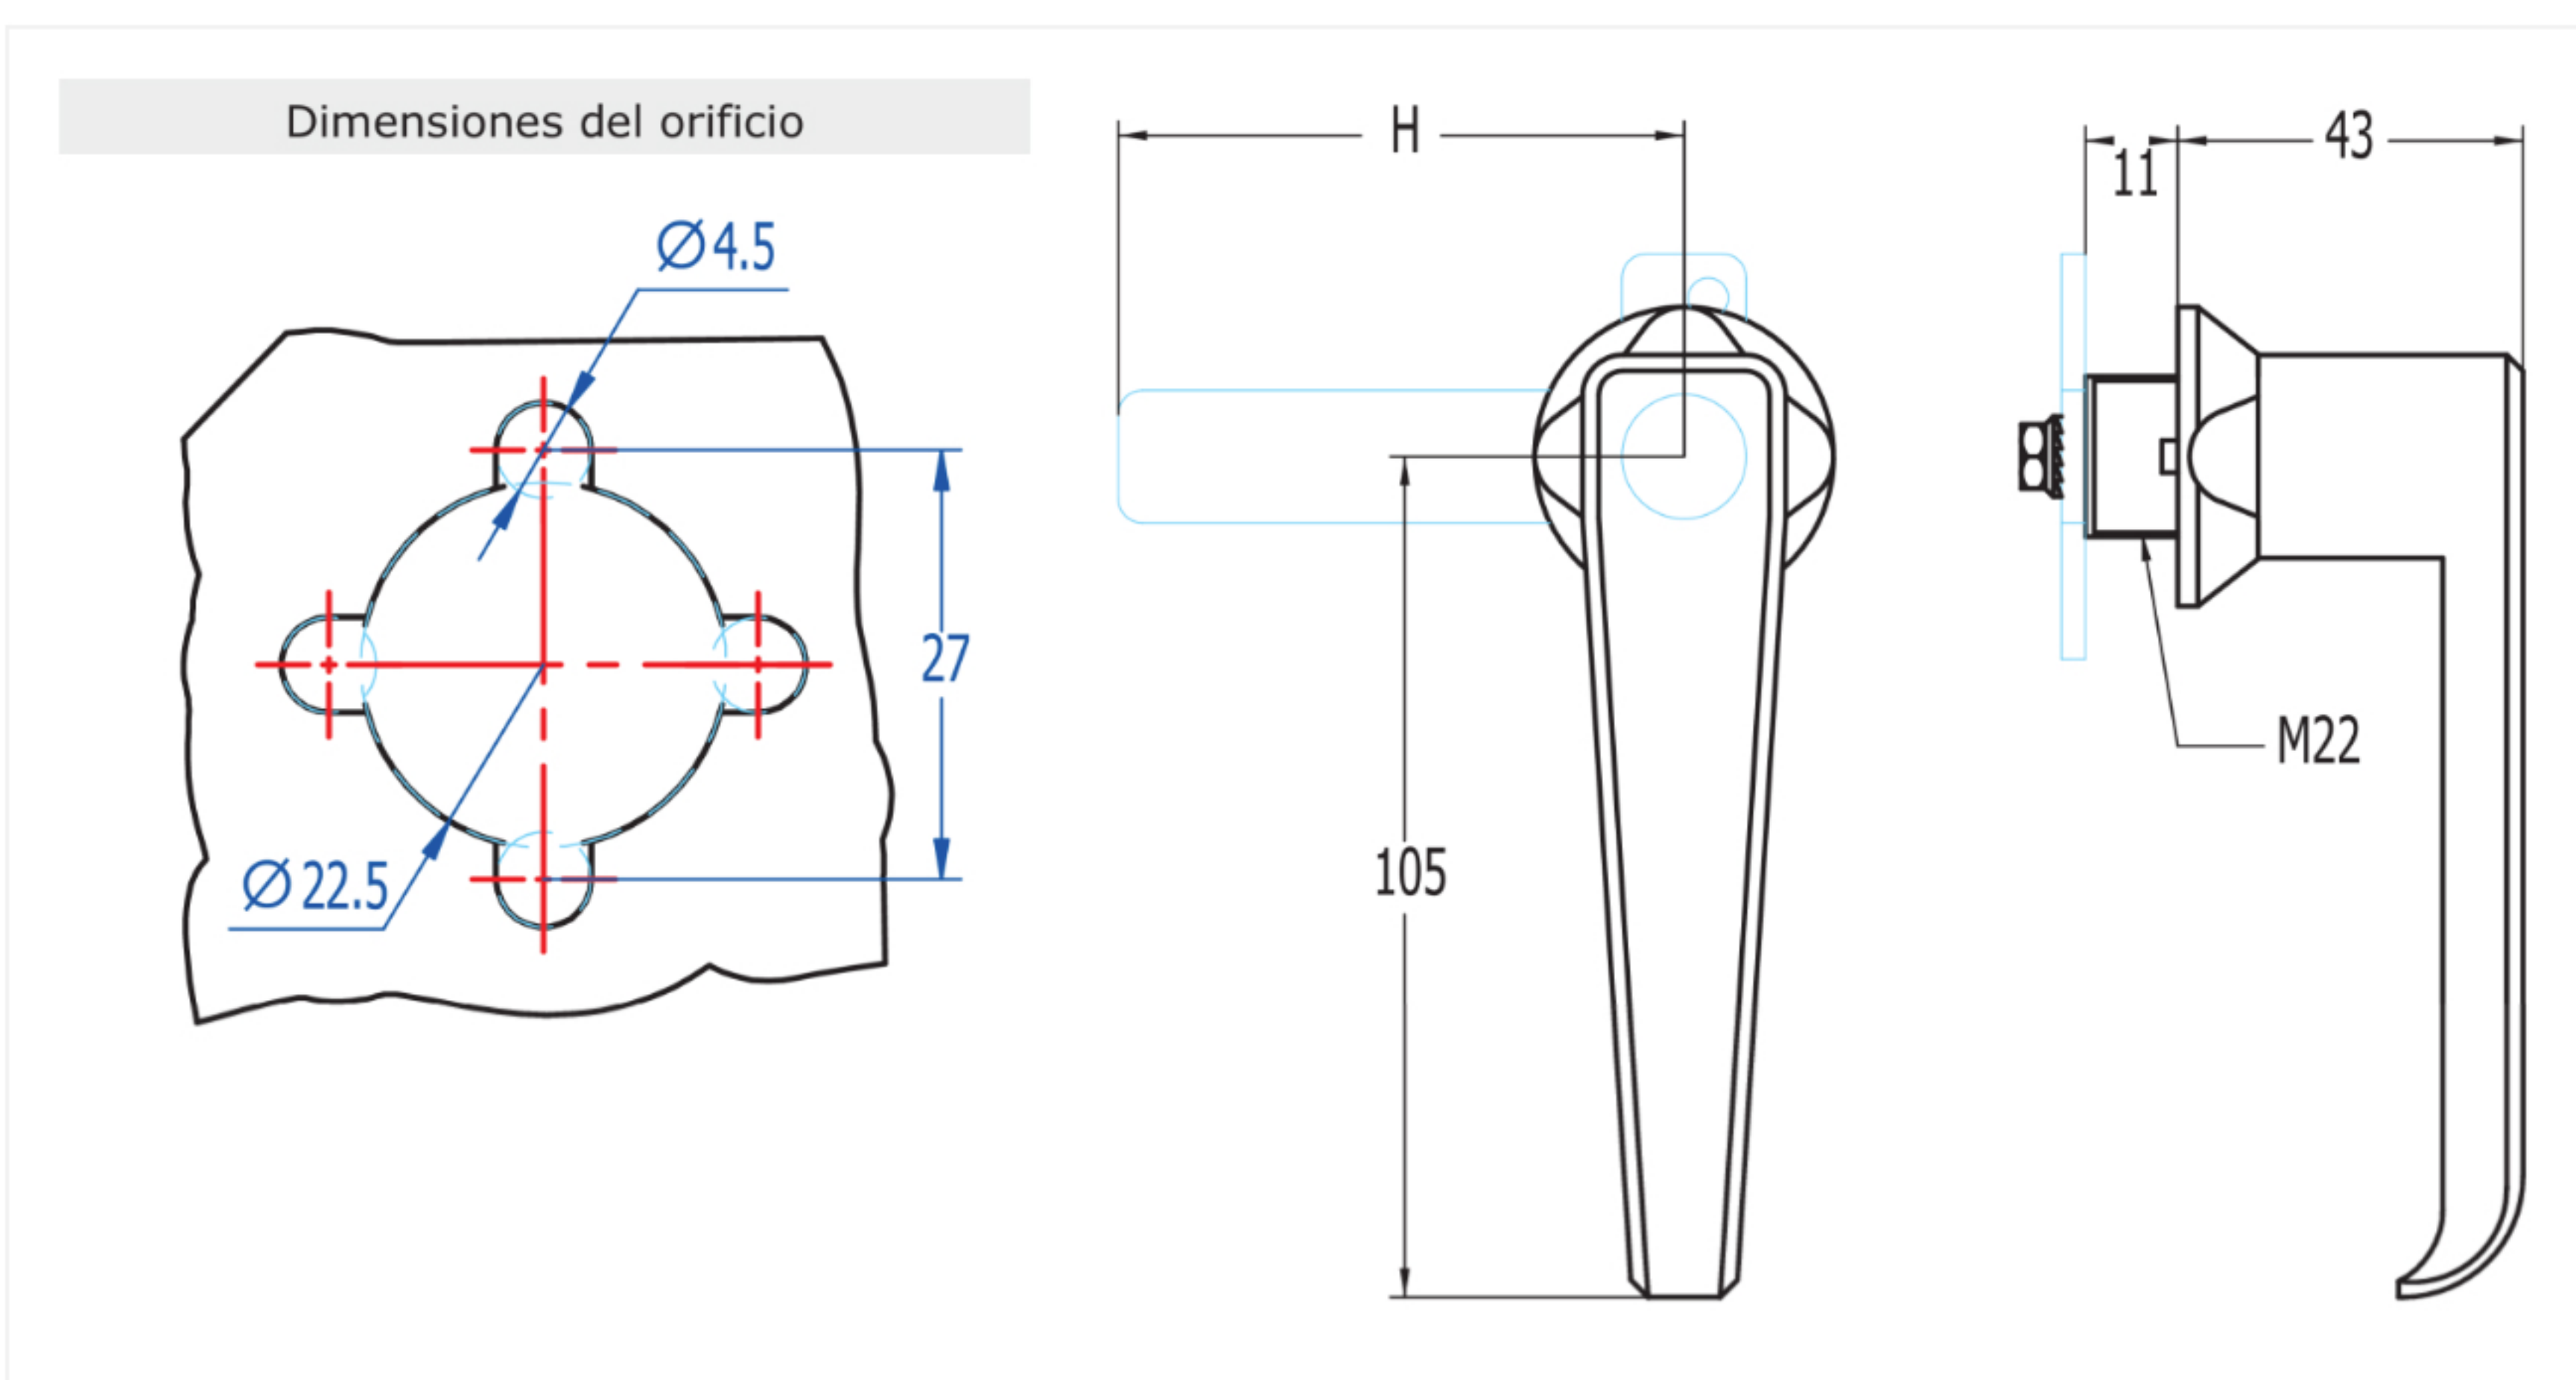

Otros Accesorios:

Funda plegable
Accesorios: página 63.

Funda llave
Accesorios: página 63.

LENGÜETAS								
M	M30	M41	M42	M43	M50	M60	M68	M31
H	70	68	64	43	50	60	68	31
G	-	8	14	-	-	-	-	-