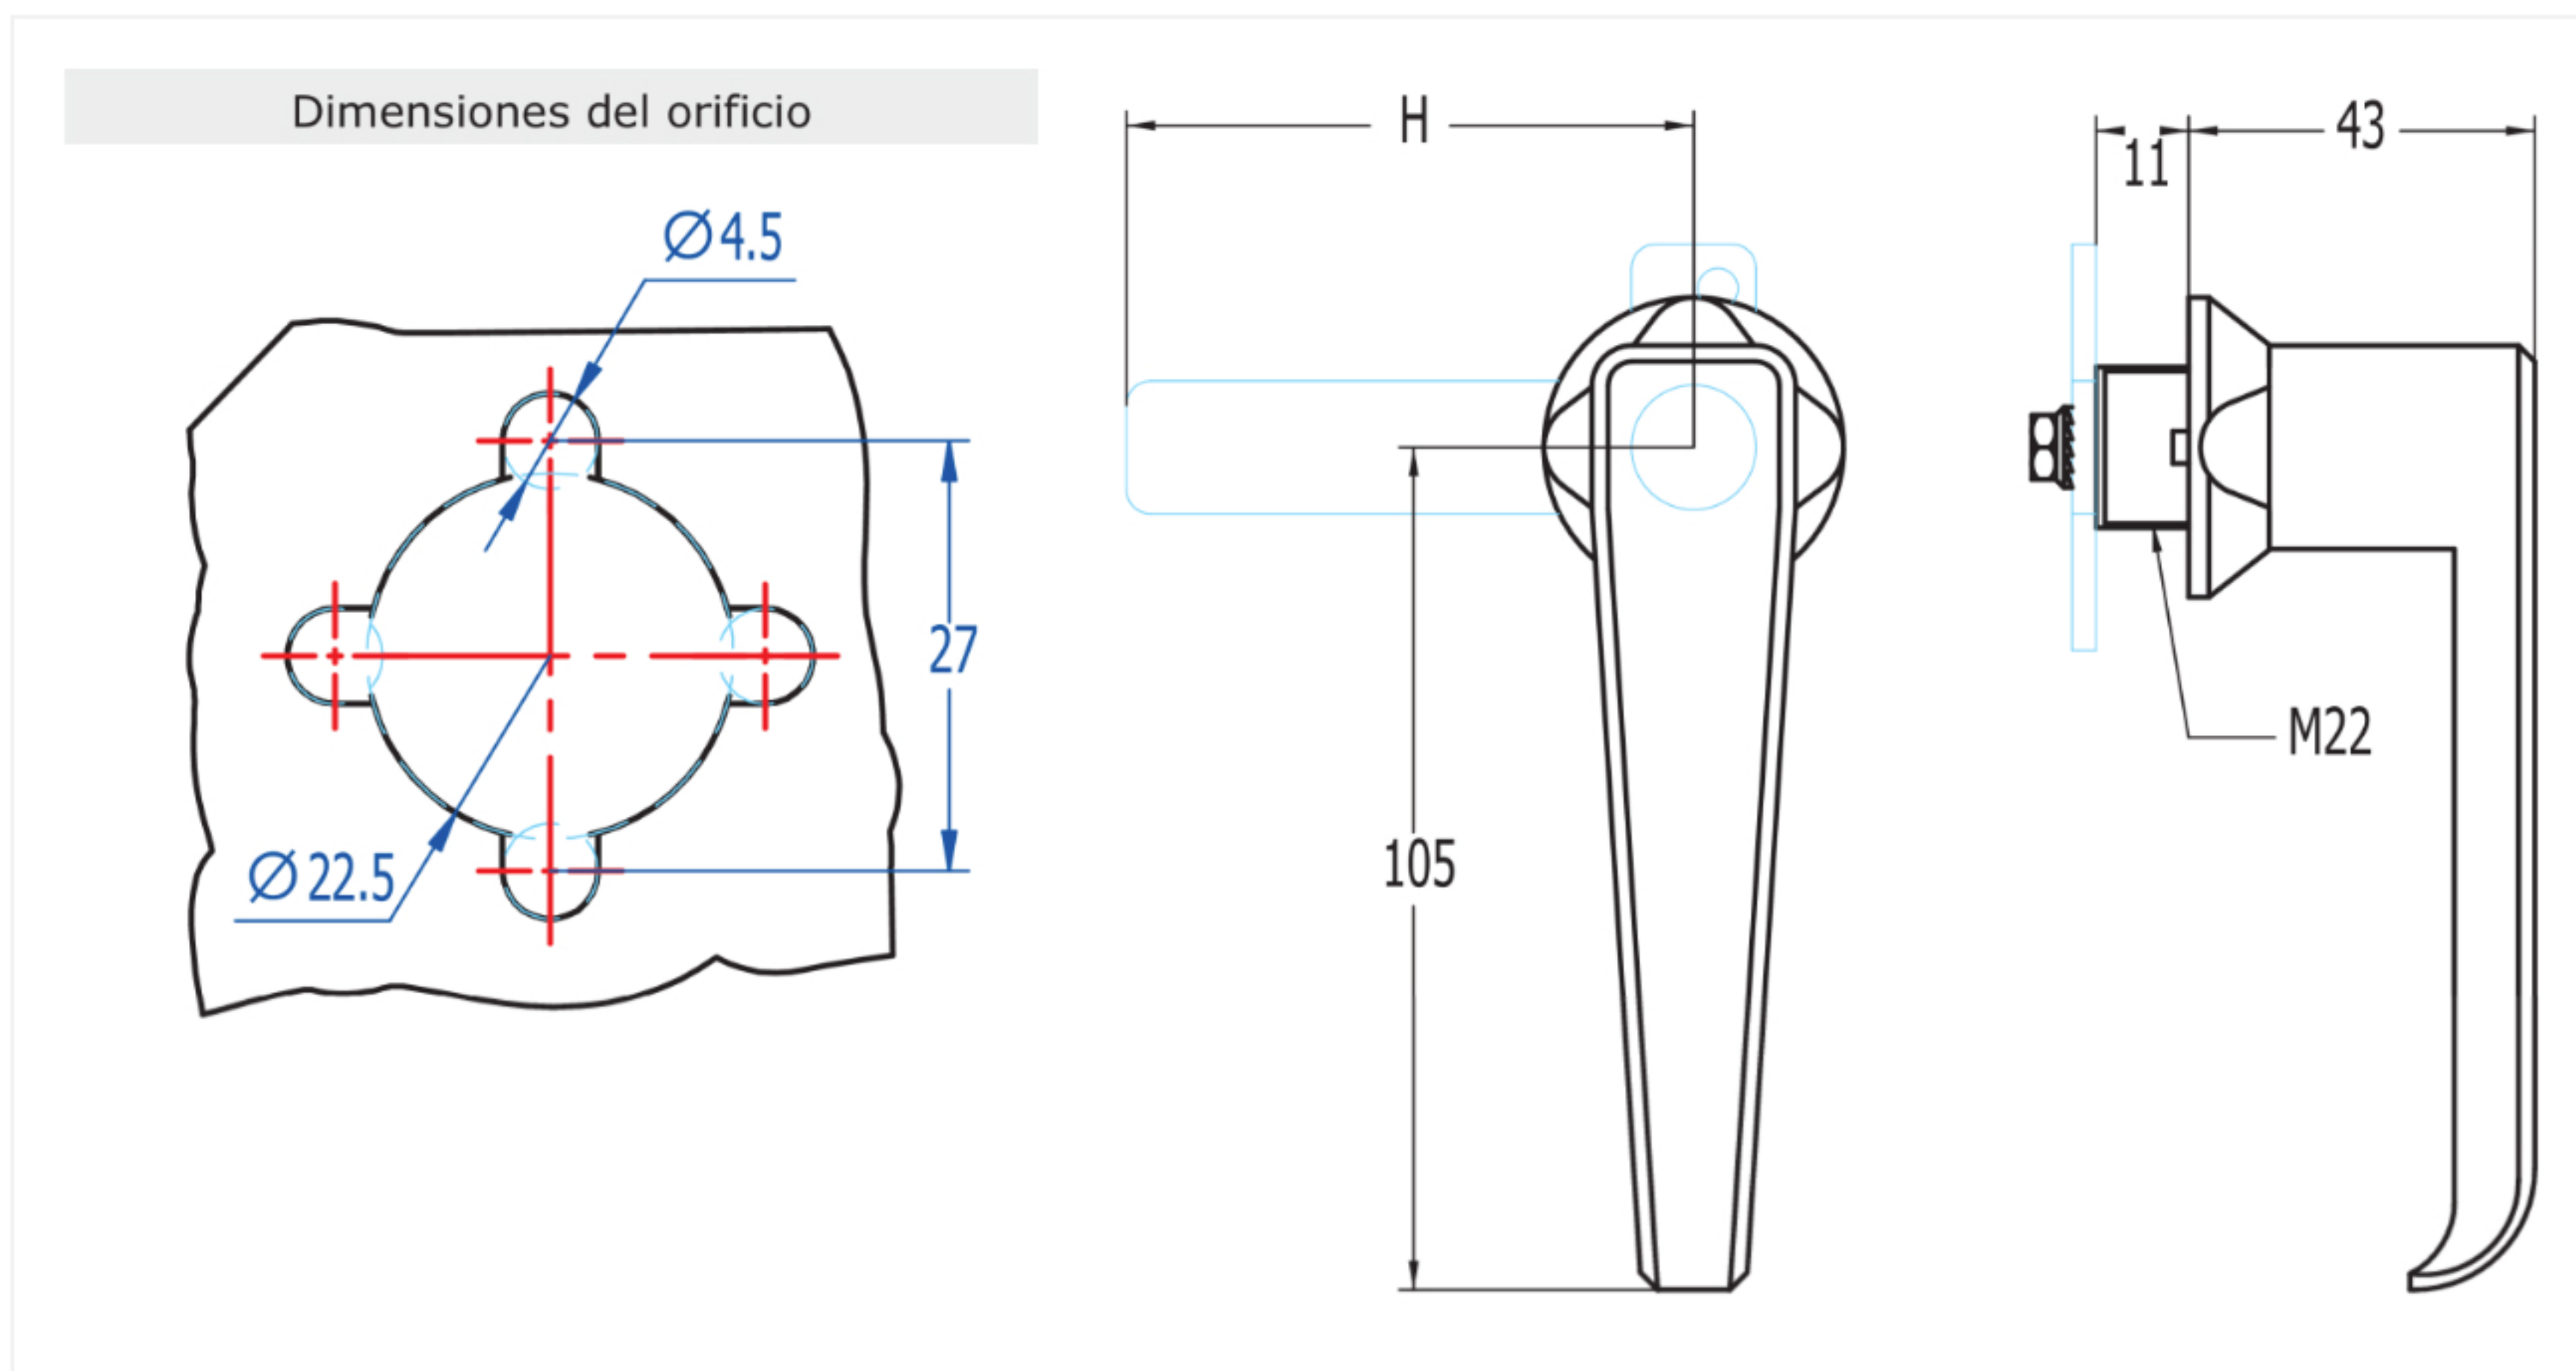

Otros Accesorios:

Funda plegable
Accesorios: página 63.

Funda llave
Accesorios: página 63.

LENGÜETAS								
M	M30	M41	M42	M43	M50	M60	M68	M31
H	70	68	64	43	50	60	68	31
G	-	8	14	-	-	-	-	-