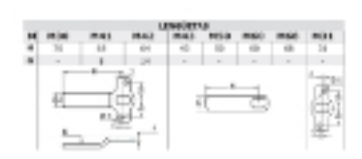

Home > General Industry > Locking systems > Handles > L Simple Handles > [L Simple Handles 687](#)

L Simple Handles 687

L handle with cam for metal cabinets.

TYPE	Square 8 mm Square 7 mm
MATERIAL	Zamak
FINISH	Black, Chromium plated
N° COMBINATIONS	-
WEIGHT(grams)	235
LOCKING DIRECTION	90° Right/Left
ACCESORIES	M22 nut, M22 metallic washer, M22 anti turn washer
KEY	3018C