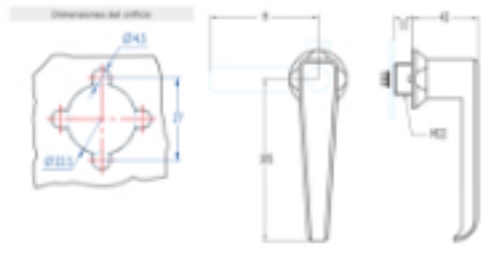

Home > General Industry > Locking systems > Handles > L Simple Handles > [L Simple Handles 687](#)

L Simple Handles 687

L handle with cam for metal cabinets.

TYPE	Square 8 mm Square 7 mm
MATERIAL	Zamak
FINISH	Black, Chromium plated
N° COMBINATIONS	-
WEIGHT(grams)	235
LOCKING DIRECTION	90° Right/Left
ACCESORIES	M22 nut, M22 metallic washer, M22 anti turn washer
KEY	3018C