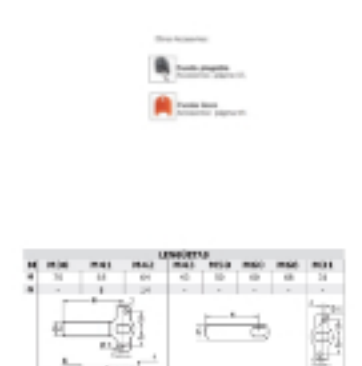

Home > General Industry > Locking systems > Handles > L Simple Handles > [L Simple Handles 688](#)

L Simple Handles 688

L handle with cam for metal cabinets.

| | |
|-------------------|--|
| TYPE | Without key / with turn |
| MATERIAL | Zamak |
| FINISH | Black, Chromium plated |
| N° COMBINATIONS | - |
| WEIGHT(grams) | 298 |
| LOCKING DIRECTION | - |
| ACCESORIES | M22 nut, M22 metallic washer, M22 anti turn washer |
| KEY | - |