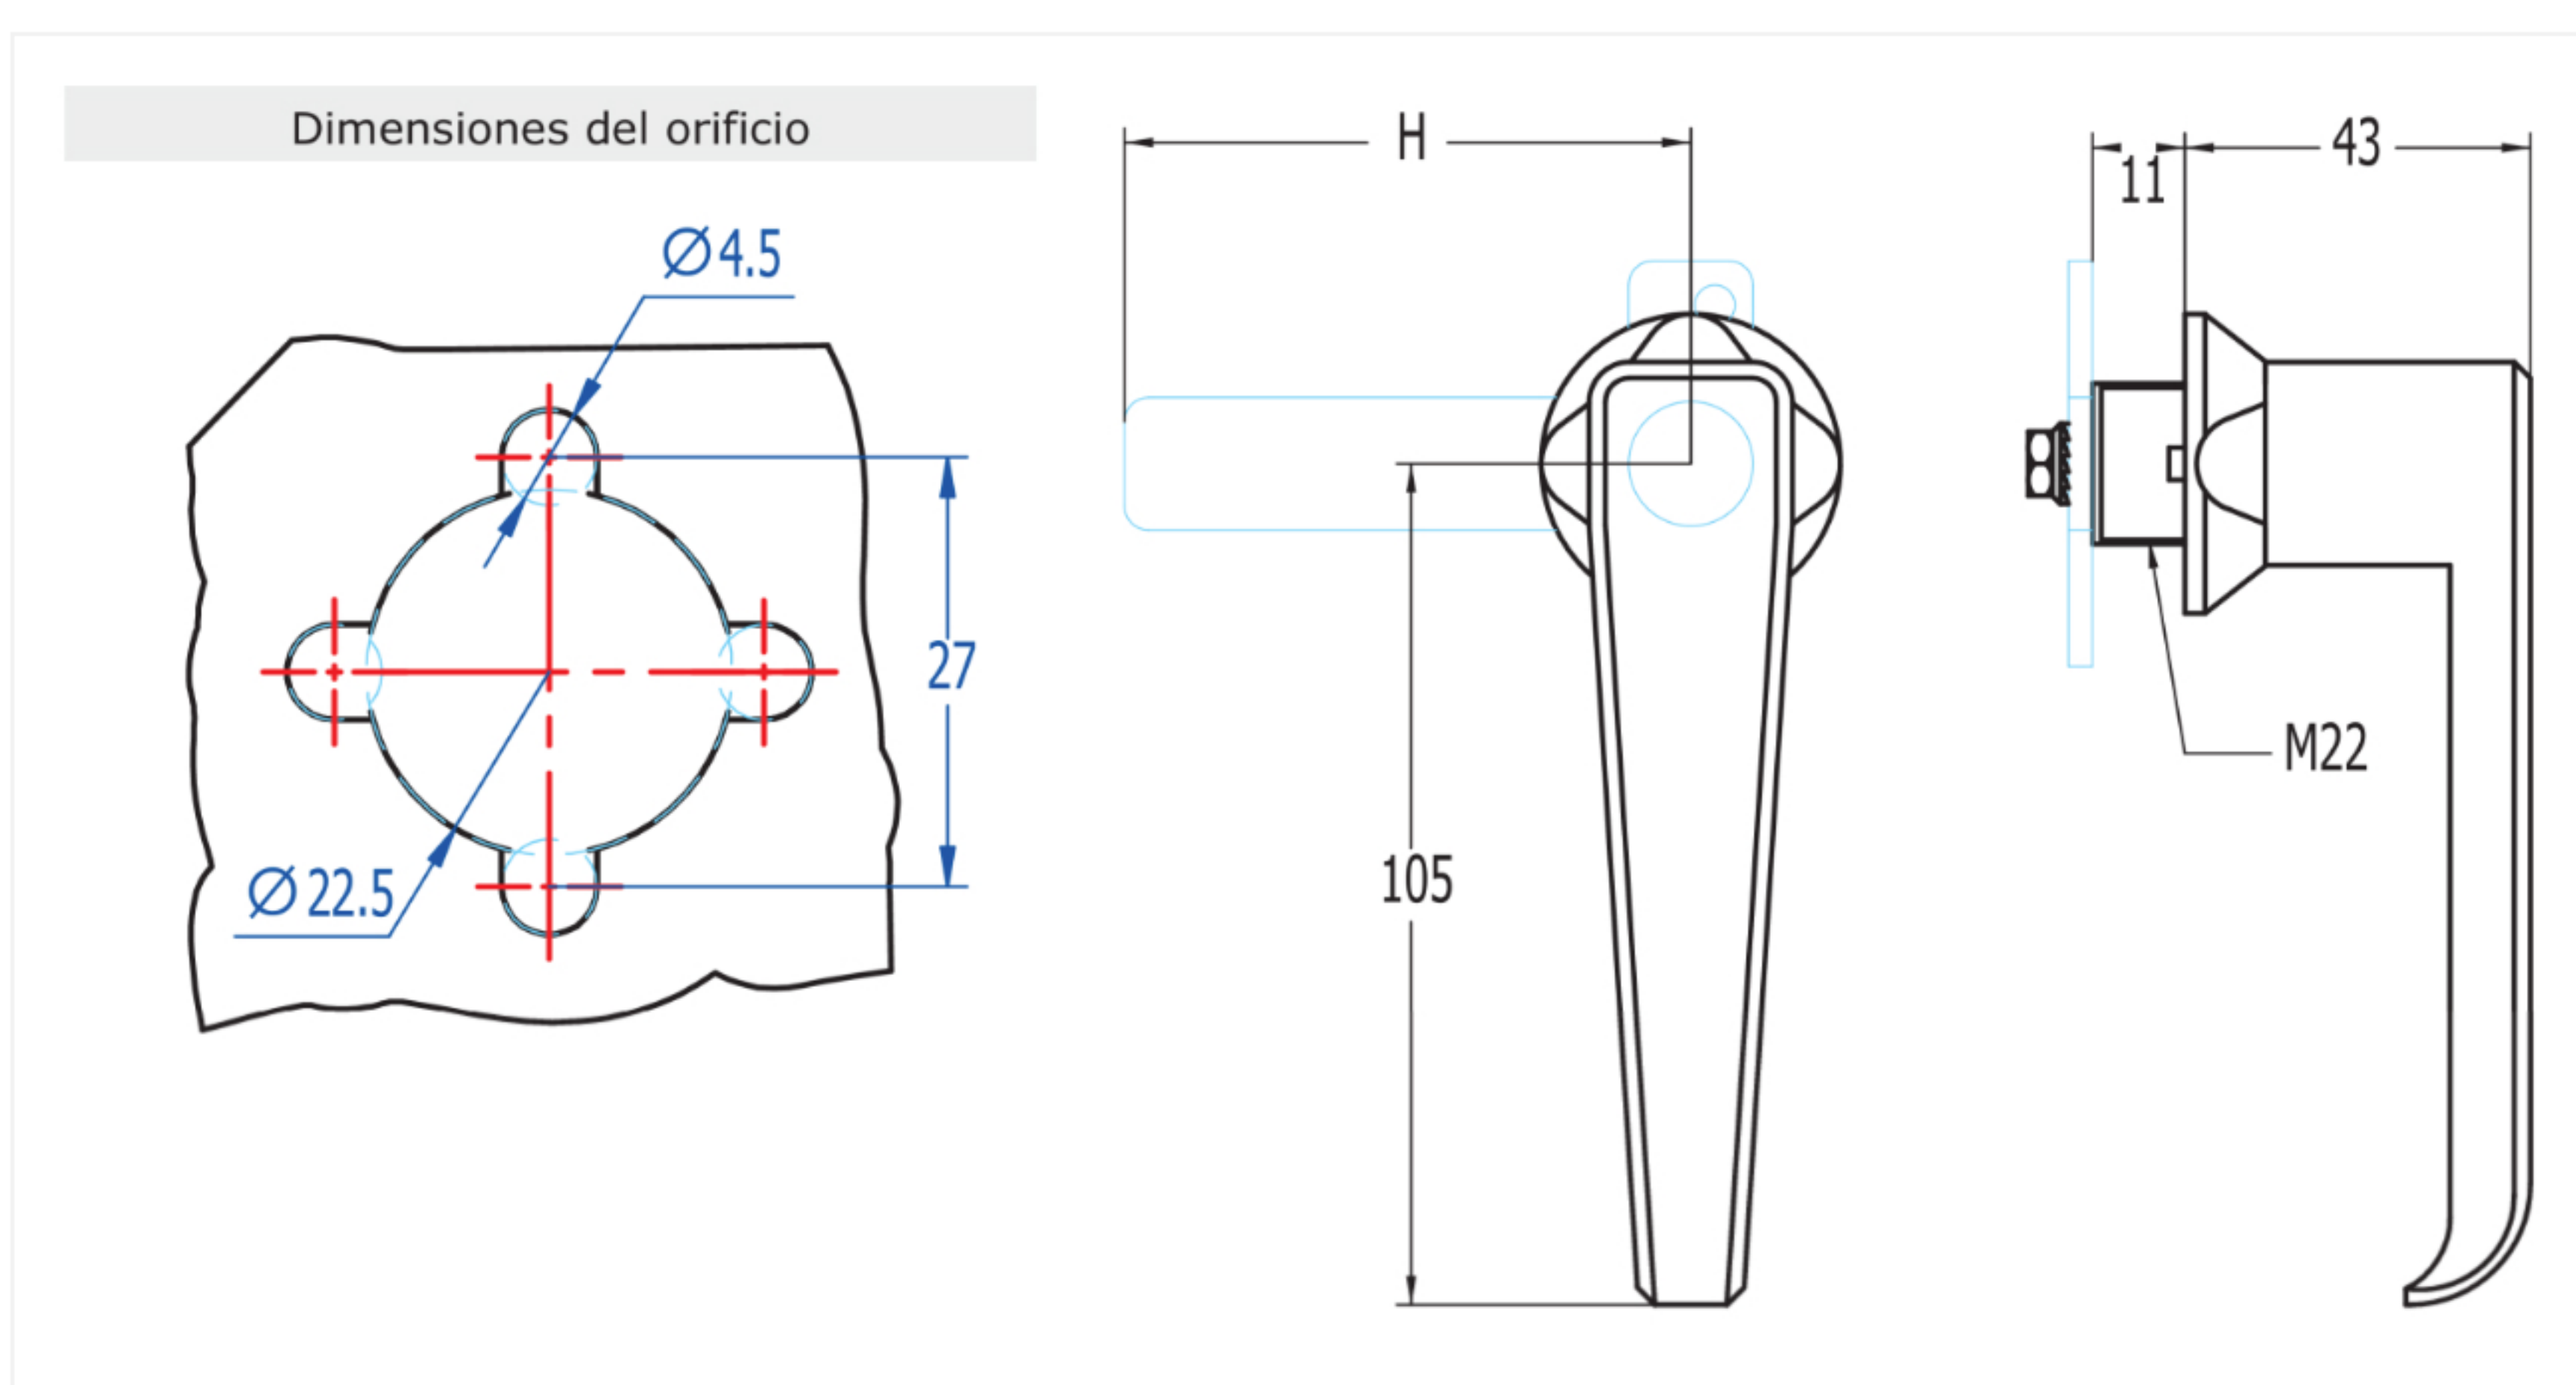

Otros Accesorios:

Funda plegable
Accesorios: página 63.

Funda llave
Accesorios: página 63.

LENGÜETAS								
M	M30	M41	M42	M43	M50	M60	M68	M31
H	70	68	64	43	50	60	68	31
G	-	8	14	-	-	-	-	-