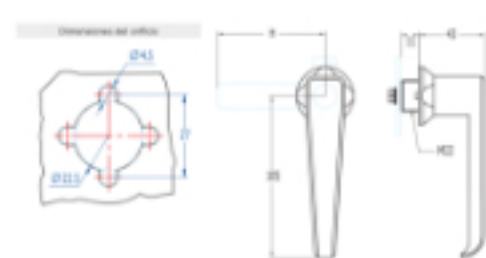

Home > General Industry > Locking systems > Handles > L Simple Handles > [L Simple Handles 688](#)

L Simple Handles 688

L handle with cam for metal cabinets.

| | |
|-------------------|--|
| TYPE | Without key / with turn |
| MATERIAL | Zamak |
| FINISH | Black, Chromium plated |
| N° COMBINATIONS | - |
| WEIGHT(grams) | 298 |
| LOCKING DIRECTION | - |
| ACCESORIES | M22 nut, M22 metallic washer, M22 anti turn washer |
| KEY | - |