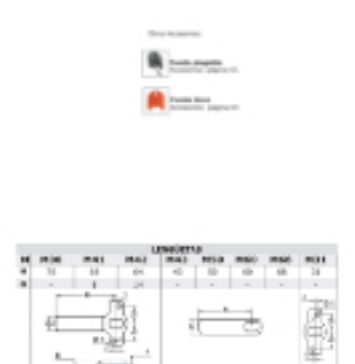

Home > General Industry > Locking systems > Handles > L Simple Handles > [L Simple Handles 689](#)

L Simple Handles 689

L handle with cam for metal cabinets.

TYPE	Handle / without turn
MATERIAL	Zamak
FINISH	Black, Chromium plated
Nº COMBINATIONS	-
WEIGHT(grs)	246
LOCKING DIRECTION	-
ACCESORIES	M22 nut, M22 metallic washer, M22 anti turn washer
KEY	-