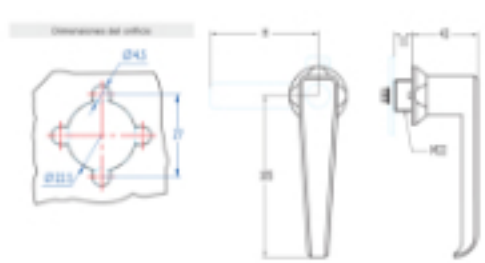

Home > General Industry > Locking systems > Handles > L Simple Handles > [L Simple Handles 689](#)

L Simple Handles 689

L handle with cam for metal cabinets.

TYPE	Handle / without turn
MATERIAL	Zamak
FINISH	Black, Chromium plated
Nº COMBINATIONS	-
WEIGHT(grs)	246
LOCKING DIRECTION	-
ACCESORIES	M22 nut, M22 metallic washer, M22 anti turn washer
KEY	-