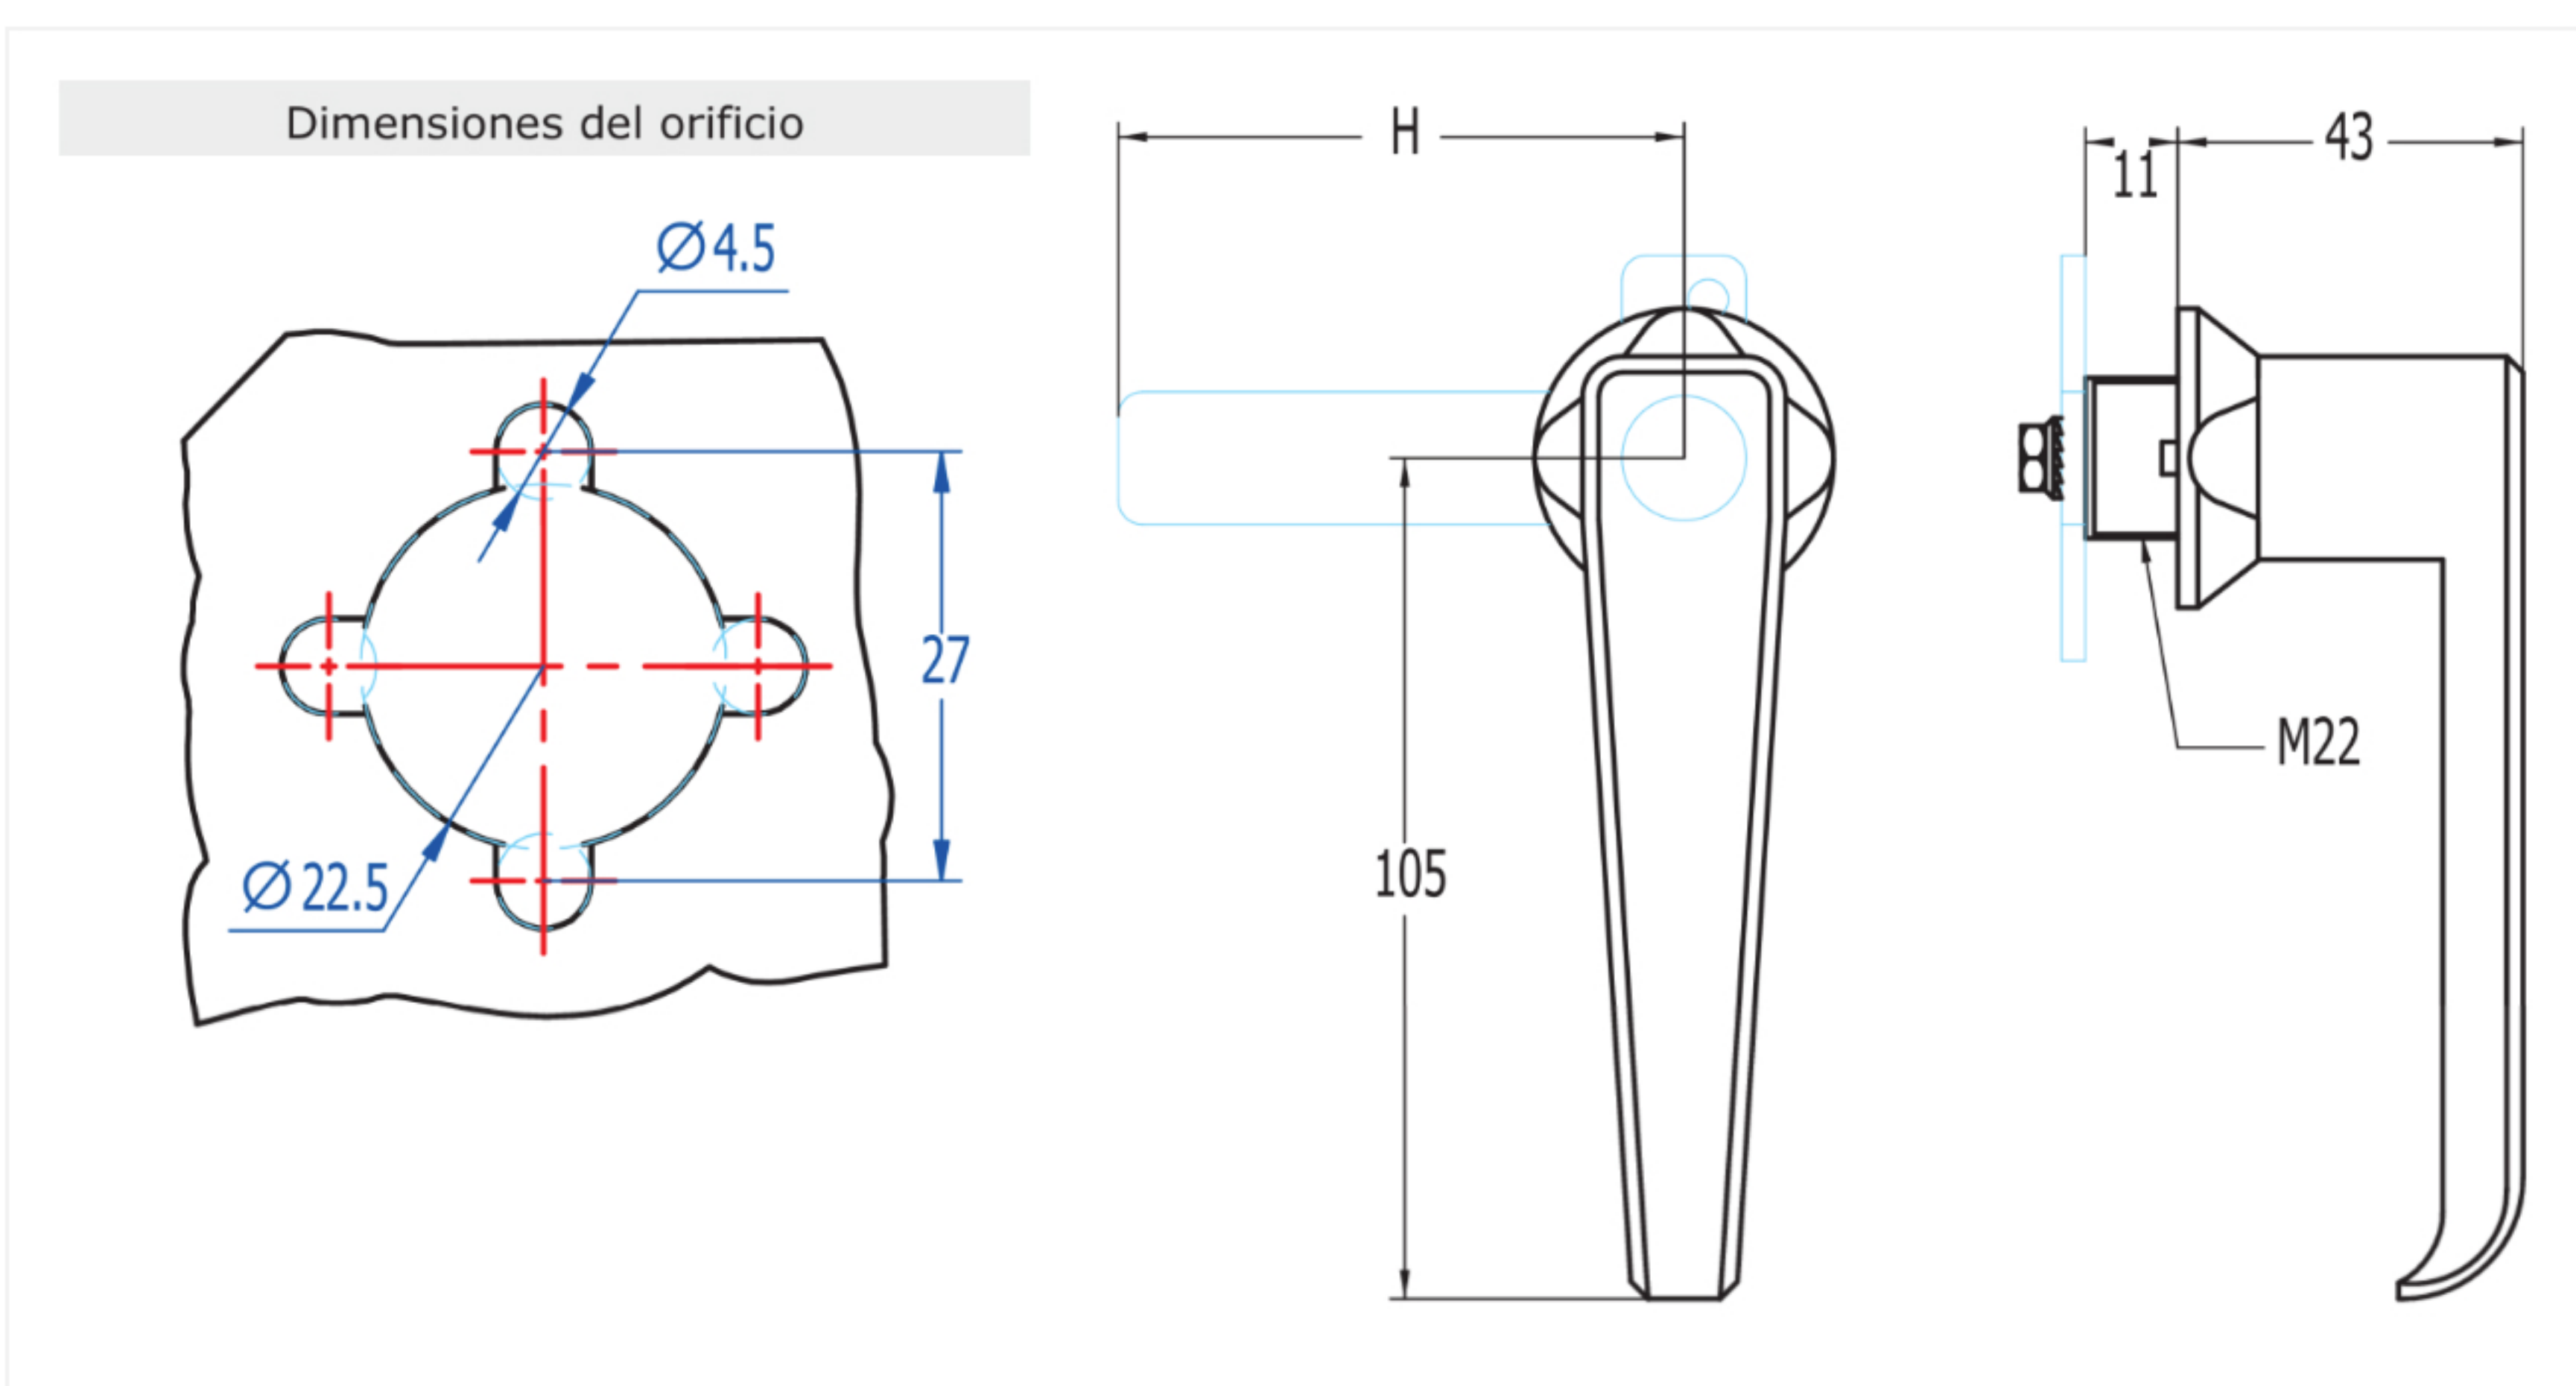

Otros Accesorios:

Funda plegable
Accesorios: página 63.

Funda llave
Accesorios: página 63.

LENGÜETAS								
M	M30	M41	M42	M43	M50	M60	M68	M31
H	70	68	64	43	50	60	68	31
G	-	8	14	-	-	-	-	-