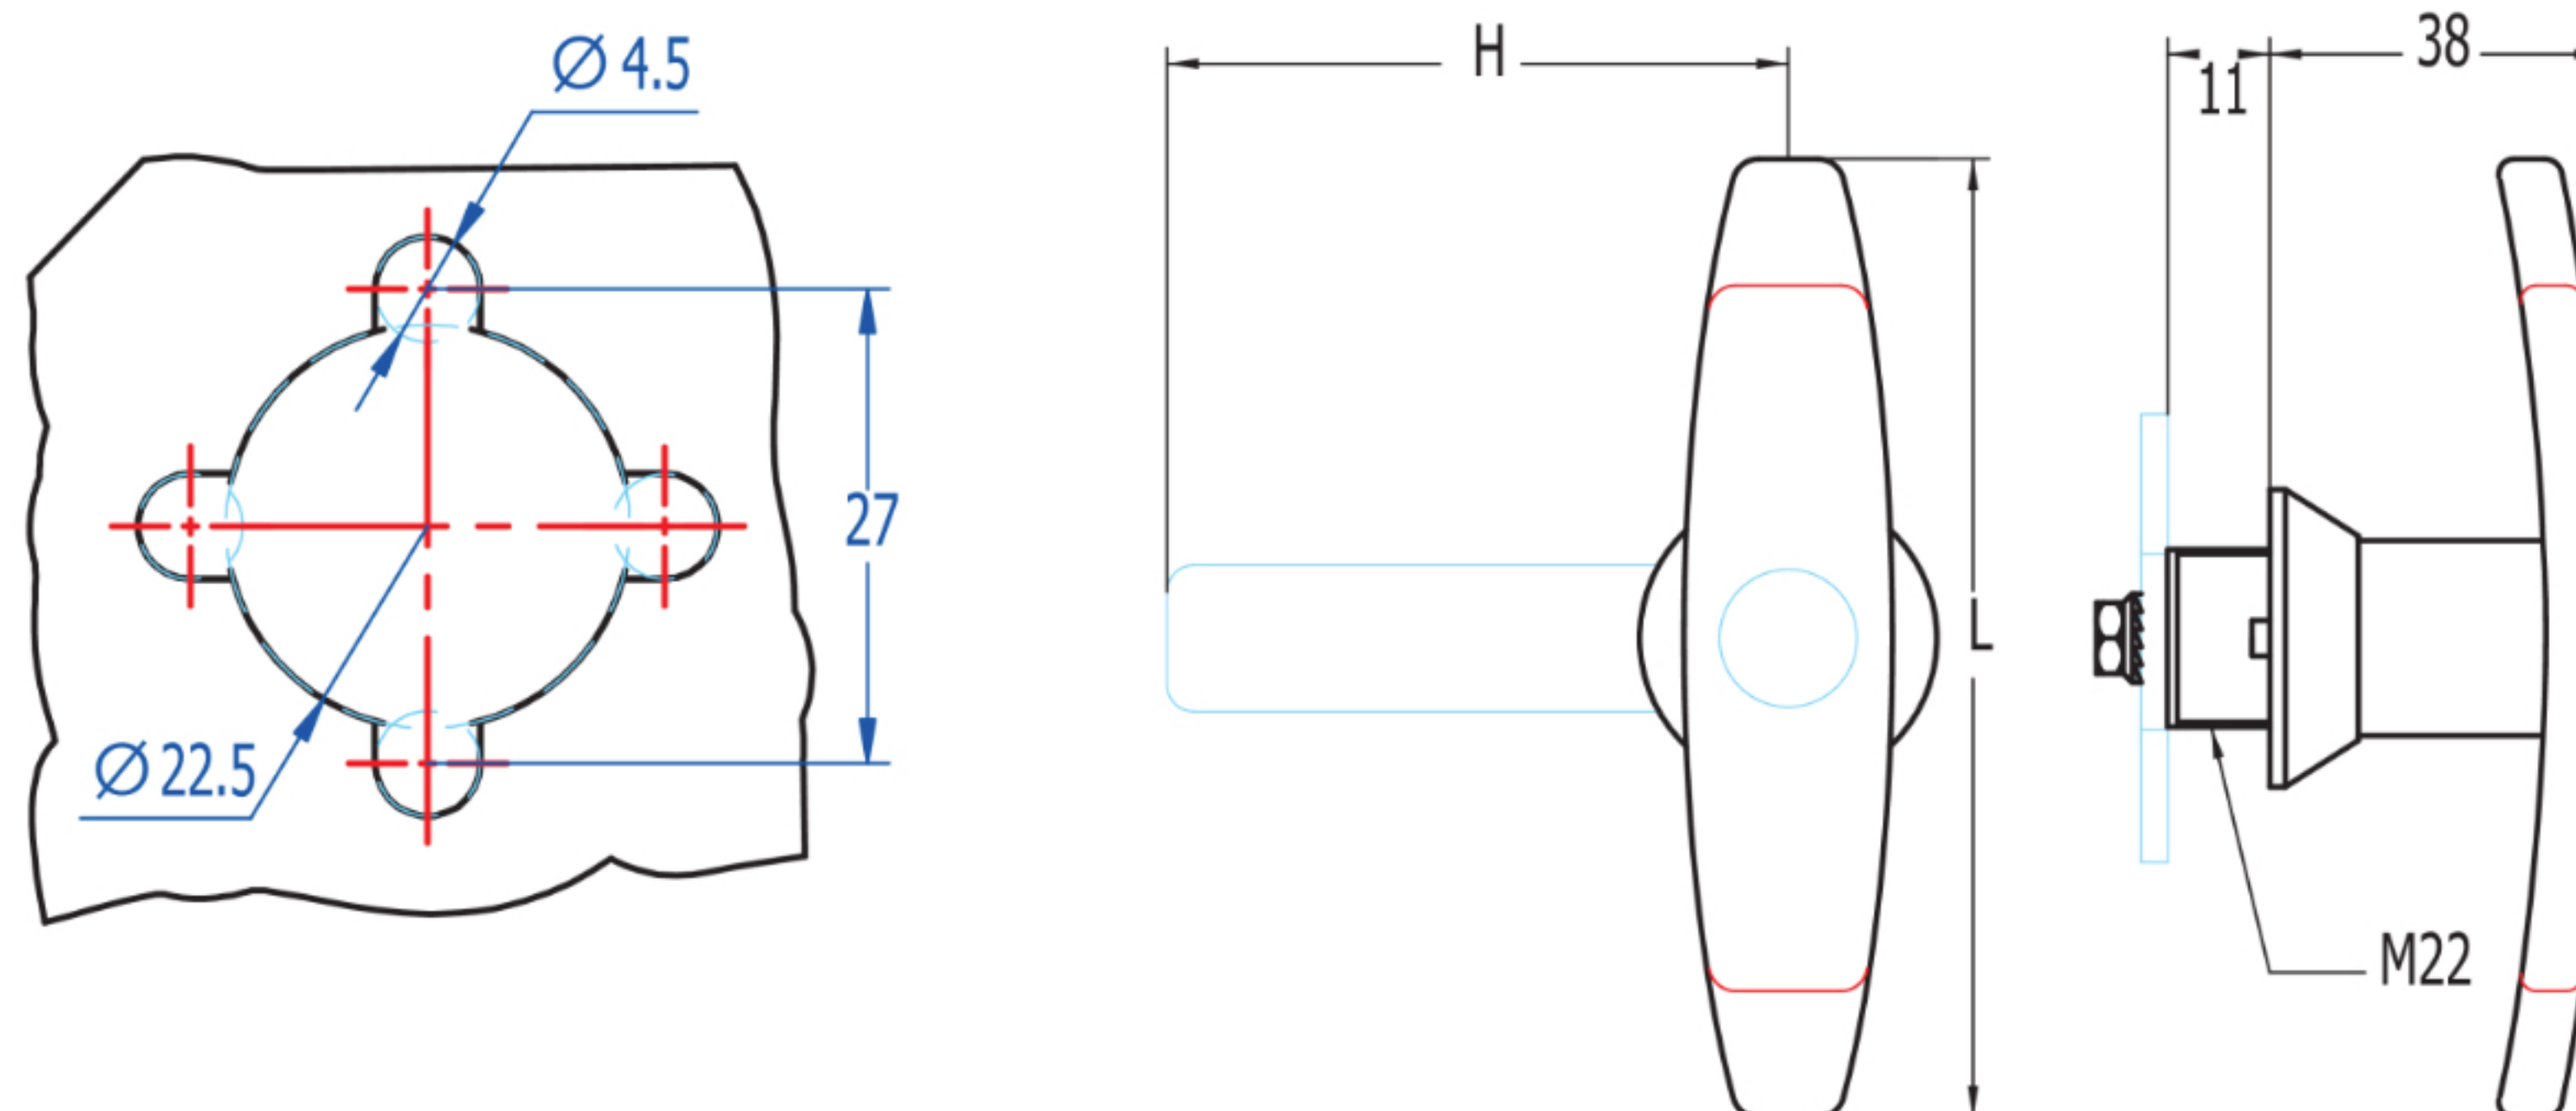

Dimensiones del orificio

Otros Accesorios:

Funda plegable
Accesorios: página 63.

Funda llave
Accesorios: página 63.

LENGÜETAS

M	M30	M41	M42	M43	M50	M60	M68	M31
H	70	68	64	43	50	60	68	31
G	-	8	14	-	-	-	-	-