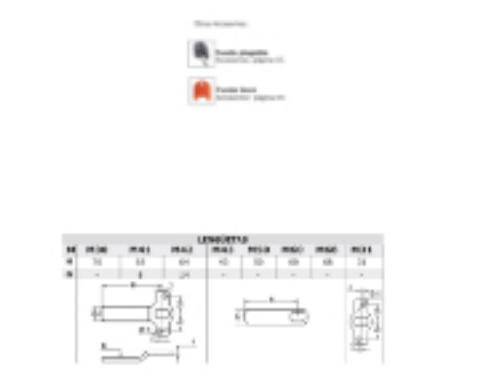

Home > General Industry > Locking systems > Handles > T Handles > [T Handles 693](#)

T Handles 693

T handle with cam for metal cabinets.

TYPE	Triangular 8 mm
KEY	-
MATERIAL	Zamak
FINISH	Black, Chromium plated
Nº COMBINATIONS	-
FEATURES	L = 80 mm
WEIGHT(grs)	214
LOCKING DIRECTION	Triangular 8 mm
ACCESORIES	M22 nut, M22 metallic washer, M22 anti turn washer
KEY	3018T