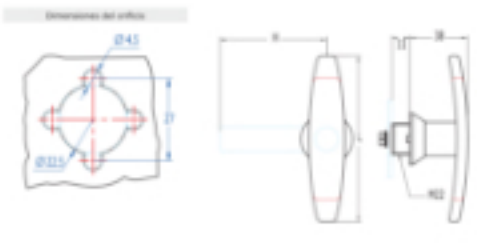

Home > General Industry > Locking systems > Handles > T Handles > [T Handles 693](#)

T Handles 693

T handle with cam for metal cabinets.

TYPE	Triangular 8 mm
KEY	-
MATERIAL	Zamak
FINISH	Black, Chromium plated
Nº COMBINATIONS	-
FEATURES	L = 80 mm
WEIGHT(grs)	214
LOCKING DIRECTION	Triangular 8 mm
ACCESORIES	M22 nut, M22 metallic washer, M22 anti turn washer
KEY	3018T