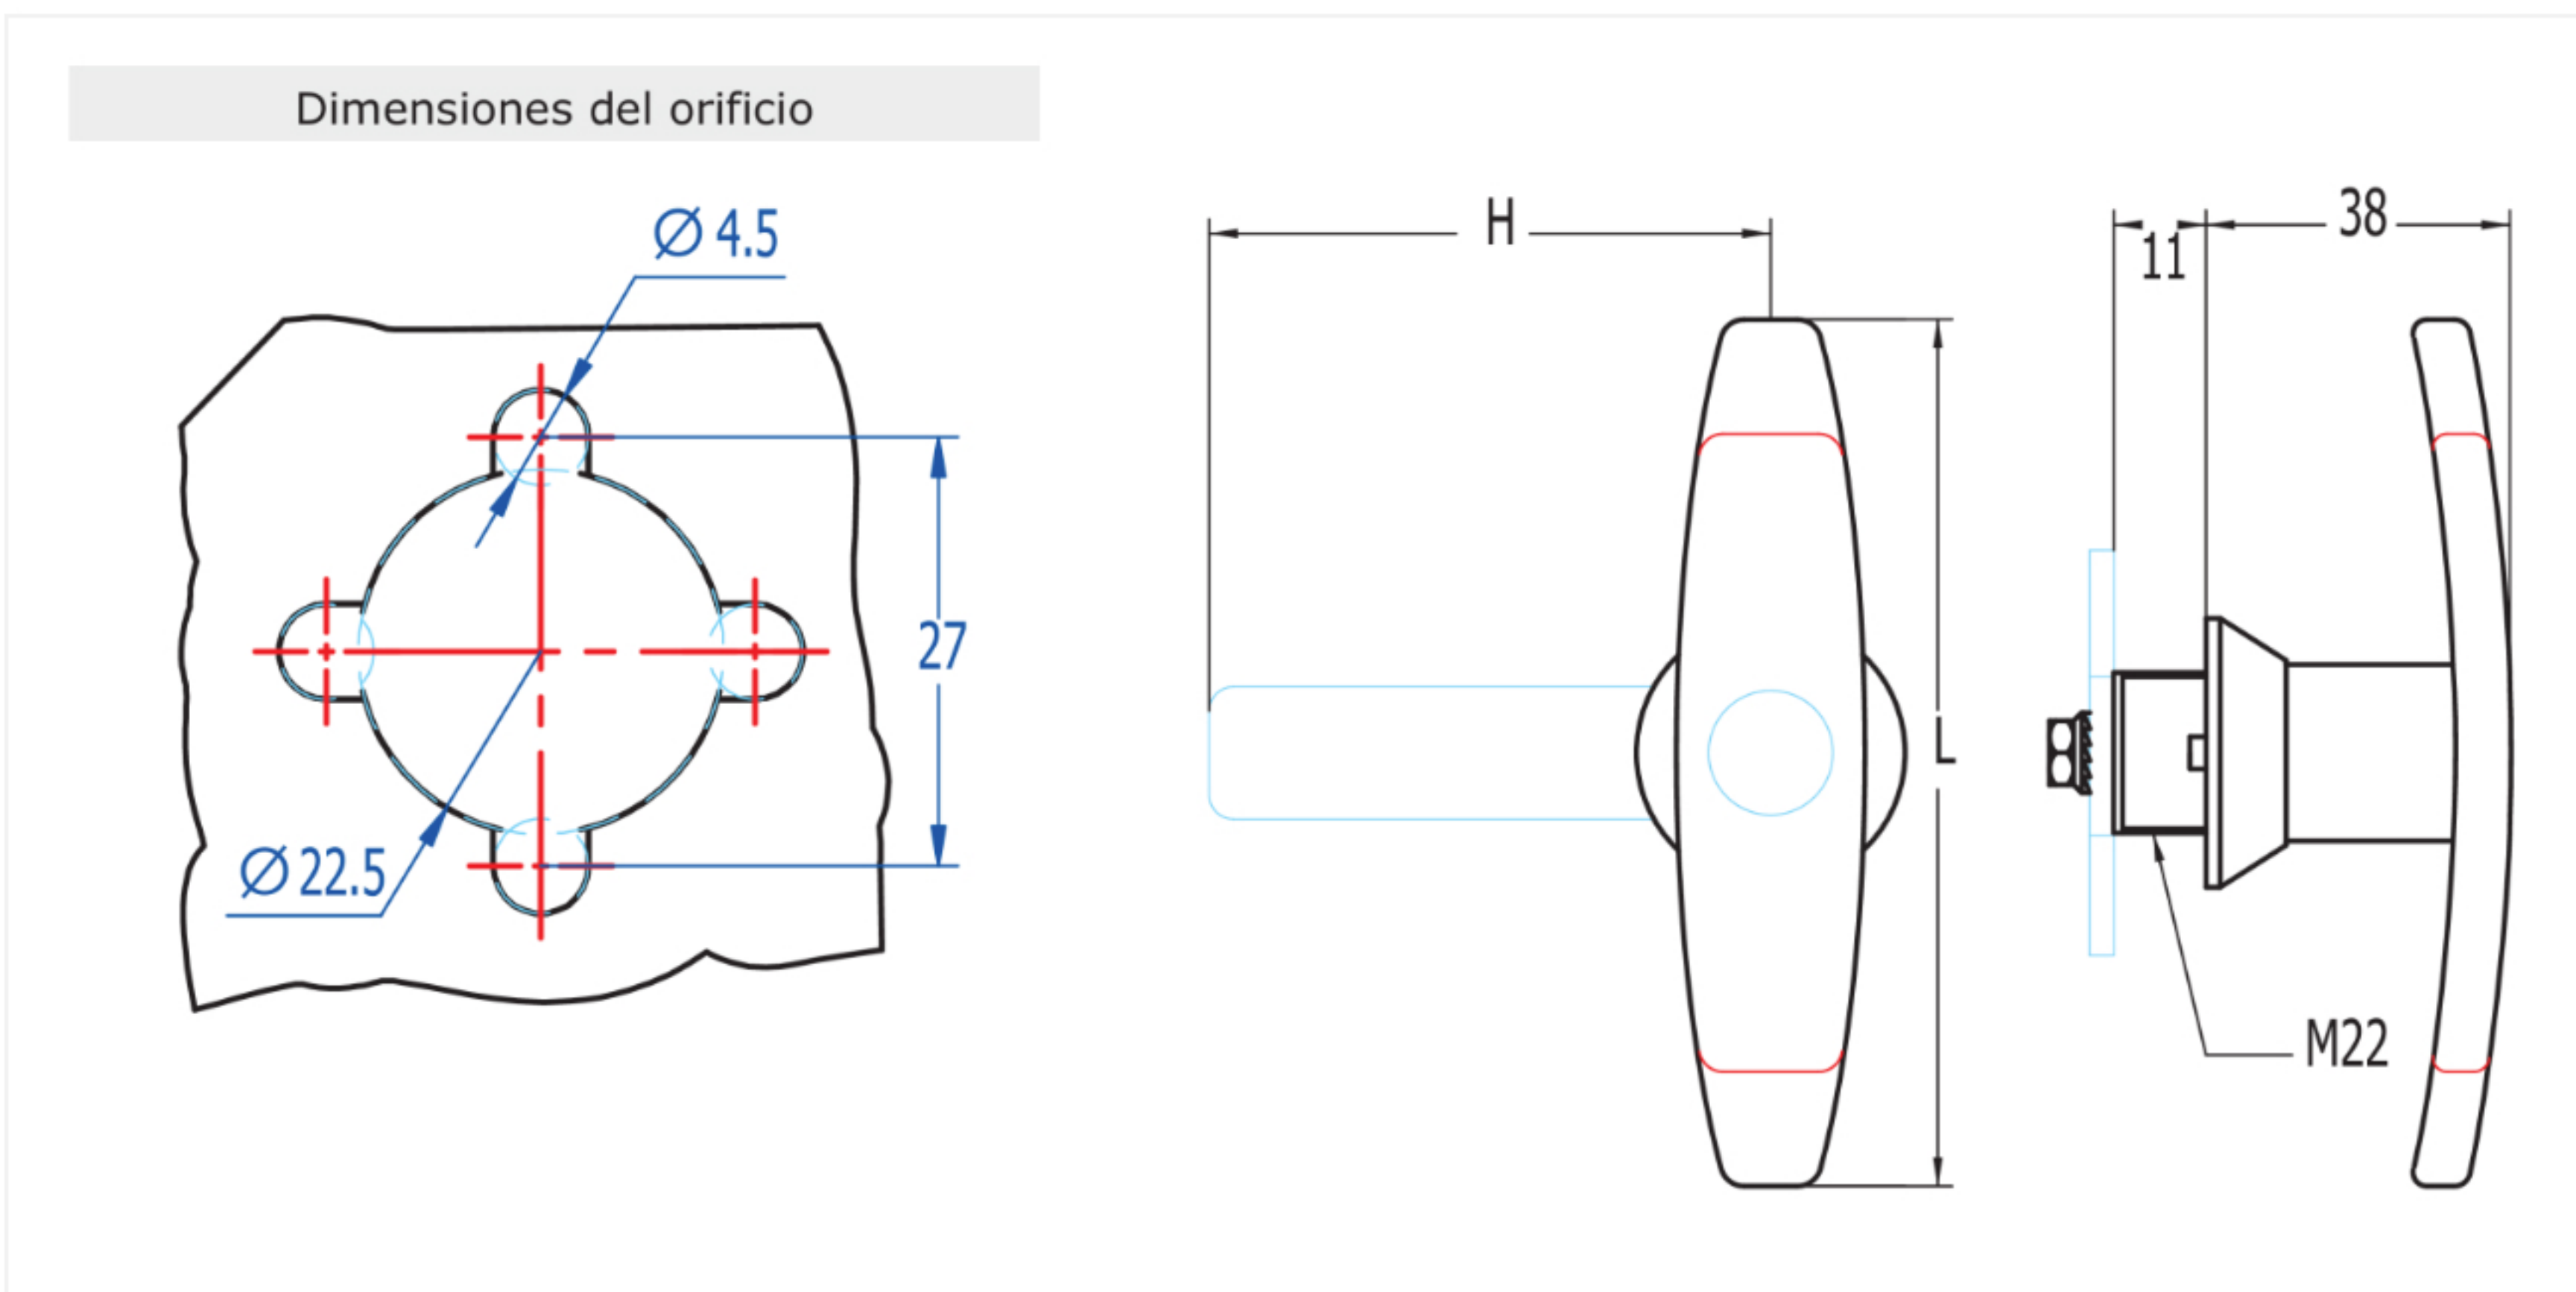

Home > General Industry > Locking systems > Handles > T Handles > [T Handles 698](#)

Otros Accesorios:

Funda plegable
Accesorios: página 63.

Funda llave
Accesorios: página 63.

LENGÜETAS								
M	M30	M41	M42	M43	M50	M60	M68	M31
H	70	68	64	43	50	60	68	31
G	-	8	14	-	-	-	-	-

T Handles 698

T handle with cam for metal cabinets.

TYPE	Without key / with turn
KEY	-
MATERIAL	Zamak
FINISH	Black, Chromium plated
Nº COMBINATIONS	-
FEATURES	L = 80 mm
WEIGHT(grams)	228
LOCKING DIRECTION	-
ACCESORIES	M22 nut, M22 metallic washer, M22 anti turn washer
KEY	-

Categories: [General Industry](#), [Handles](#), [Locking systems](#), [T Handles](#)

Plástico - Témpera