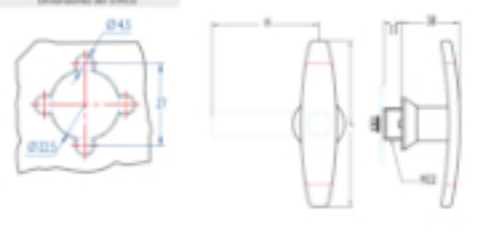

Home > General Industry > Locking systems > Handles > T Handles > [T Handles 698](#)

Otros Accesorios:

Funda plegable
Accesorios: página 63.

Funda llave
Accesorios: página 63.

LENGÜETAS								
M	M30	M41	M42	M43	M50	M60	M68	M31
H	70	68	64	43	50	60	68	31
G	-	8	14	-	-	-	-	-

T Handles 698

T handle with cam for metal cabinets.

TYPE	Without key / with turn
KEY	-
MATERIAL	Zamak
FINISH	Black, Chromium plated
Nº COMBINATIONS	-
FEATURES	L = 80 mm
WEIGHT(grams)	228
LOCKING DIRECTION	-
ACCESORIES	M22 nut, M22 metallic washer, M22 anti turn washer
KEY	-

Categories: [General Industry](#), [Handles](#), [Locking systems](#), [T Handles](#)