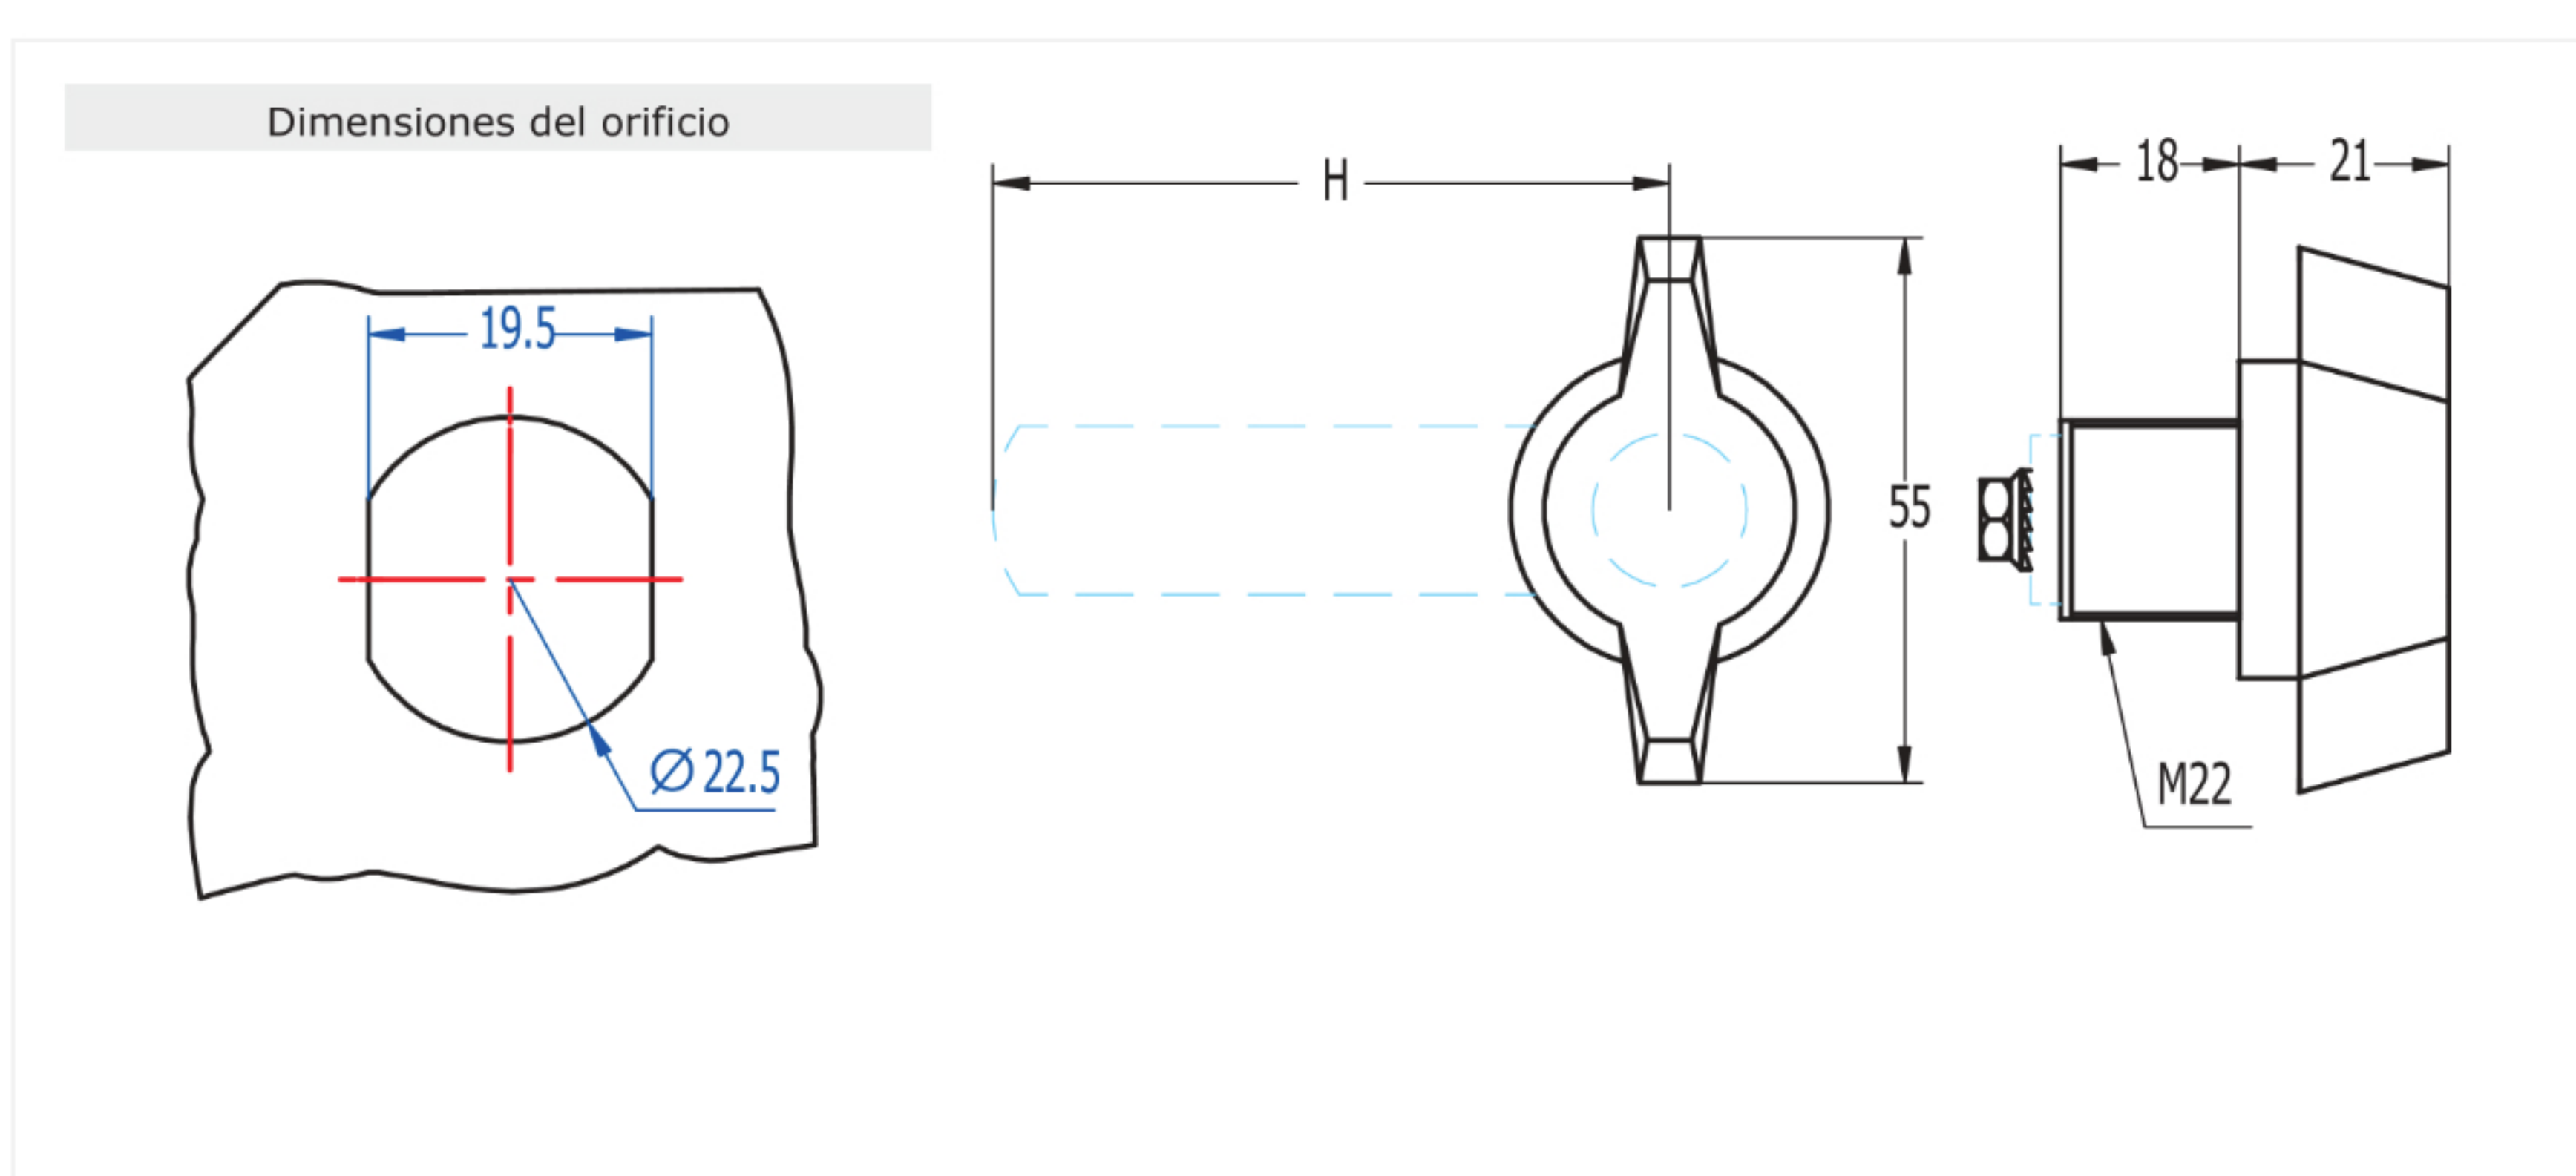

Home > General Industry > Locking systems > Handles > Wing Knob Handles > [Wing Knob Handles 648](#)

Otros Accesorios:

	LENGÜETAS							
M	M30	M41	M42	M43	M50	M60	M68	M31
H	70	68	64	43	50	60	68	31
G	-	8	14	-	-	-	-	-

Wing Knob Handles 648

Wing knob handle with cam for metal cabinets.

TYPE	Without key / with turn
MATERIAL	Zamak
FINISH	Black, Chromium plated
Nº COMBINATIONS	-
WEIGHT(grams)	180
LOCKING DIRECTION	90° Right / 90° Left
ACCESORIES	M22 nut, M22 metallic washer

Categories: [General Industry](#), [Handles](#), [Locking systems](#), [Wing Knob Handles](#)