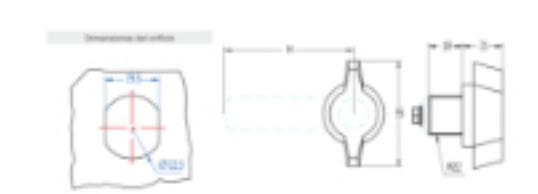

Home > General Industry > Locking systems > Handles > Wing Knob Handles > [Wing Knob Handles 648](#)

Otros Accesorios:

	LENGÜETAS							
M	M30	M41	M42	M43	M50	M60	M68	M31
H	70	68	64	43	50	60	68	31
G	-	8	14	-	-	-	-	-

## Wing Knob Handles 648

Wing knob handle with cam for metal cabinets.

TYPE	Without key / with turn
MATERIAL	Zamak
FINISH	Black, Chromium plated
Nº COMBINATIONS	-
WEIGHT(grams)	180
LOCKING DIRECTION	90° Right / 90° Left
ACCESORIES	M22 nut, M22 metallic washer