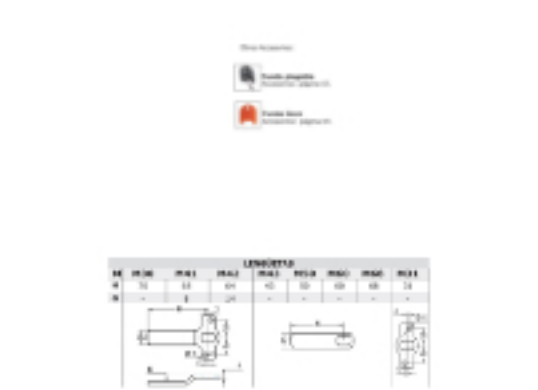

Home > General Industry > Locking systems > Handles > Wing Knob Handles > [Wing Knob Handles 648](#)

Otros Accesorios:

	LENGÜETAS							
M	M30	M41	M42	M43	M50	M60	M68	M31
H	70	68	64	43	50	60	68	31
G	-	8	14	-	-	-	-	-

## Wing Knob Handles 648

Wing knob handle with cam for metal cabinets.

TYPE	Without key / with turn
MATERIAL	Zamak
FINISH	Black, Chromium plated
Nº COMBINATIONS	-
WEIGHT(grams)	180
LOCKING DIRECTION	90° Right / 90° Left
ACCESORIES	M22 nut, M22 metallic washer