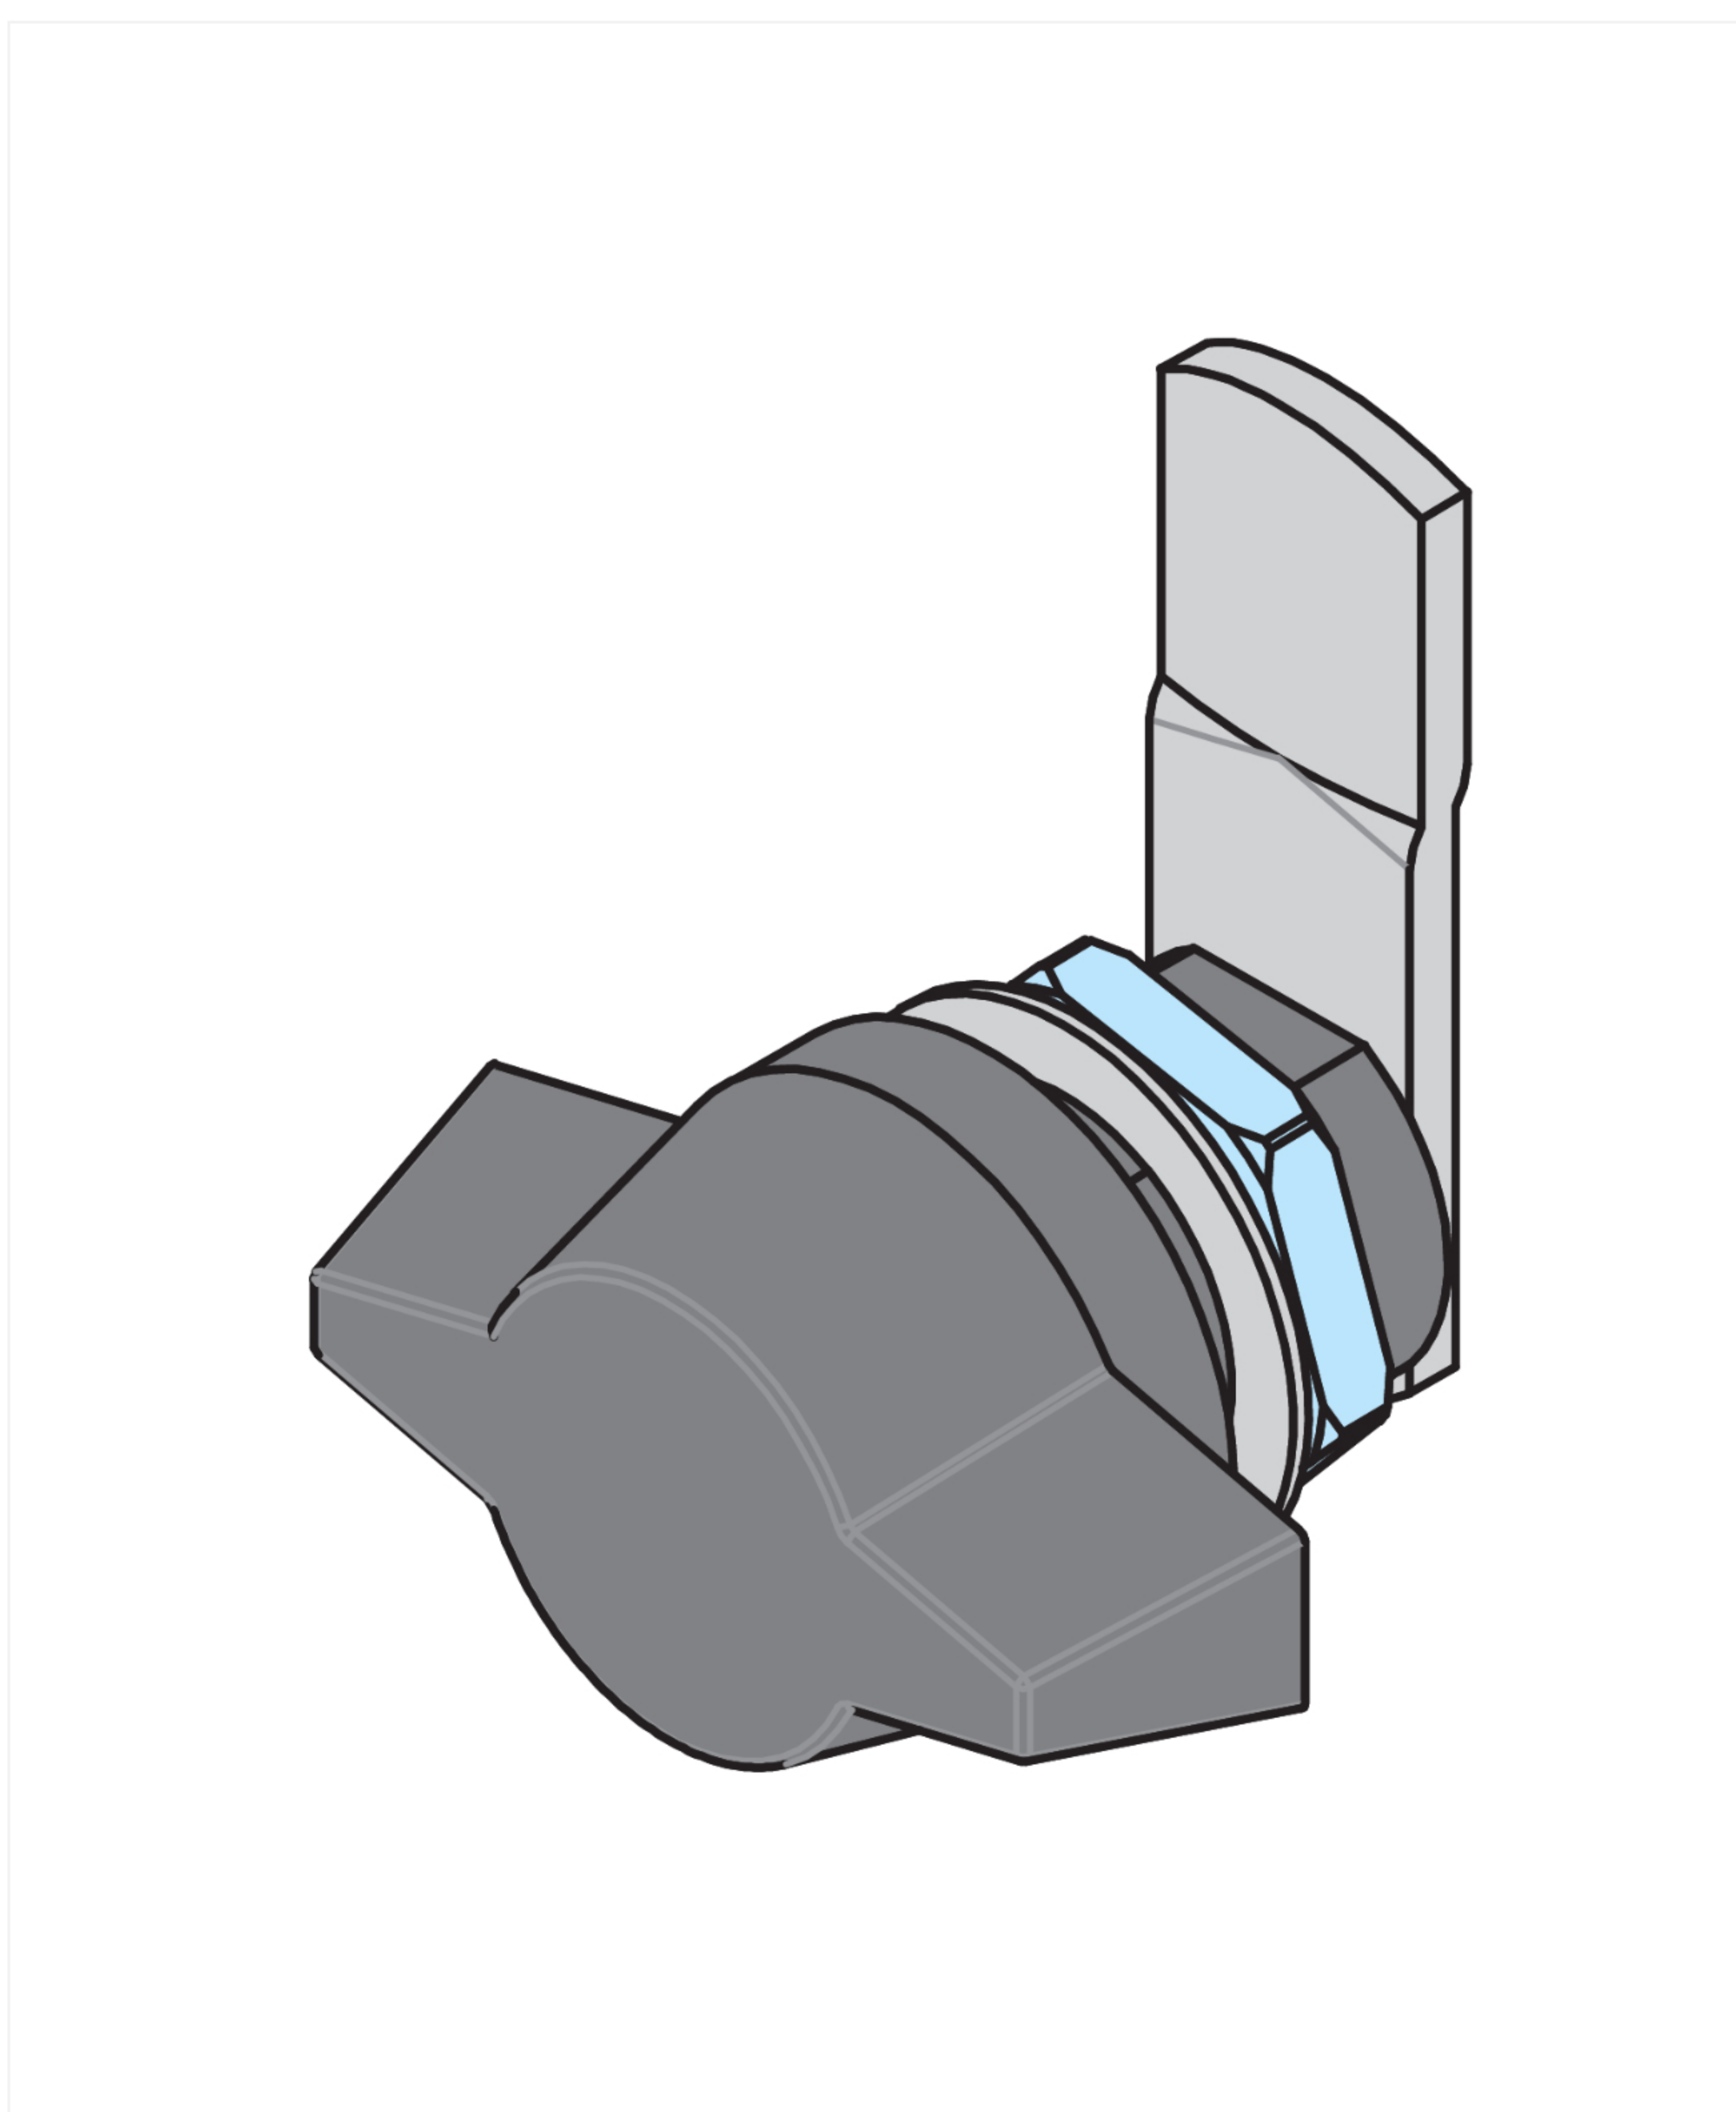

Home > General Industry > Locking systems > Handles > Wing Knob Handles > [Wing Knob Handles 648](#)

Otros Accesorios:

	LENGÜETAS							
M	M30	M41	M42	M43	M50	M60	M68	M31
H	70	68	64	43	50	60	68	31
G	-	8	14	-	-	-	-	-

## Wing Knob Handles 648

Wing knob handle with cam for metal cabinets.

TYPE	Without key / with turn
MATERIAL	Zamak
FINISH	Black, Chromium plated
Nº COMBINATIONS	-
WEIGHT(grams)	180
LOCKING DIRECTION	90° Right / 90° Left
ACCESORIES	M22 nut, M22 metallic washer