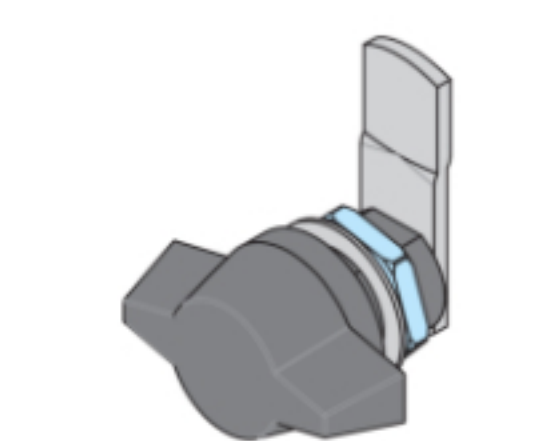

Home > General Industry > Locking systems > Handles > Wing Knob Handles > [Wing Knob Handles 648](#)

Otros Accesorios:

	LENGÜETAS							
M	M30	M41	M42	M43	M50	M60	M68	M31
H	70	68	64	43	50	60	68	31
G	-	8	14	-	-	-	-	-

## Wing Knob Handles 648

Wing knob handle with cam for metal cabinets.

TYPE	Without key / with turn
MATERIAL	Zamak
FINISH	Black, Chromium plated
Nº COMBINATIONS	-
WEIGHT(grams)	180
LOCKING DIRECTION	90° Right / 90° Left
ACCESORIES	M22 nut, M22 metallic washer